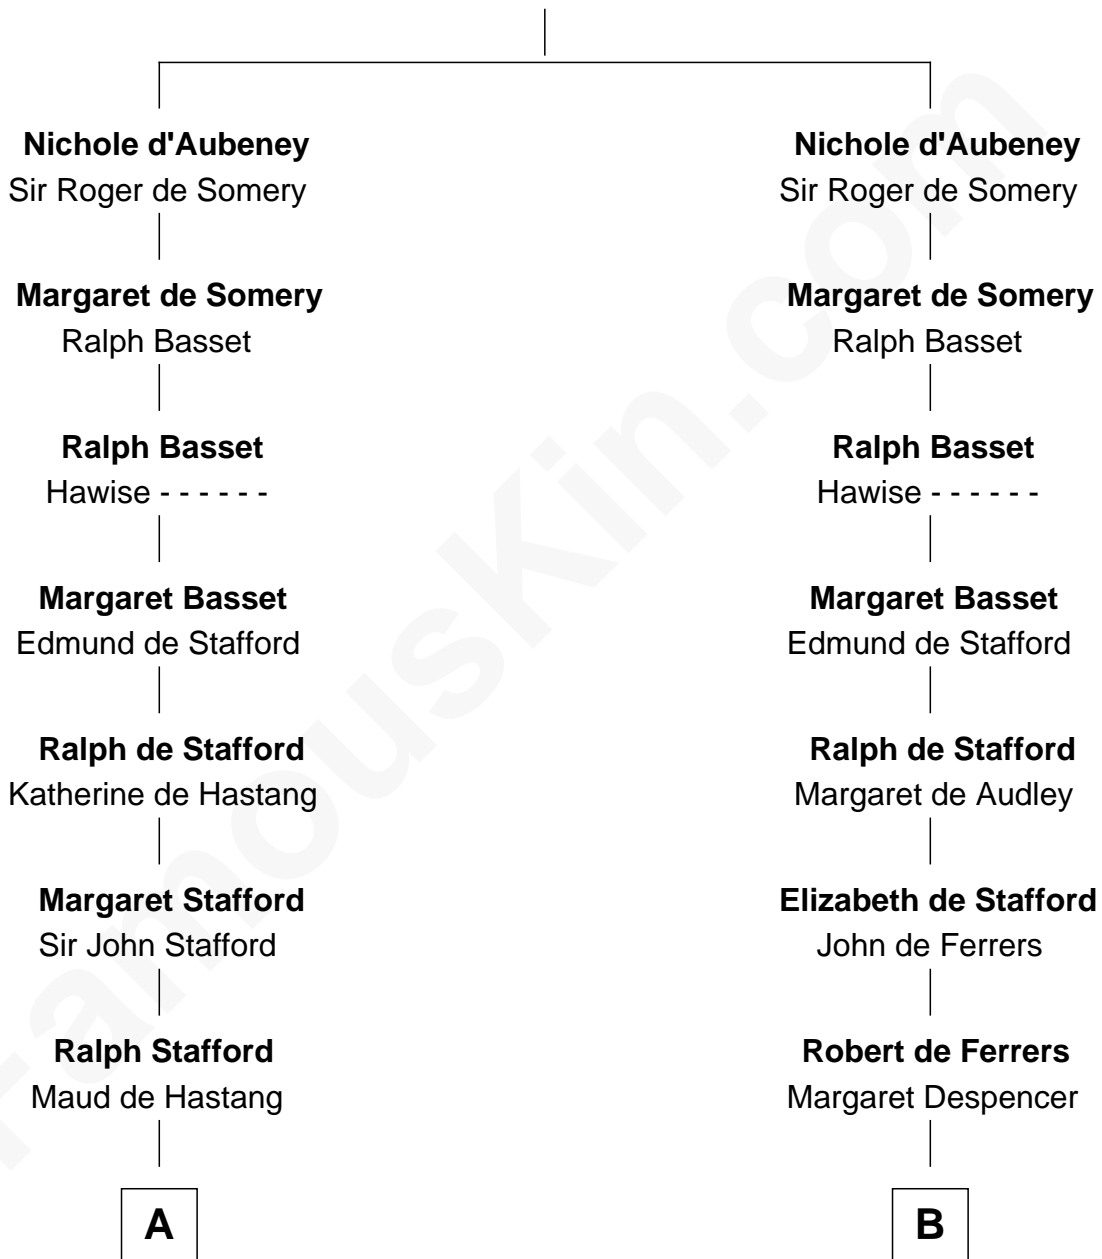

FamousKin.com Relationship Chart of

Zachary Taylor

12th U.S. President

21st cousin of

Joseph Wharton

Founder of the Wharton School of Business

William d'Aubenev

Mabel of Chester

C

William Strother
Margaret Thornton

Francis Strother
Susannah Dabney

William Strother
Sarah Bayly

Sarah Dabney Strother
Col. Richard Taylor

Zachary Taylor
12th U.S. President

D

Samuel Rodman
Mary Willett

Thomas Rodman
Mary Borden

Hannah Rodman
Samuel Rowland Fisher

Deborah Fisher
William Wharton

Joseph Wharton
Founder, Wharton School of Business