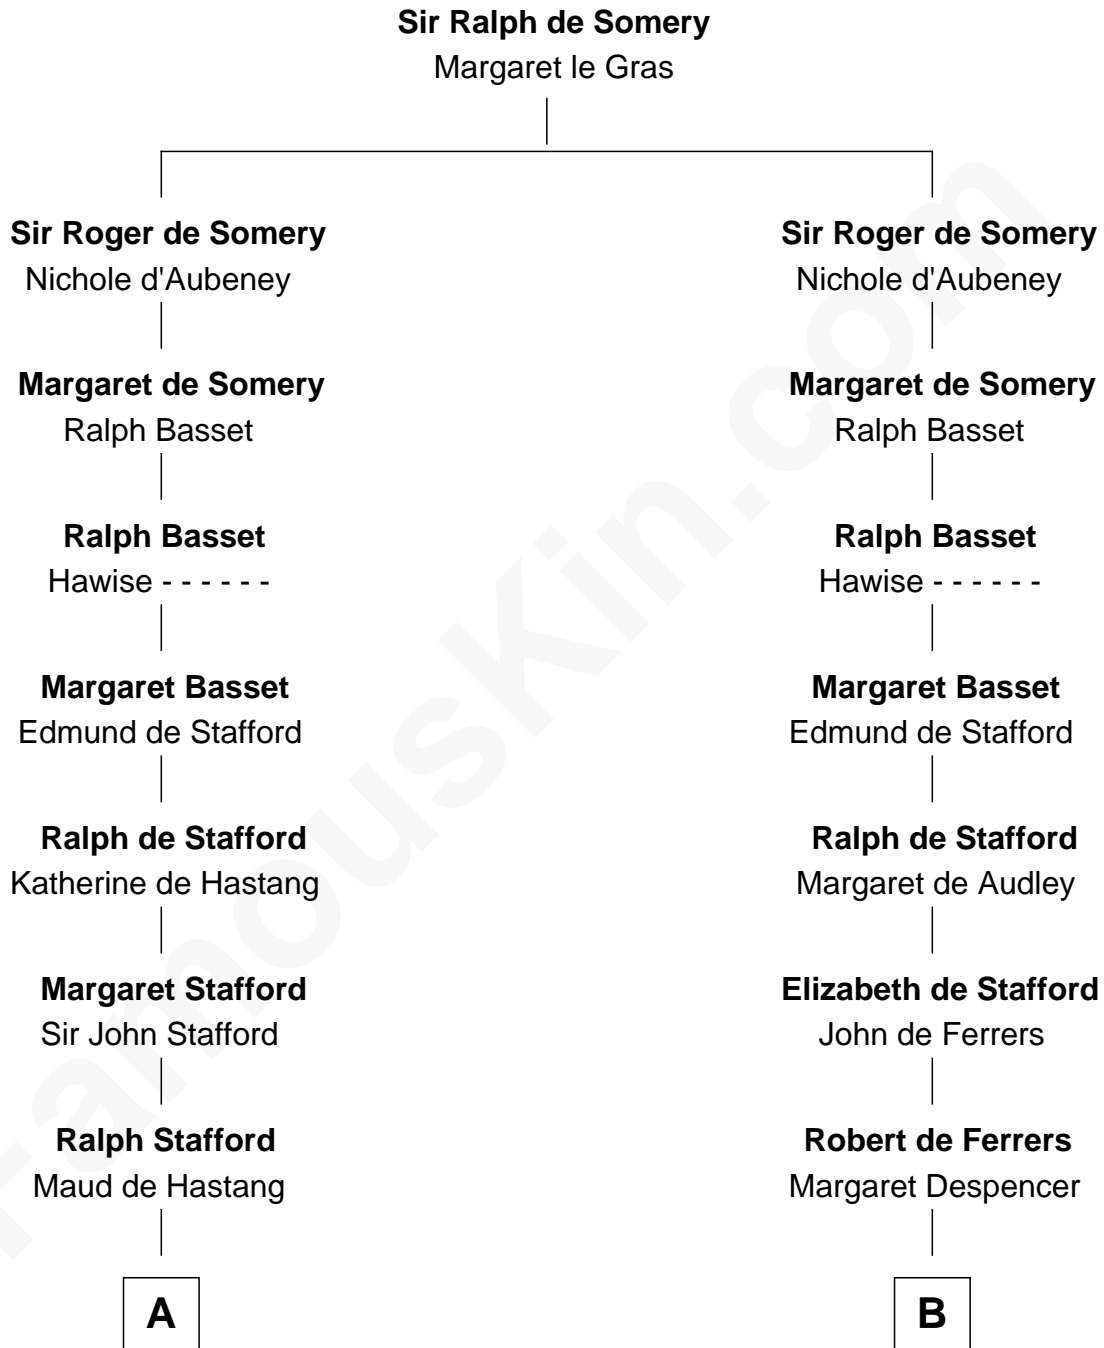

FamousKin.com Relationship Chart of

Zachary Taylor

12th U.S. President

21st cousin of

Joseph Wharton

Founder of the Wharton School of Business

C

William Strother
Margaret Thornton

Francis Strother
Susannah Dabney

William Strother
Sarah Bayly

Sarah Dabney Strother
Col. Richard Taylor

Zachary Taylor
12th U.S. President

D

Samuel Rodman
Mary Willett

Thomas Rodman
Mary Borden

Hannah Rodman
Samuel Rowland Fisher

Deborah Fisher
William Wharton

Joseph Wharton
Founder, Wharton School of Business

FamousKin.com