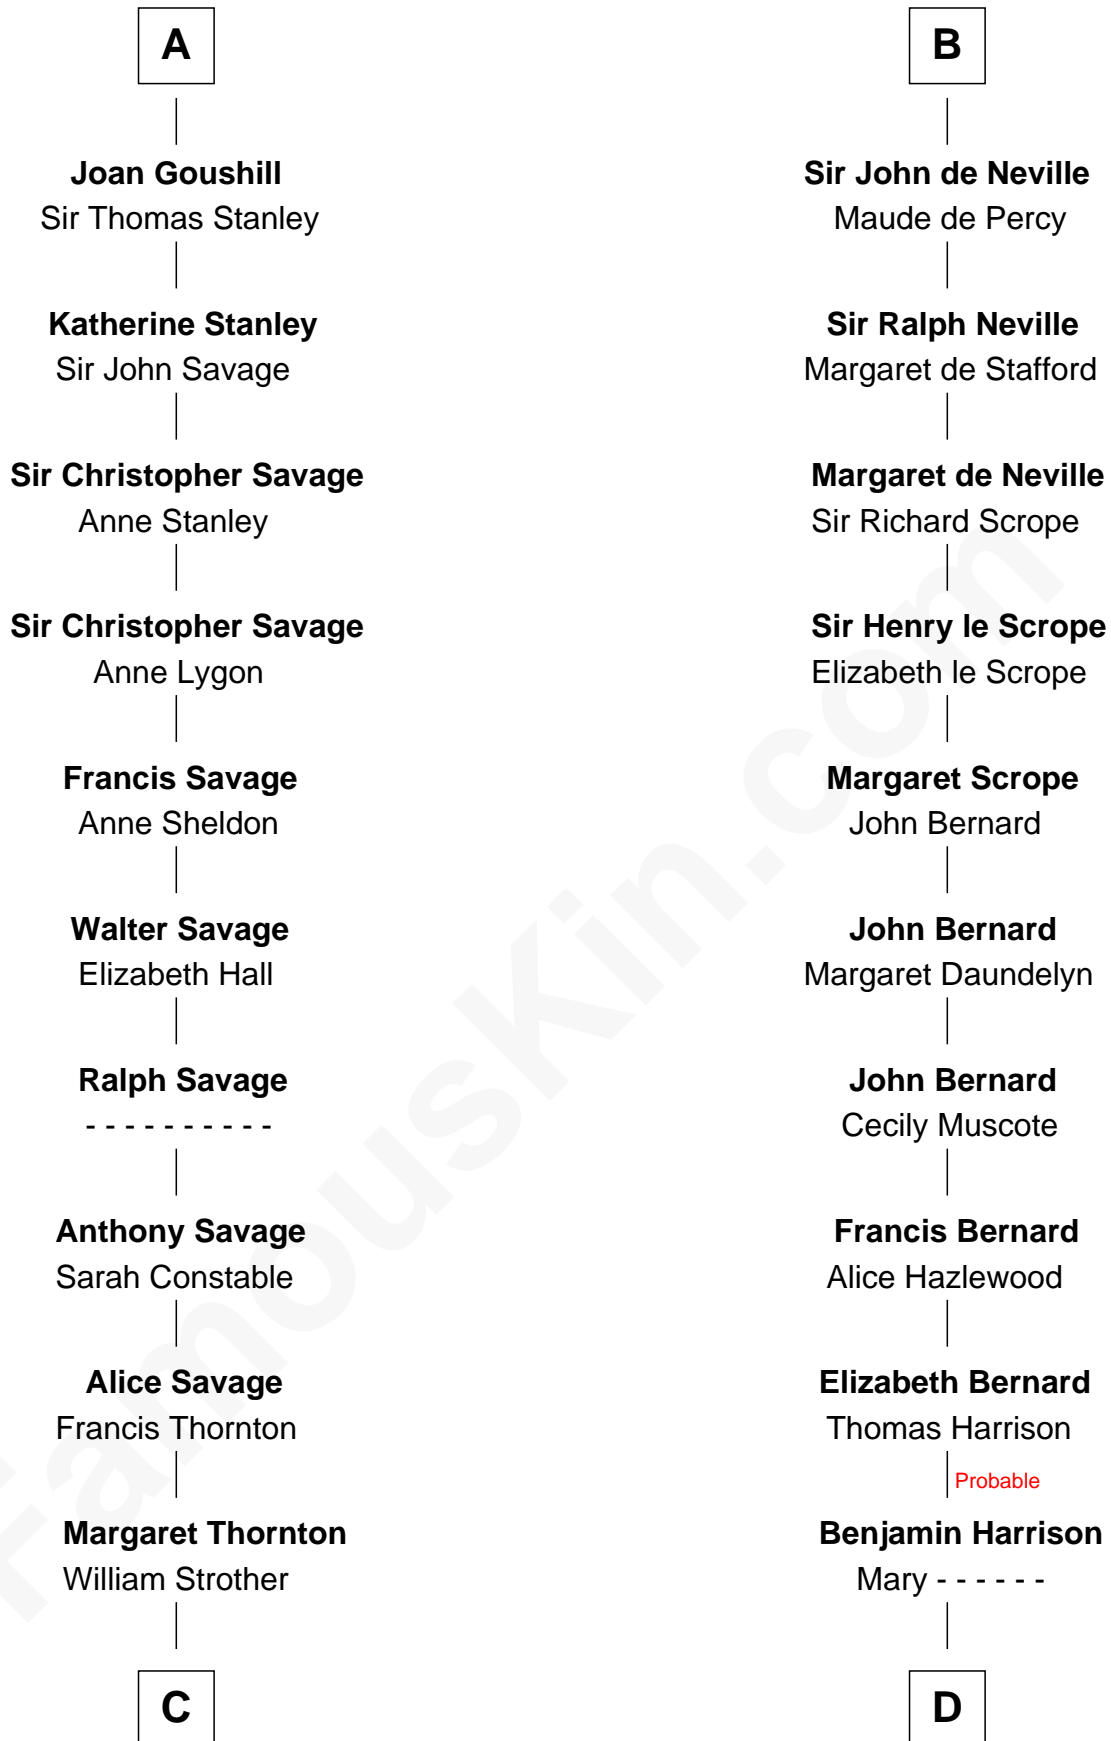

FamousKin.com Relationship Chart of

Zachary Taylor
12th U.S. President

20th cousin of

Benjamin Harrison V
Signer of the Declaration of Independence

Alfonso VIII of Castile
Eleanor of England

Blanche of Castile
Louis VIII, King of France

A

Berengaria of Castile
Alfonso IX, King of Leon

Berenguela of Leon
John de Brienne

Jean de Brienne
Jeanne de Chateaudun

Blanche de Brienne
Sir William de Fiennes

Margaret de Fiennes
Sir Edmund Mortimer

Iseult de Mortimer
Sir Hugh I de Audley

Alice de Audley
Sir Ralph de Neville

B

C

Francis Strother
Susannah Dabney

William Strother
Sarah Bayly

Sarah Dabney Strother
Col. Richard Taylor

Zachary Taylor
12th U.S. President

D