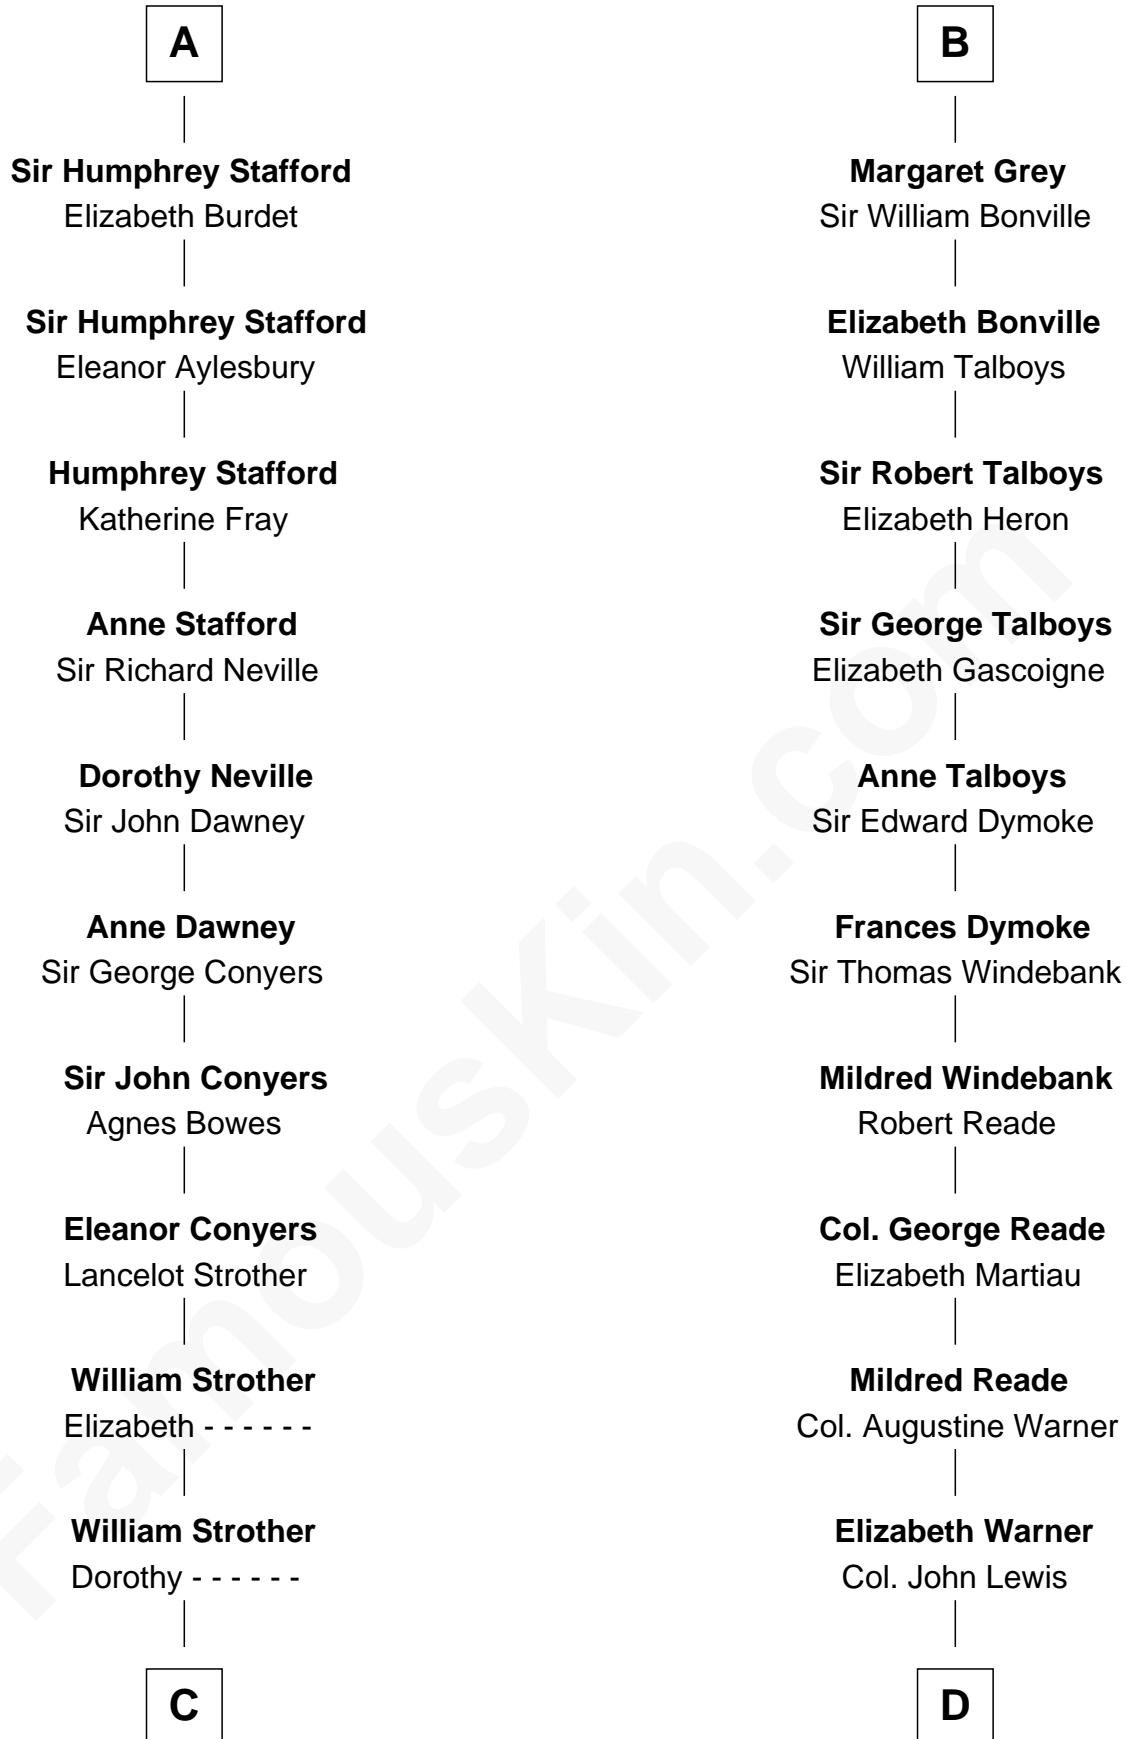

FamousKin.com
Relationship Chart of
Zachary Taylor
12th U.S. President

19th cousin 2 times removed of
Meriwether Lewis
Lewis and Clark Expedition

C

William Strother
Margaret Thornton

Francis Strother
Susannah Dabney

William Strother
Sarah Bayly

Sarah Dabney Strother
Col. Richard Taylor

Zachary Taylor
12th U.S. President

D

Col. Robert Lewis
Jane Meriwether

William Lewis
Lucy Meriwether

Meriwether Lewis
Lewis and Clark Expedition