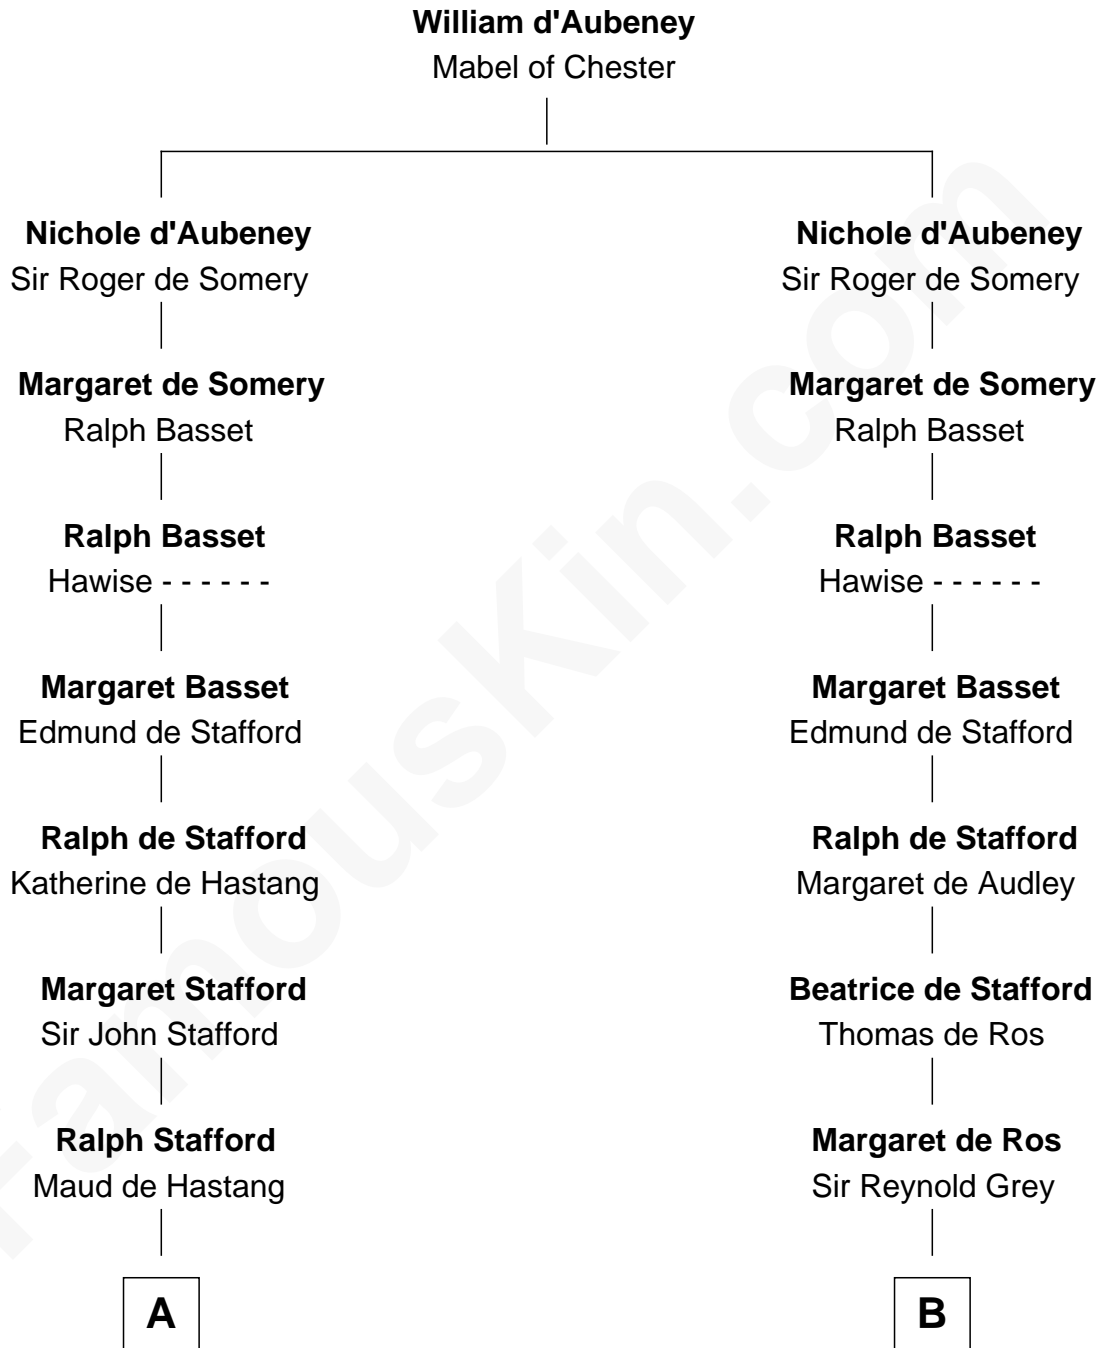

FamousKin.com
Relationship Chart of
Zachary Taylor
12th U.S. President

19th cousin 2 times removed of
Meriwether Lewis
Lewis and Clark Expedition

C

William Strother
Margaret Thornton

Francis Strother
Susannah Dabney

William Strother
Sarah Bayly

Sarah Dabney Strother
Col. Richard Taylor

Zachary Taylor
12th U.S. President

D

Col. Robert Lewis
Jane Meriwether

William Lewis
Lucy Meriwether

Meriwether Lewis
Lewis and Clark Expedition