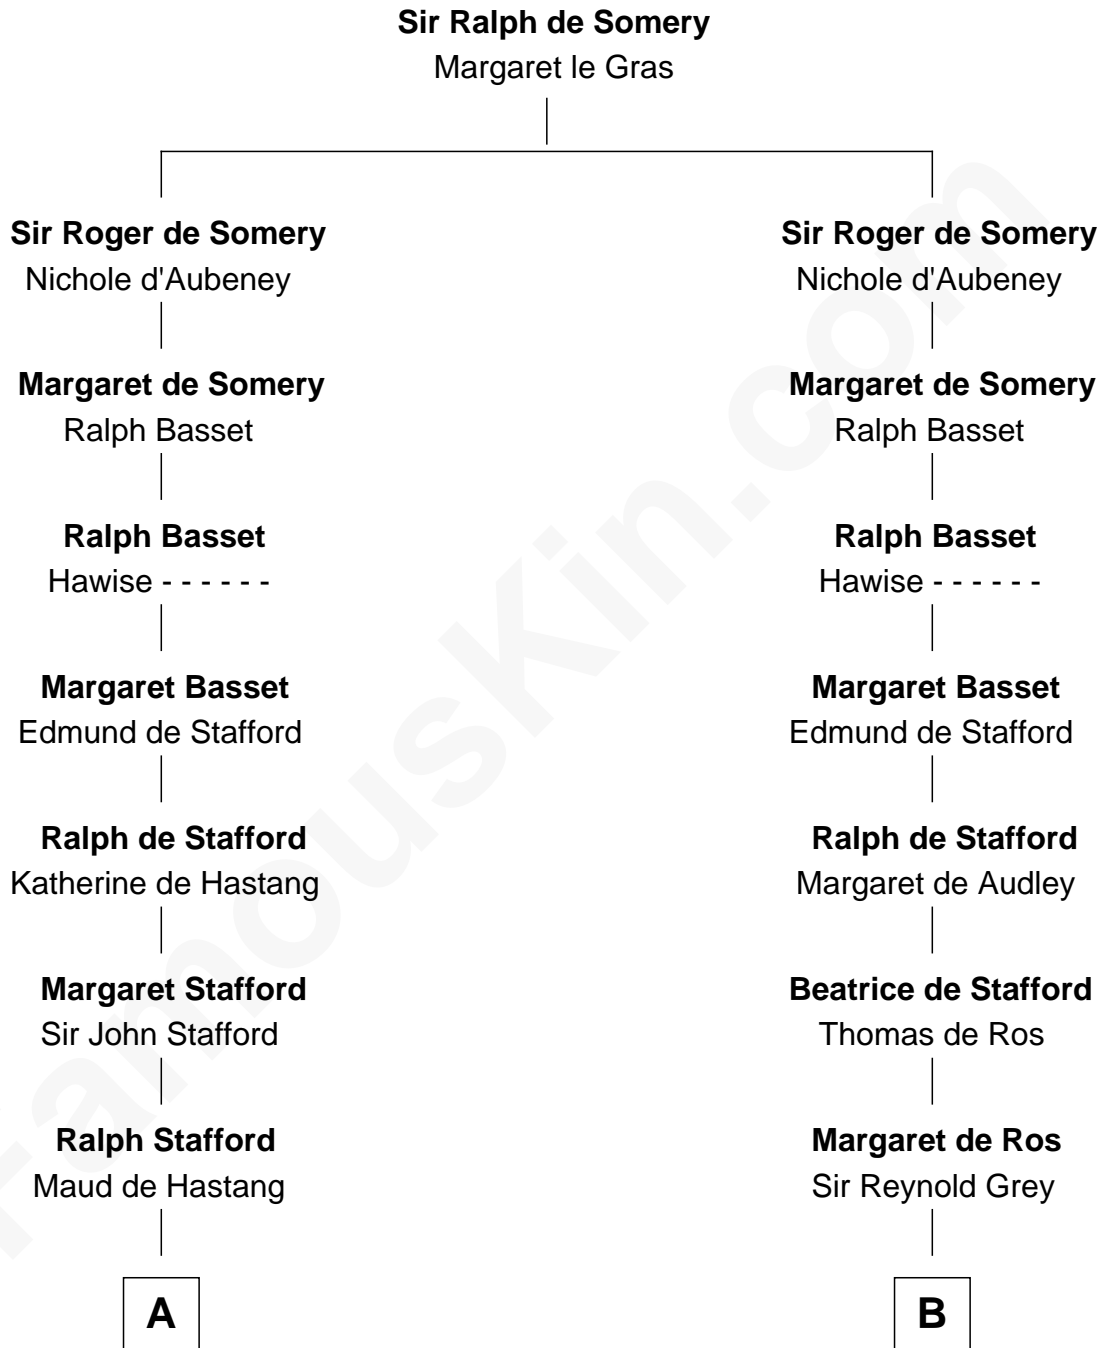

FamousKin.com
Relationship Chart of
Zachary Taylor
12th U.S. President

19th cousin 2 times removed of
Meriwether Lewis
Lewis and Clark Expedition

C

William Strother
Margaret Thornton

Francis Strother
Susannah Dabney

William Strother
Sarah Bayly

Sarah Dabney Strother
Col. Richard Taylor

Zachary Taylor
12th U.S. President

D

Col. Robert Lewis
Jane Meriwether

William Lewis
Lucy Meriwether

Meriwether Lewis
Lewis and Clark Expedition