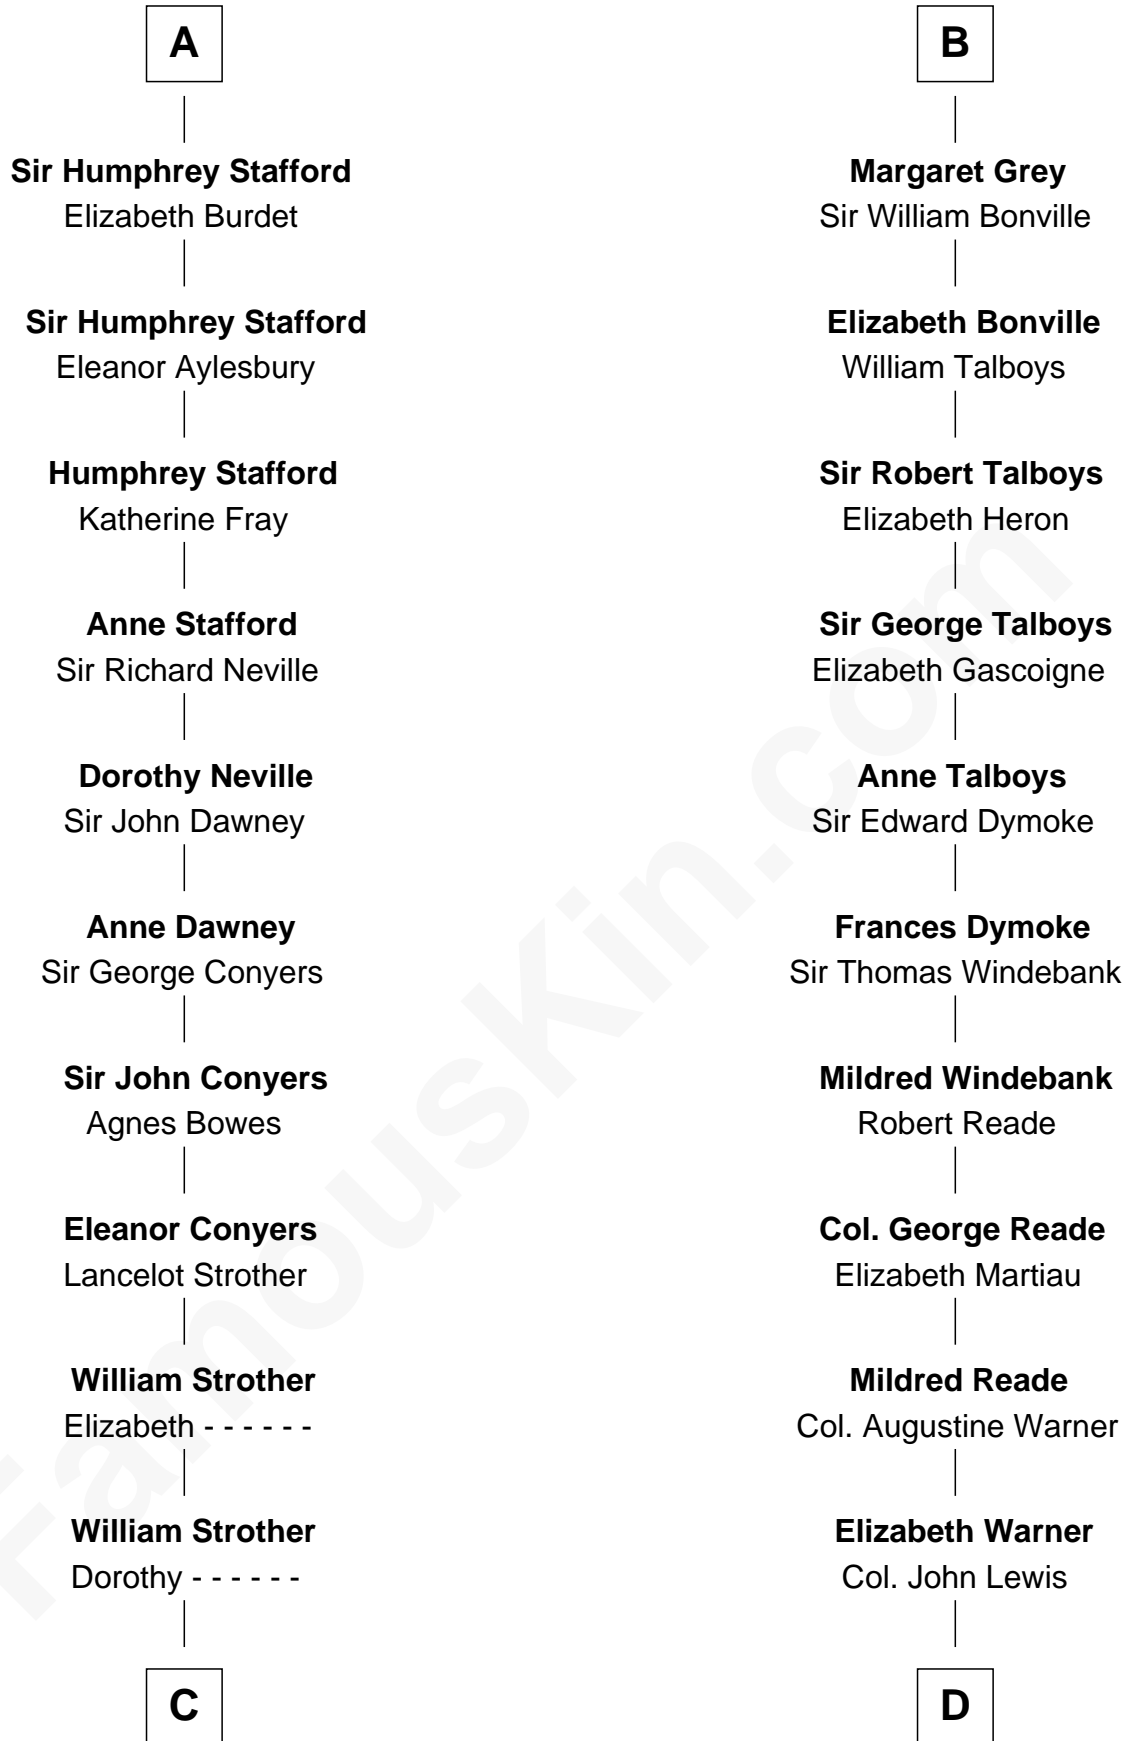

FamousKin.com
Relationship Chart of
Zachary Taylor
12th U.S. President

19th cousin 2 times removed of
Meriwether Lewis
Lewis and Clark Expedition

C

William Strother
Margaret Thornton

Francis Strother
Susannah Dabney

William Strother
Sarah Bayly

Sarah Dabney Strother
Col. Richard Taylor

Zachary Taylor
12th U.S. President

D

Col. Robert Lewis
Jane Meriwether

William Lewis
Lucy Meriwether

Meriwether Lewis
Lewis and Clark Expedition