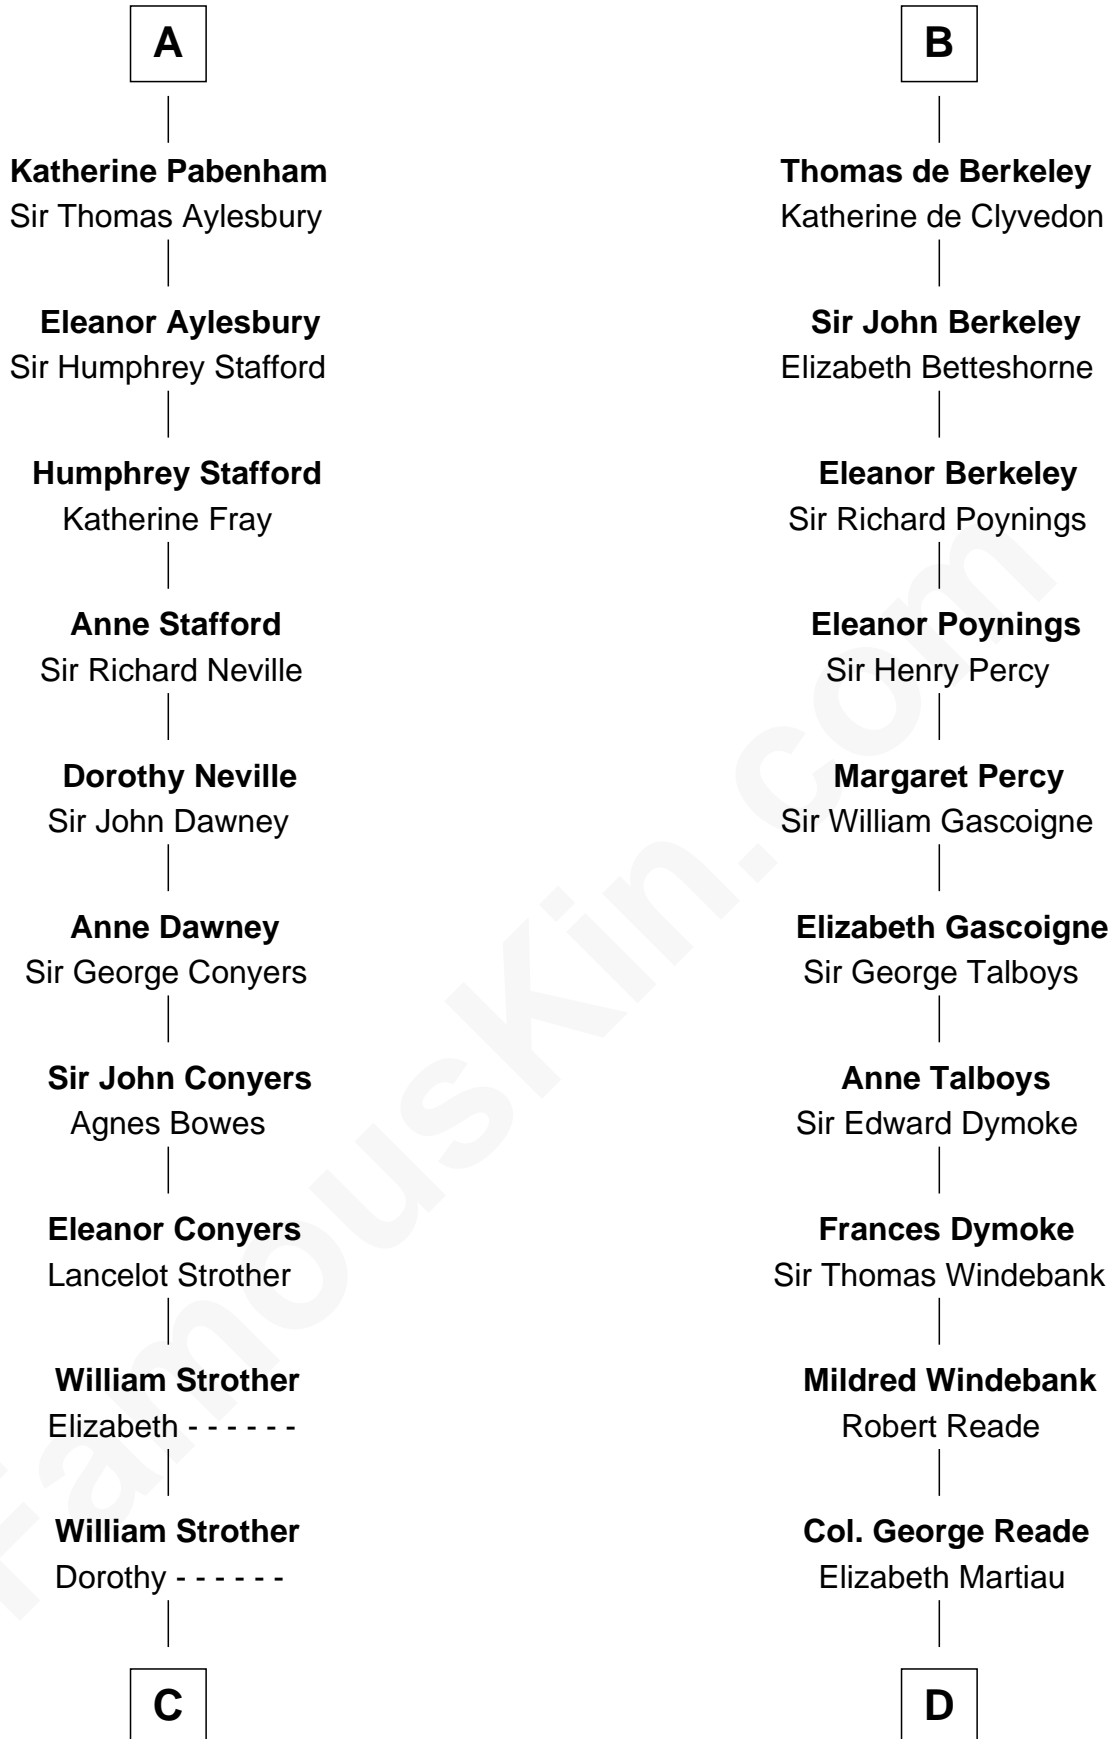

FamousKin.com Relationship Chart of

Zachary Taylor

12th U.S. President

21st cousin of

Meriwether Lewis

Lewis and Clark Expedition

William I de Lancaster

Gundred de Warenne

Richard de Morville

Helena de Morville

Roland of Galloway

Alan of Galloway

Helen de l'Isle

Helen of Galloway

Sir Roger de Quincy

Margaret de Quincy

Sir William de Ferrers

Joan de Ferrers

Sir Thomas de Berkeley

Sir Maurice de Berkeley

Eve la Zouche

B

C

William Strother
Margaret Thornton

Francis Strother
Susannah Dabney

William Strother
Sarah Bayly

Sarah Dabney Strother
Col. Richard Taylor

Zachary Taylor
12th U.S. President

D

Mildred Reade
Col. Augustine Warner

Elizabeth Warner
Col. John Lewis