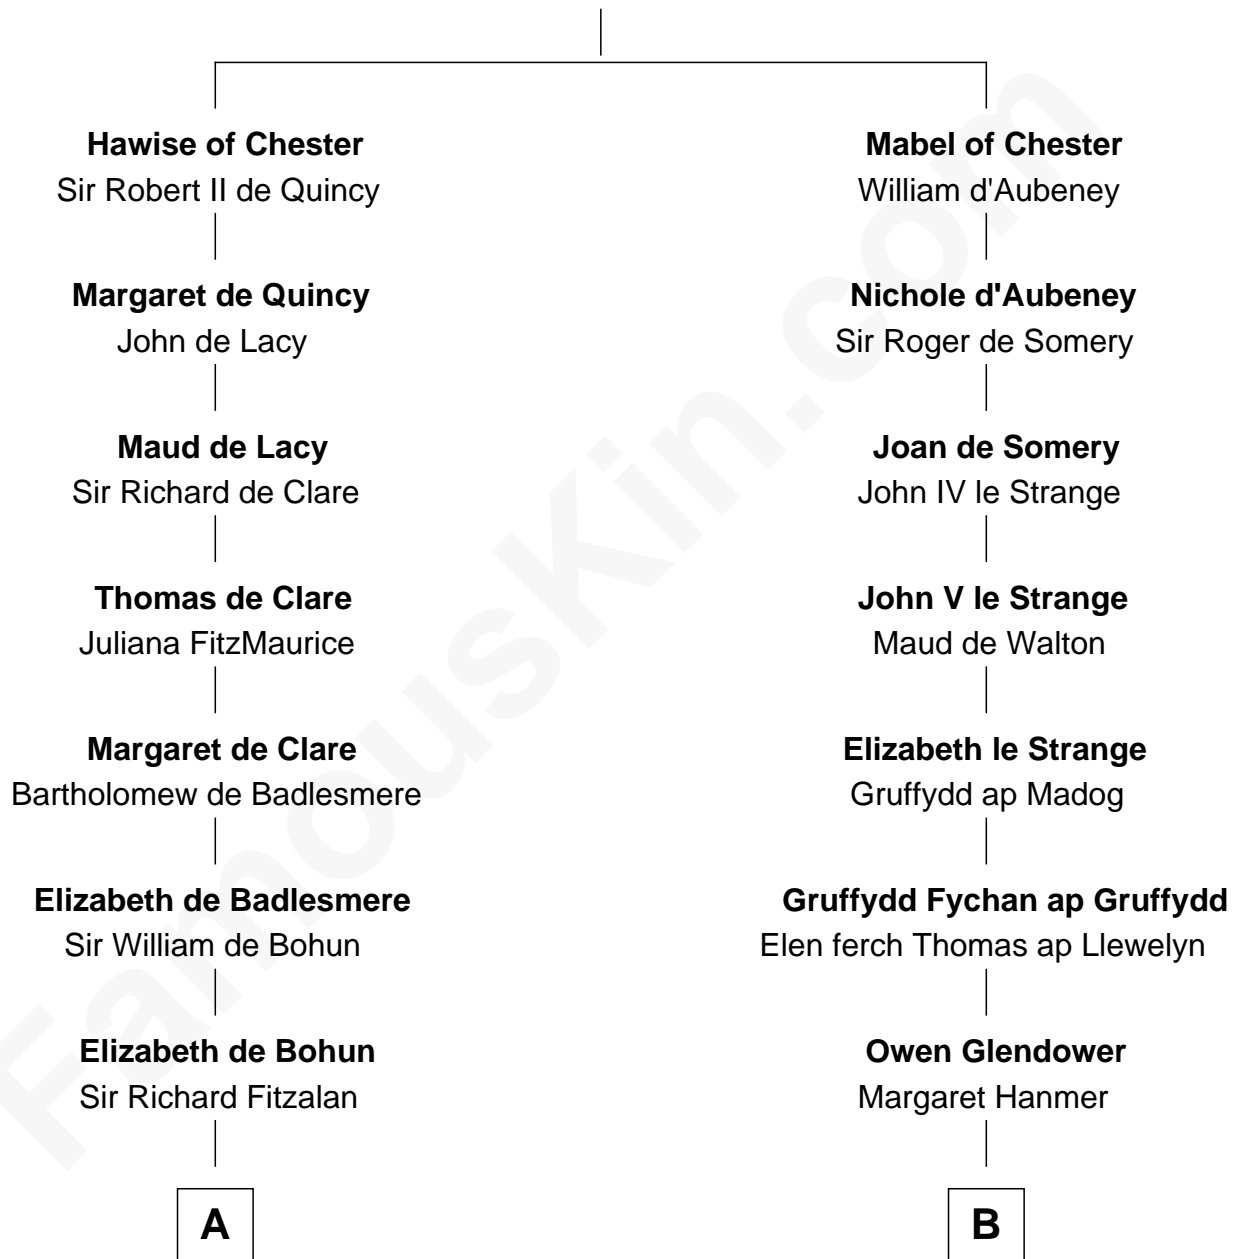

# FamousKin.com Relationship Chart of

**Zachary Taylor**

12th U.S. President

21st cousin of

**Lytton Strachey**

Author and Co-Founder of Bloomsbury Group

**Bertrade de Montfort**

Hugh de Kevelioc

**C**

**Margaret Thornton**

William Strother

**Francis Strother**

Susannah Dabney

**William Strother**

Sarah Bayly

**Sarah Dabney Strother**

Col. Richard Taylor

**Zachary Taylor**

*12th U.S. President*

**D**

**Henry Strachey**

Helen Clerk

**Sir Henry Strachey**

Jane Kelsall