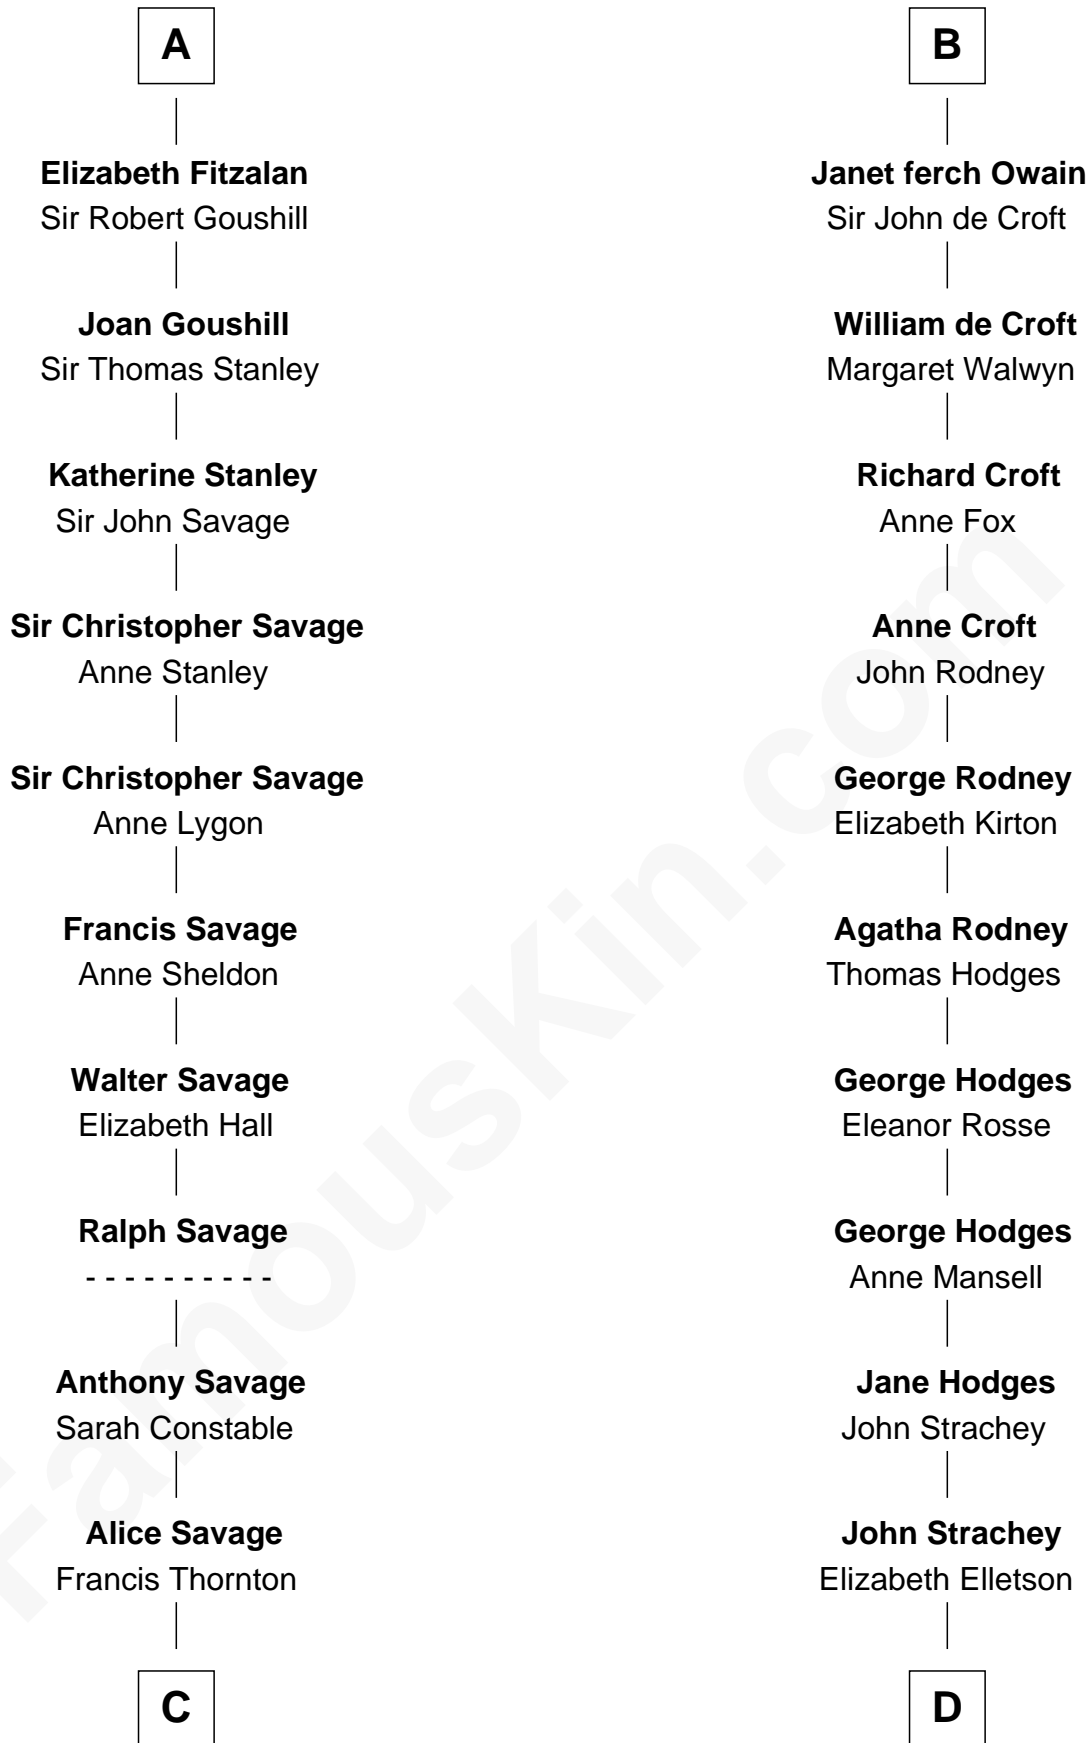

# FamousKin.com Relationship Chart of

**Zachary Taylor**

12th U.S. President

21st cousin of

**Lytton Strachey**

Author and Co-Founder of Bloomsbury Group

**Bertrade de Montfort**

Hugh de Kevelioc

**C**

**Margaret Thornton**

William Strother

**Francis Strother**

Susannah Dabney

**William Strother**

Sarah Bayly

**Sarah Dabney Strother**

Col. Richard Taylor

**Zachary Taylor**

*12th U.S. President*

**D**

**Henry Strachey**

Helen Clerk

**Sir Henry Strachey**

Jane Kelsall