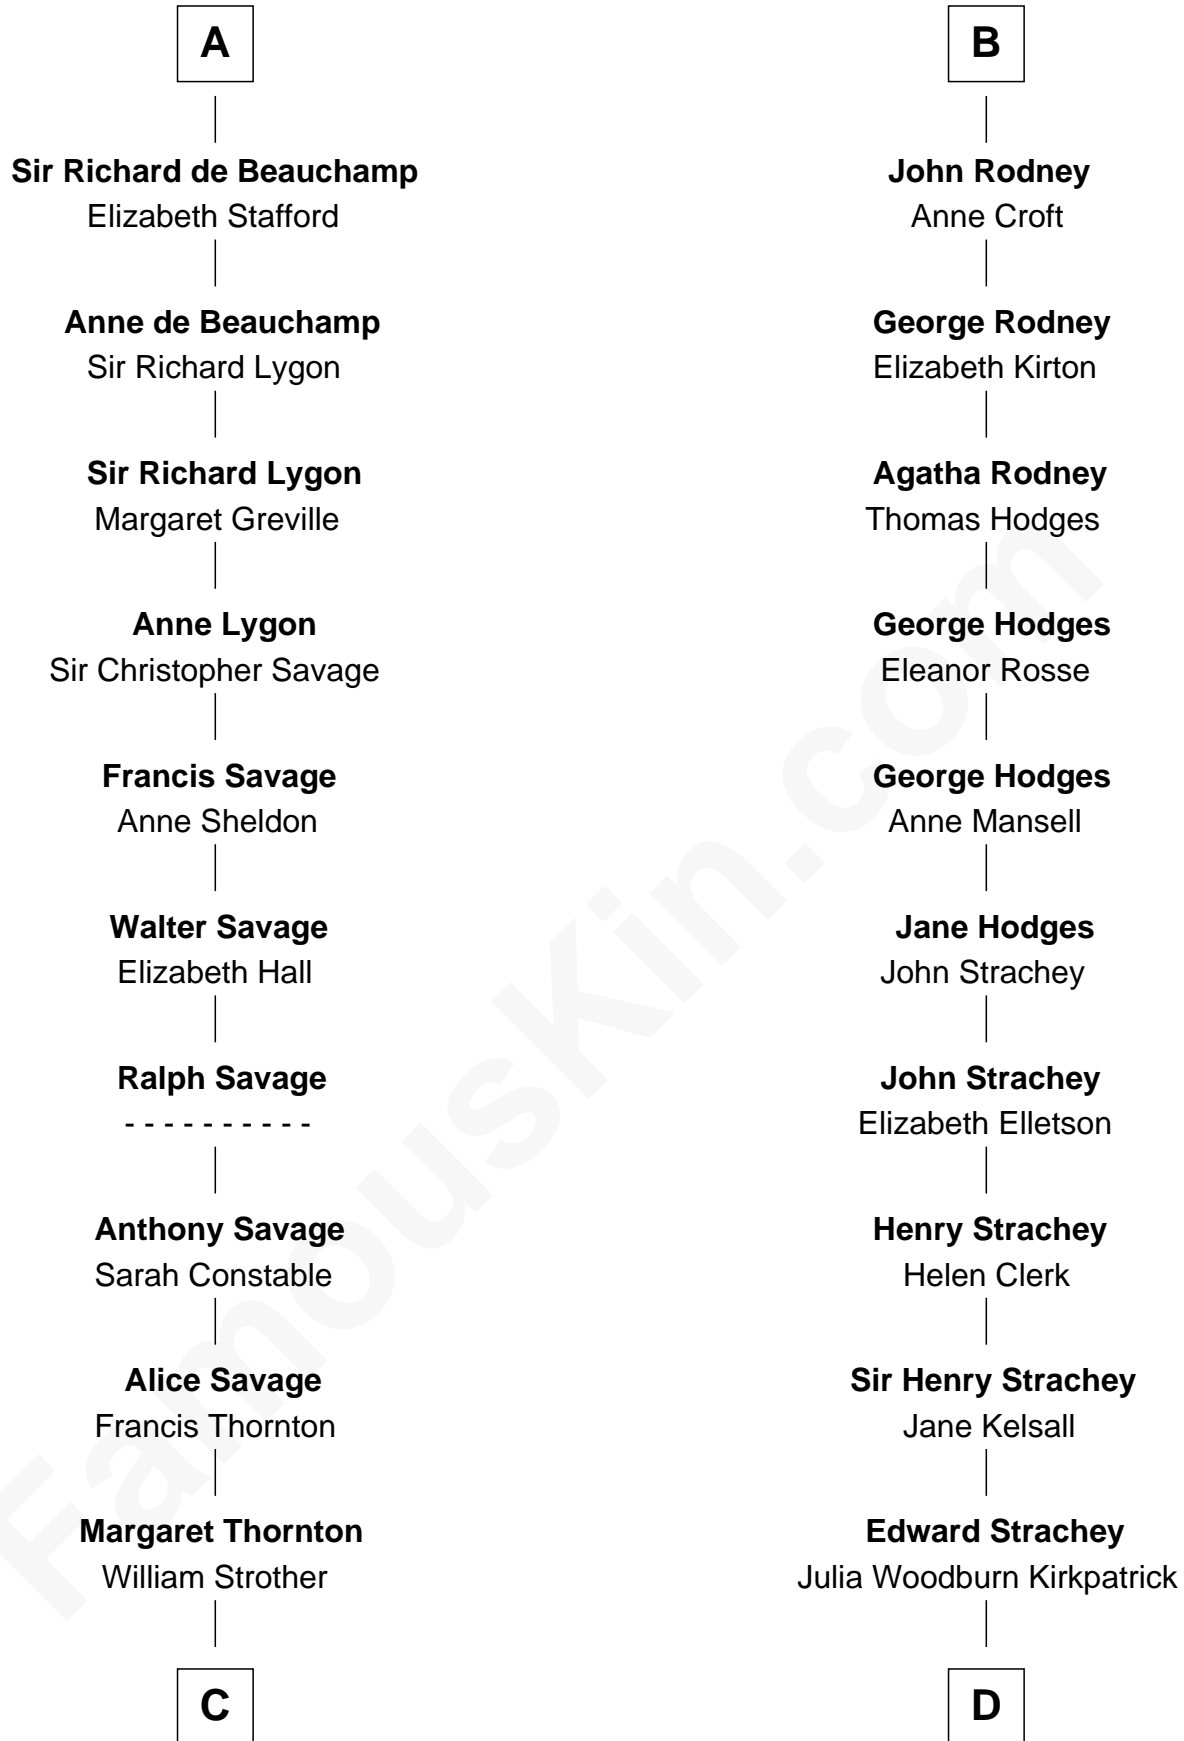

FamousKin.com
Relationship Chart of
Zachary Taylor
12th U.S. President

18th cousin 2 times removed of

Lytton Strachey
Author and Co-Founder of Bloomsbury Group

C

Francis Strother
Susannah Dabney

William Strother
Sarah Bayly

Sarah Dabney Strother
Col. Richard Taylor

Zachary Taylor
12th U.S. President

D

Sir Richard Strachey
Jane Maria Grant

Lytton Strachey
British Author

FamousKin.com