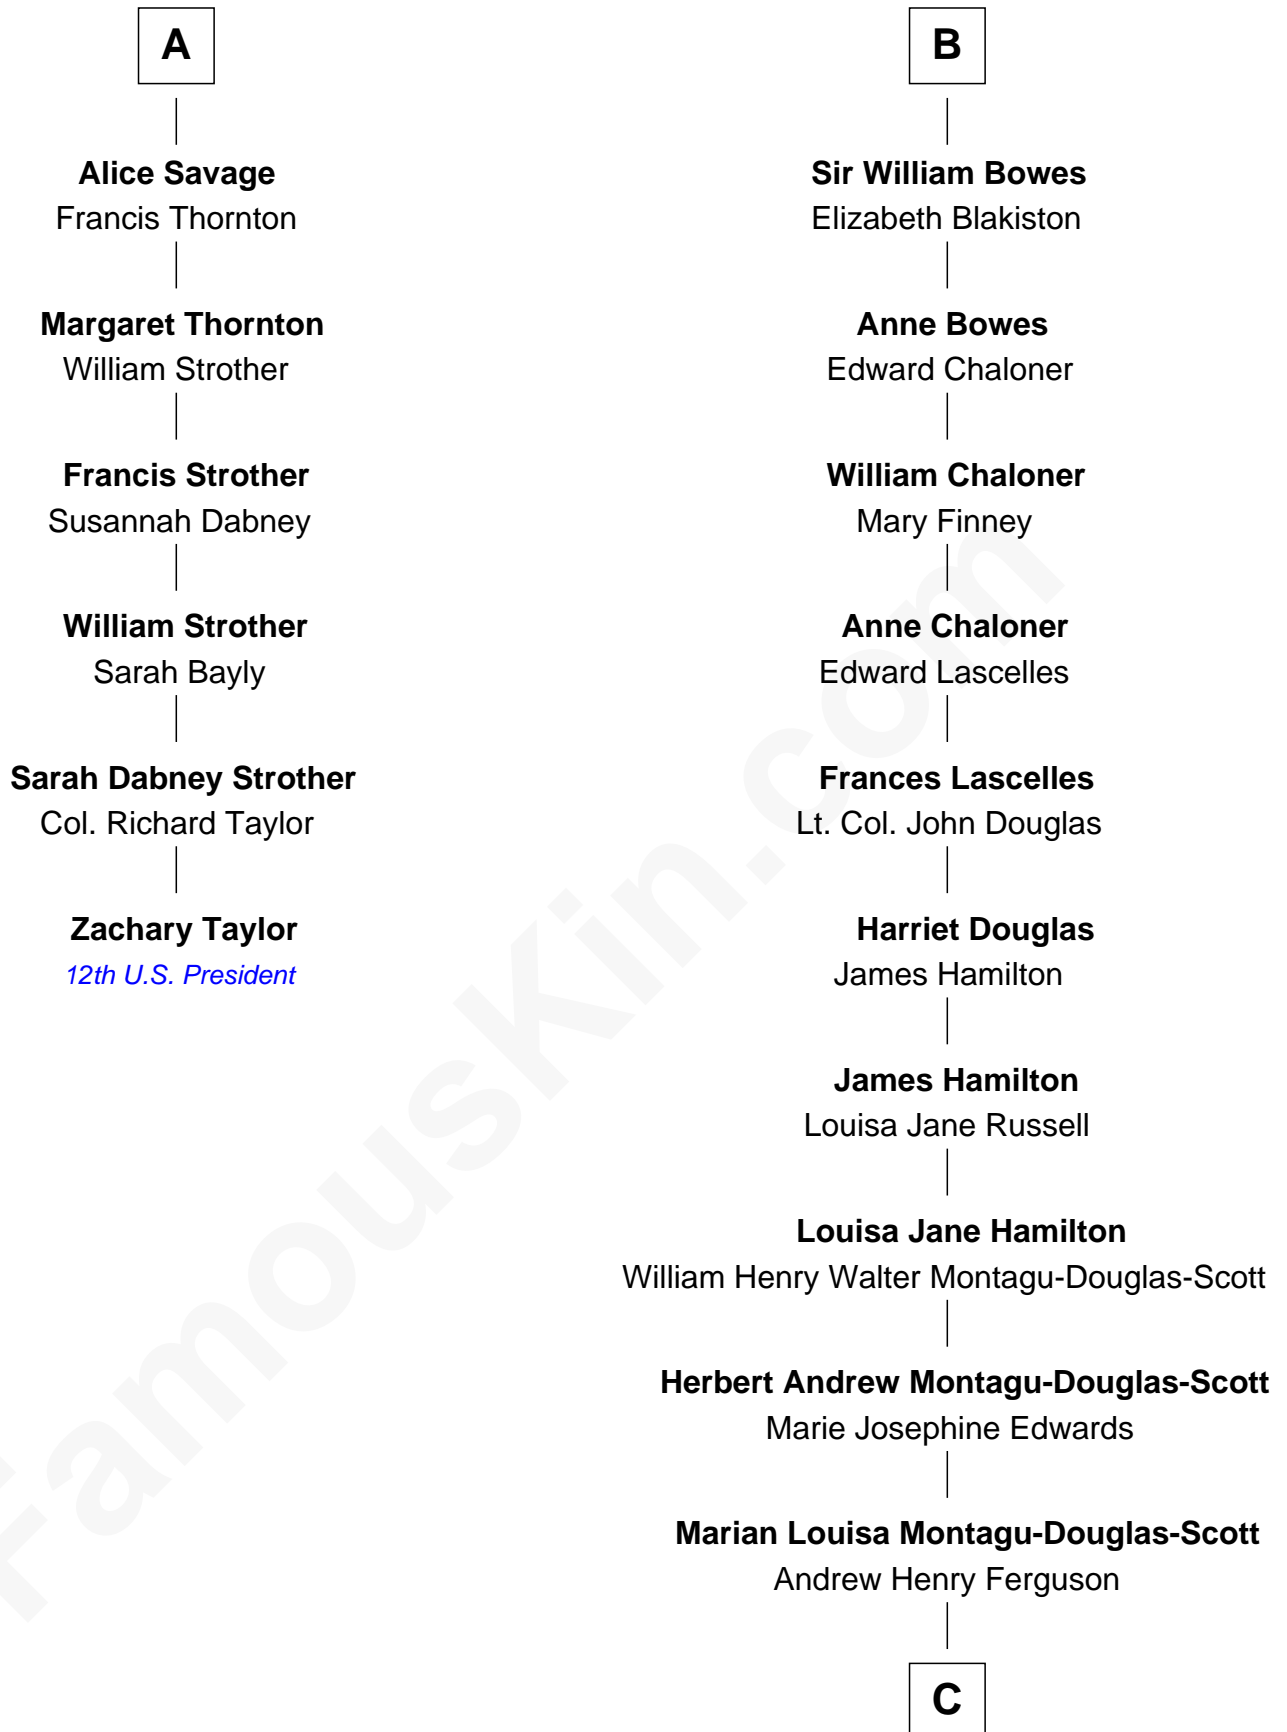

FamousKin.com
Relationship Chart of
Zachary Taylor
12th U.S. President

12th cousin 6 times removed of
Sarah Ferguson
Duchess of York

Sir Thomas Stanley
 Joan Goushill

C

Ronald Ivor Ferguson

Susan Mary Wright

Sarah Ferguson

Duchess of York

FamousKin.com