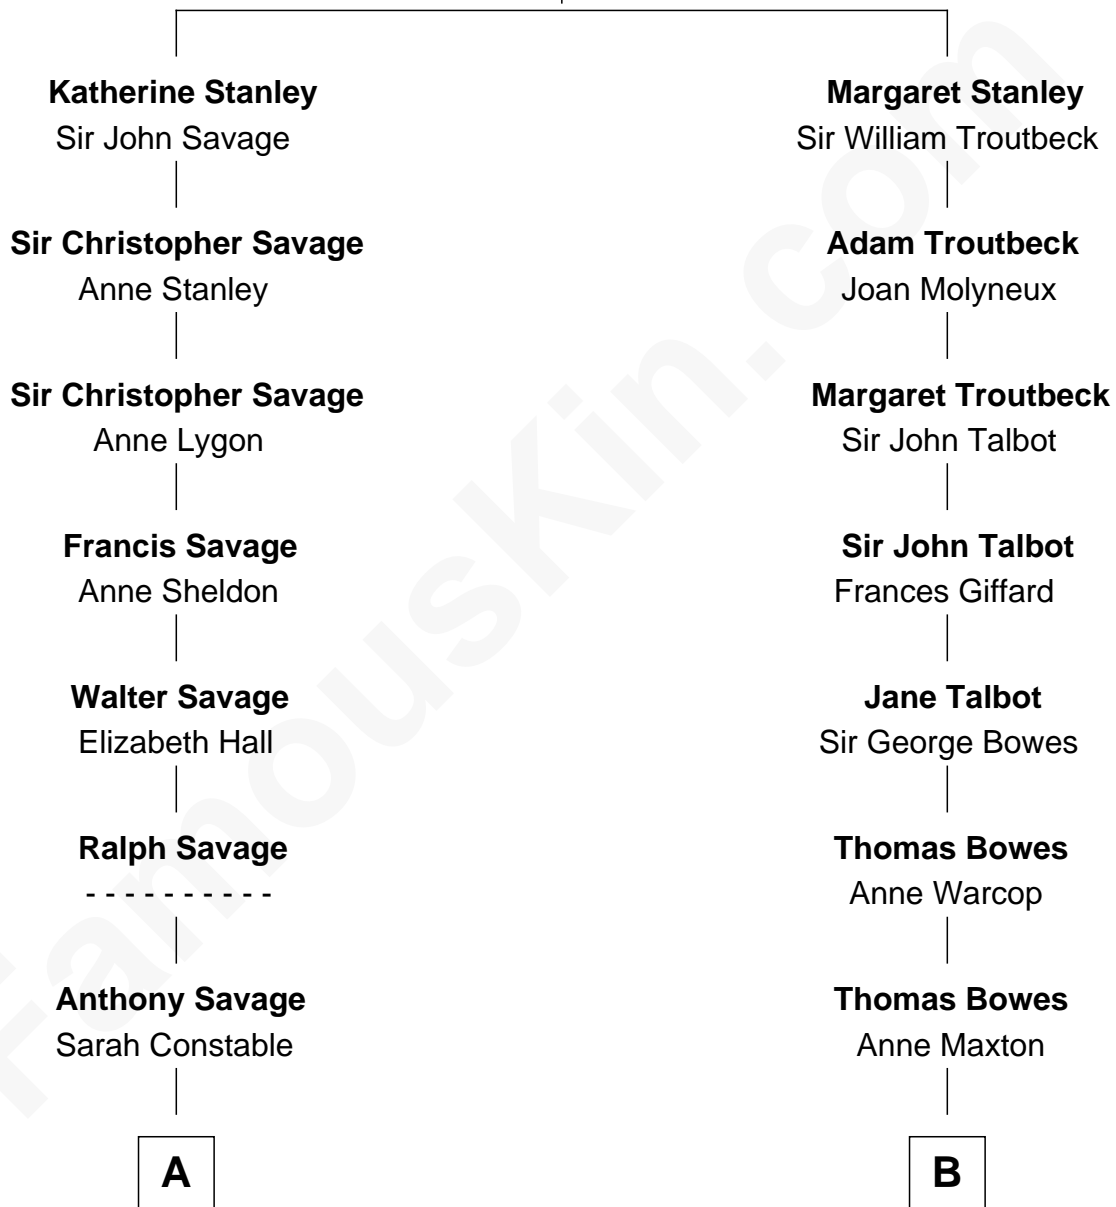

FamousKin.com
Relationship Chart of
Zachary Taylor
12th U.S. President

12th cousin 6 times removed of
Sarah Ferguson
Duchess of York

Sir Thomas Stanley
 Joan Goushill

C

Ronald Ivor Ferguson

Susan Mary Wright

Sarah Ferguson

Duchess of York

FamousKin.com