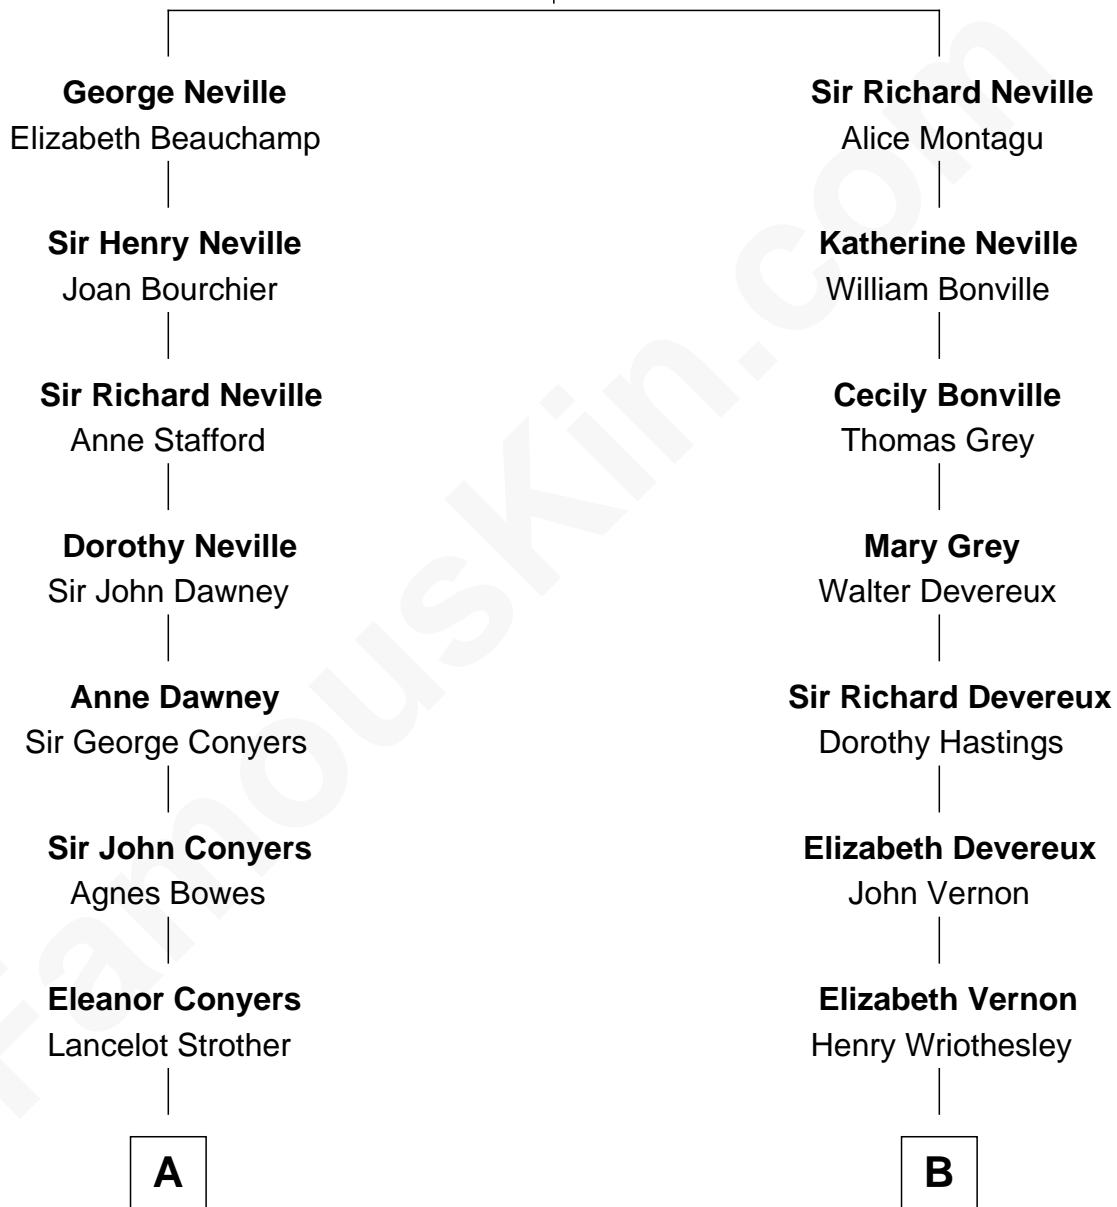

FamousKin.com
Relationship Chart of
Zachary Taylor
12th U.S. President

13th cousin 5 times removed of
Sarah Ferguson
Duchess of York

Sir Ralph Neville
 Joan Beaufort

C

Ronald Ivor Ferguson

Susan Mary Wright

Sarah Ferguson

Duchess of York

FamousKin.com