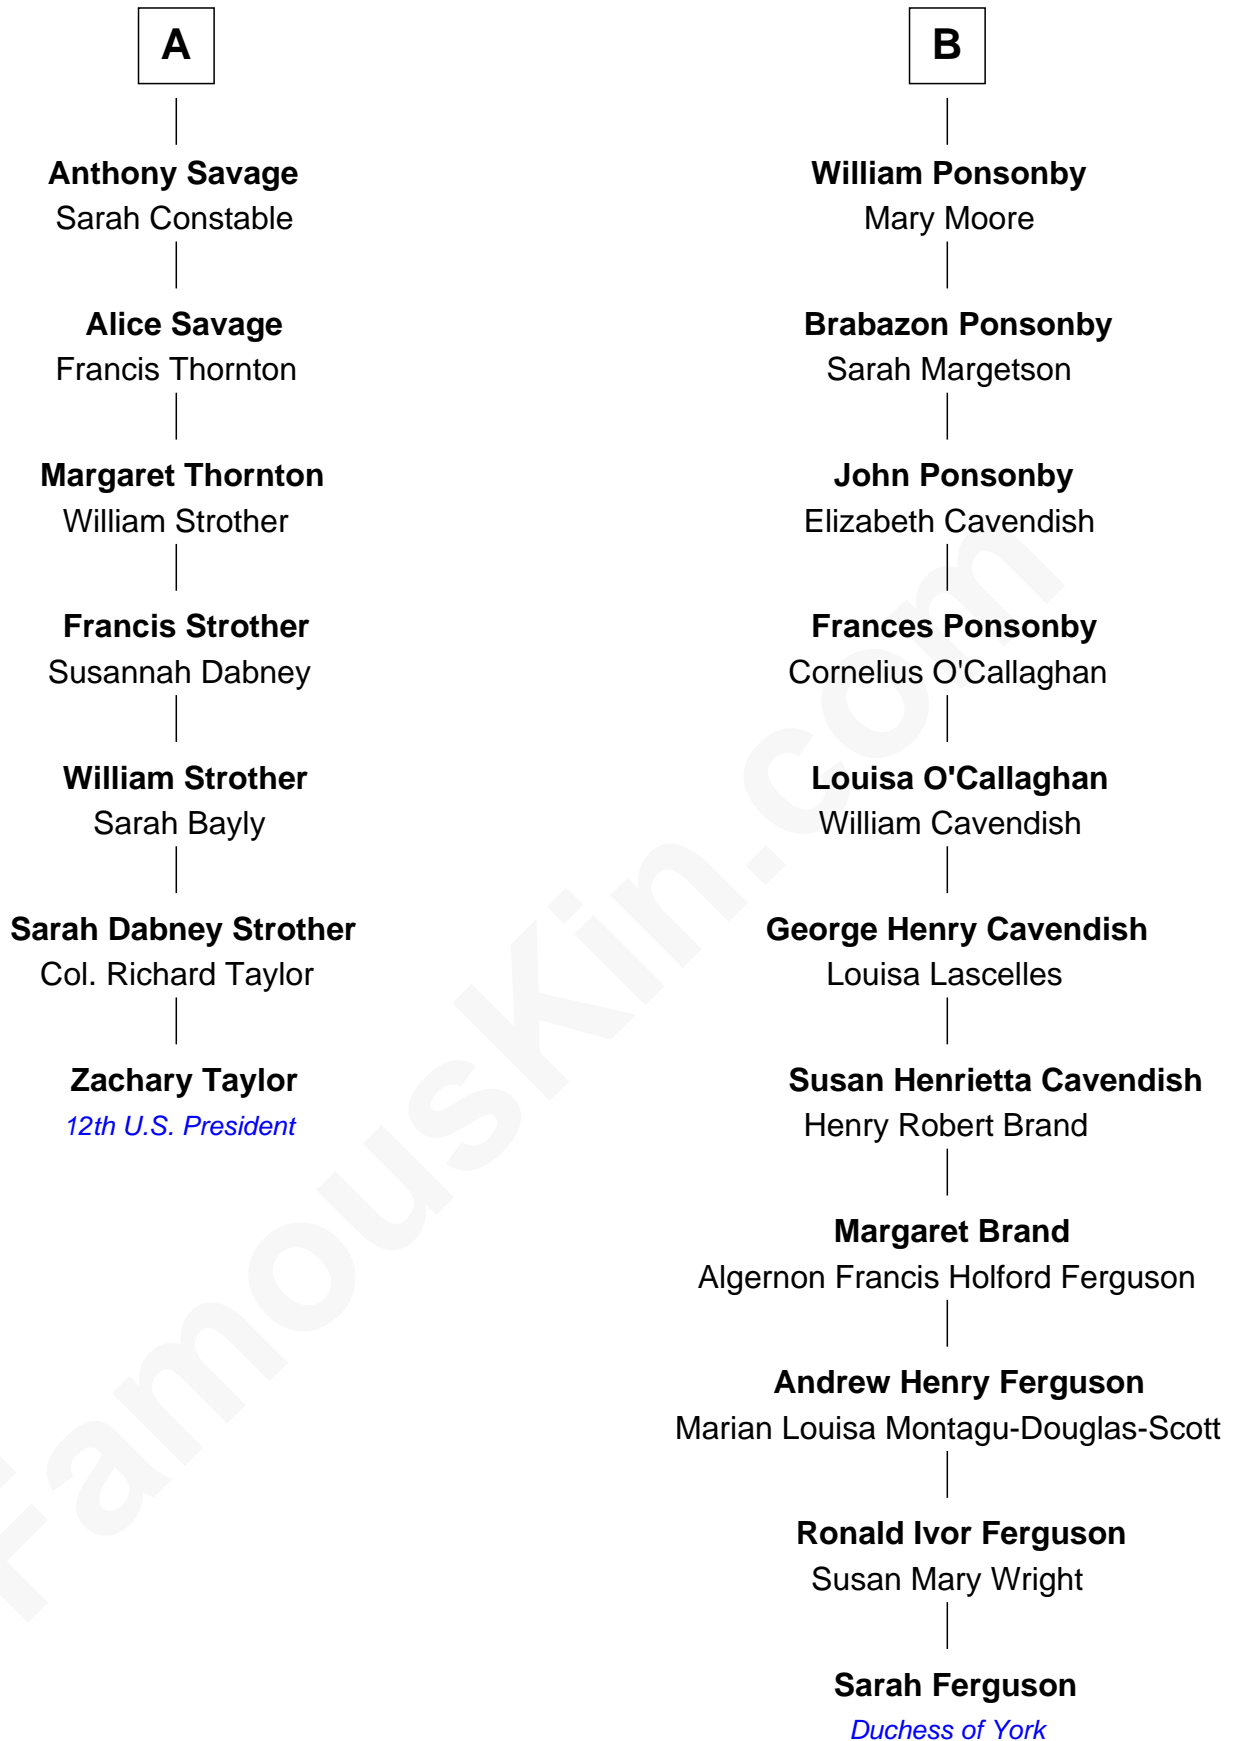

FamousKin.com
Relationship Chart of
Zachary Taylor
12th U.S. President

13th cousin 4 times removed of
Sarah Ferguson
Duchess of York

Sarah Ferguson photo by [Norbert Aepli](#) ([CC BY 3.0](#))