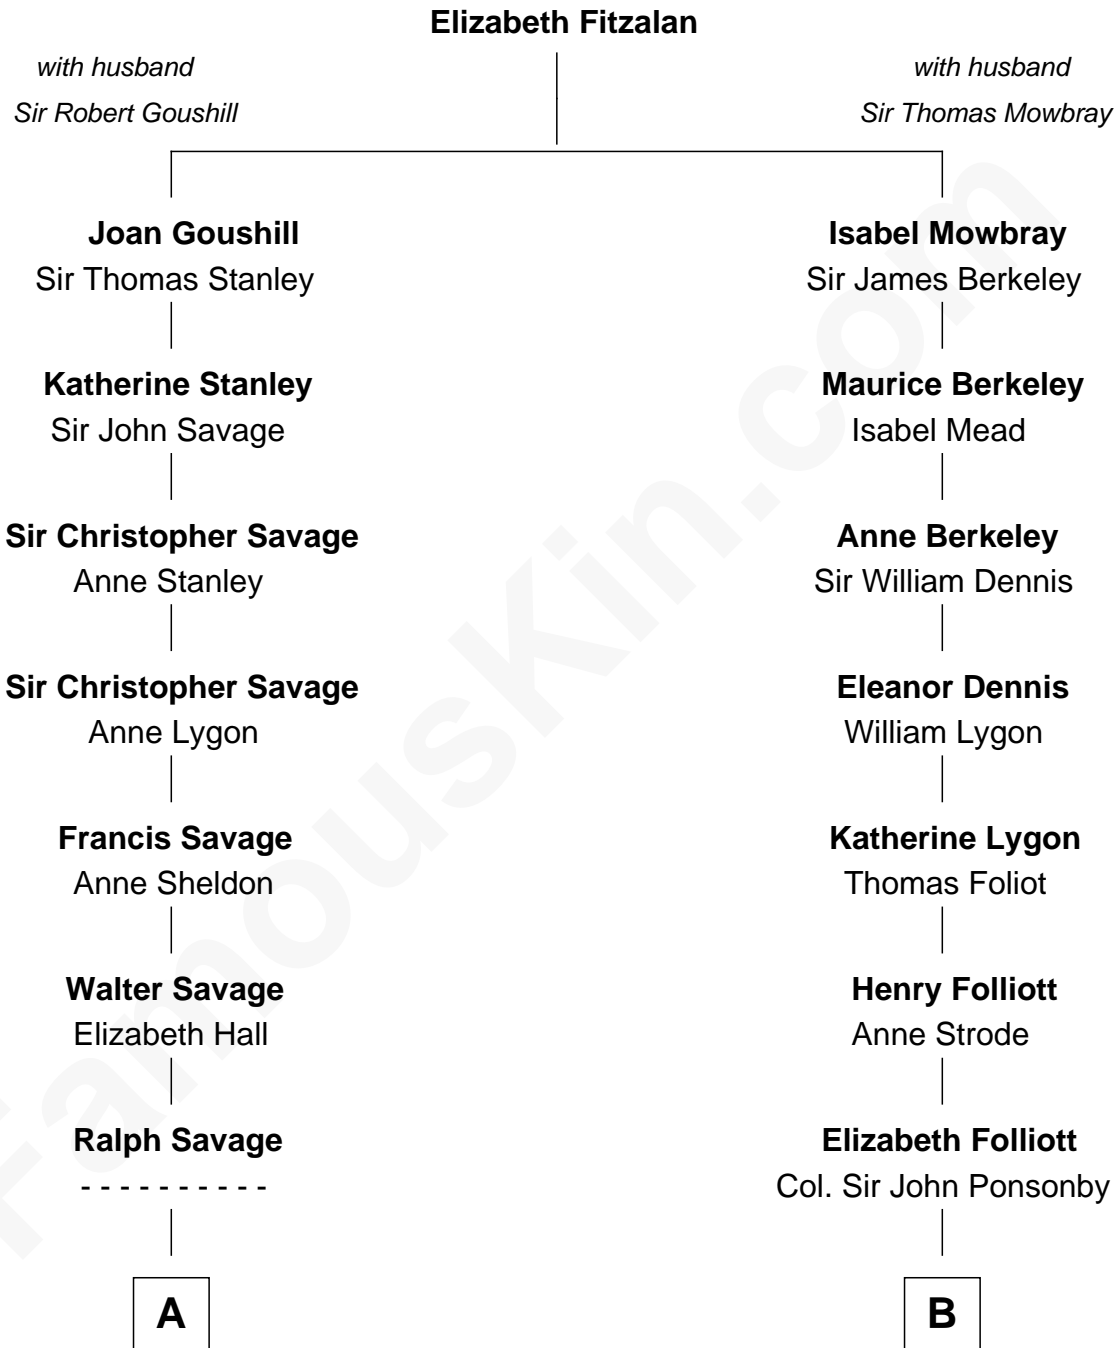

FamousKin.com
Relationship Chart of
Zachary Taylor
12th U.S. President

13th cousin 4 times removed of
Sarah Ferguson
Duchess of York

Sarah Ferguson photo by [Norbert Aepli](#) ([CC BY 3.0](#))