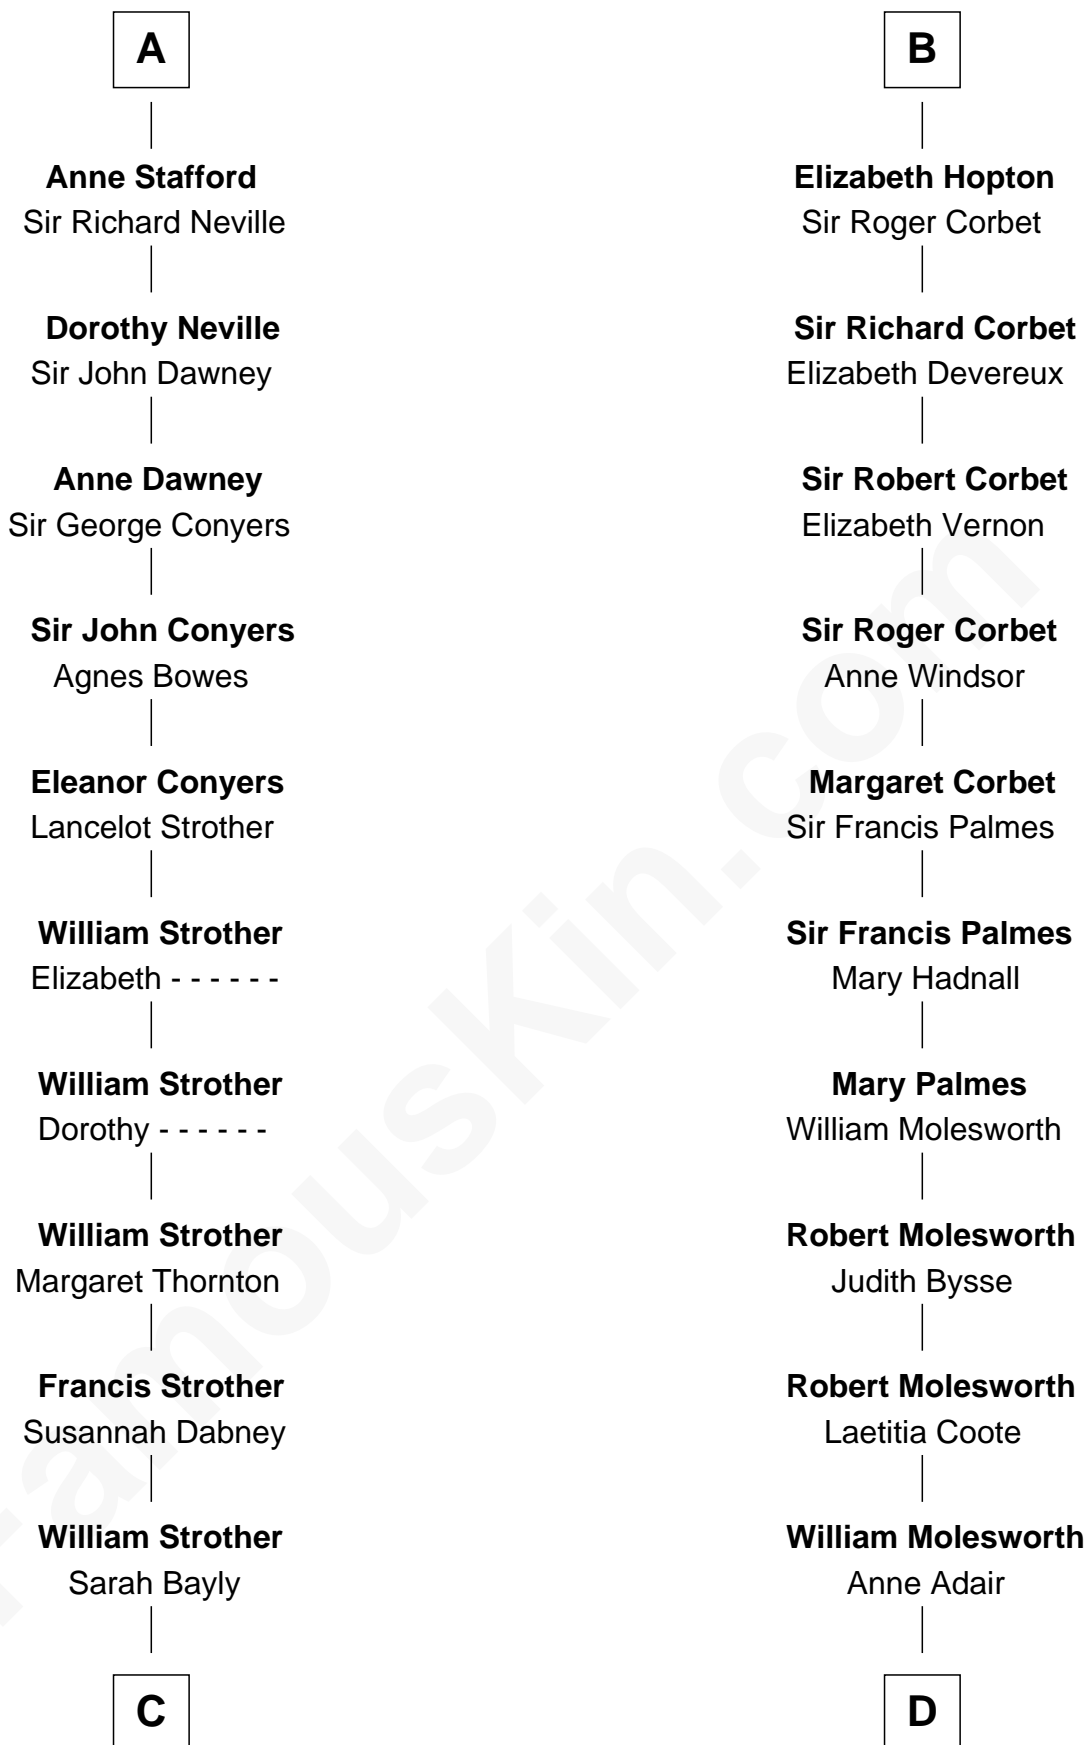

FamousKin.com
Relationship Chart of
Zachary Taylor
12th U.S. President

18th cousin 3 times removed of
Joan Fontaine
Movie Actress

John de Botetourte
 Maud FitzThomas

C

Sarah Dabney Strother
Col. Richard Taylor

Zachary Taylor
12th U.S. President

D

Richard Molesworth
Catherine Cobb

John Molesworth
Louise Tomkyns

Margaret Letitia Molesworth
Charles Richard De Havilland

Walter Augustus De Havilland
Lillian Augusta Ruse