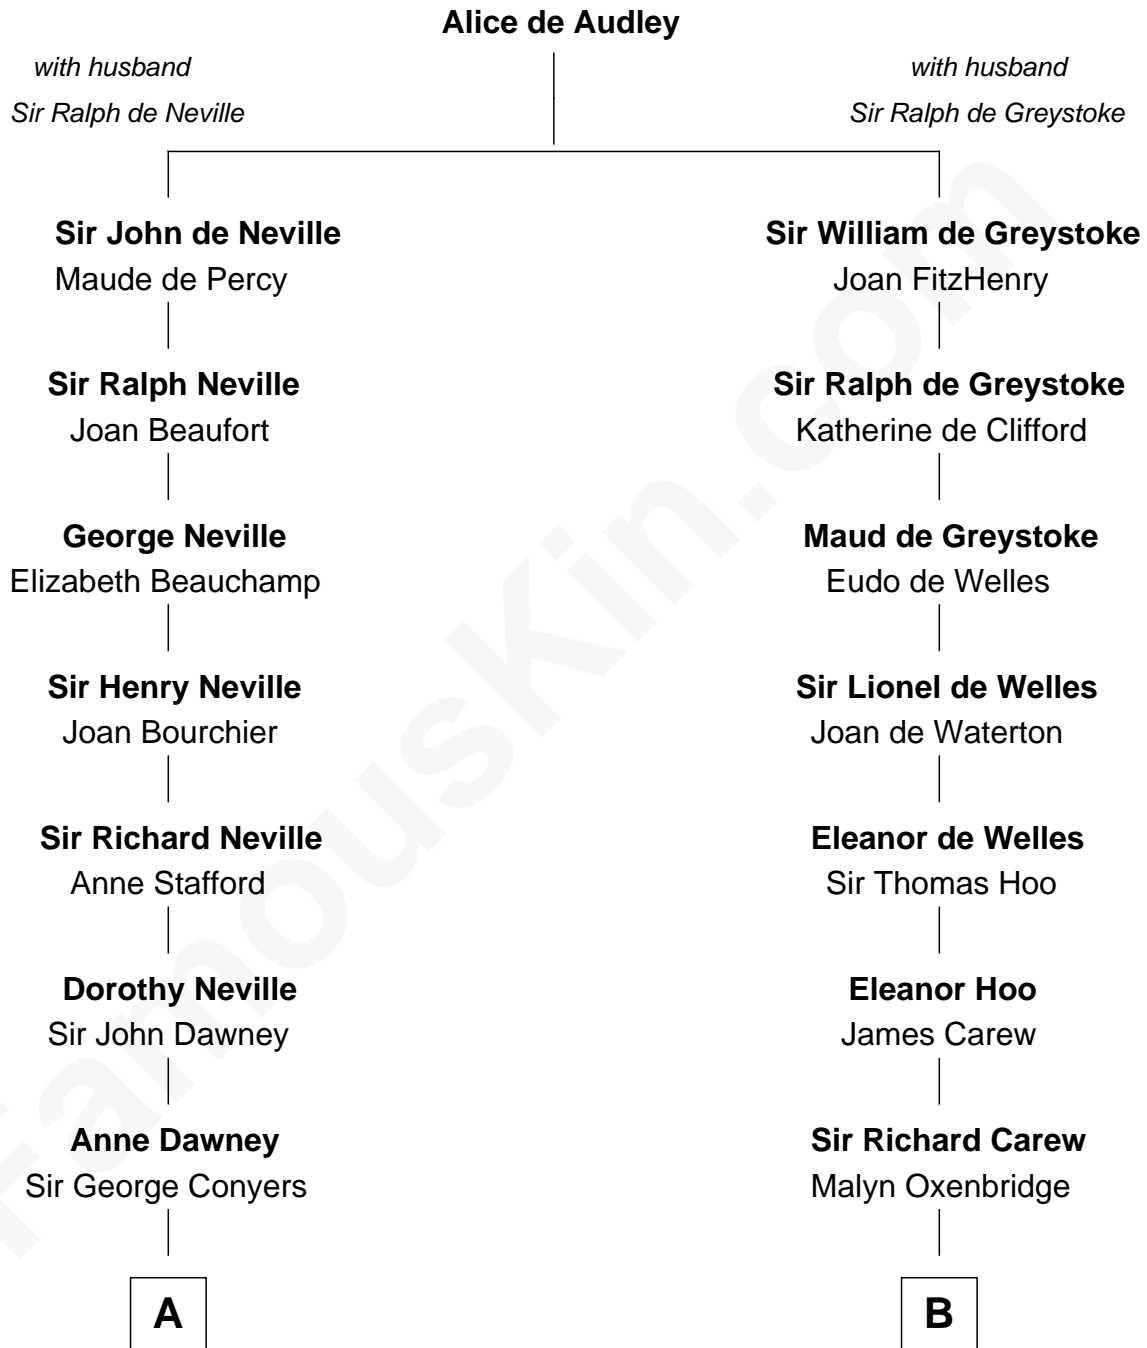

**FamousKin.com**  
**Relationship Chart of**  
**Zachary Taylor**  
*12th U.S. President*

**15th cousin 3 times removed of**  
**Joan Fontaine**  
*Movie Actress*

**C**

Walter Augustus De Havilland

Lillian Augusta Ruse

Joan Fontaine

*Movie Actress*

FamousKin.com