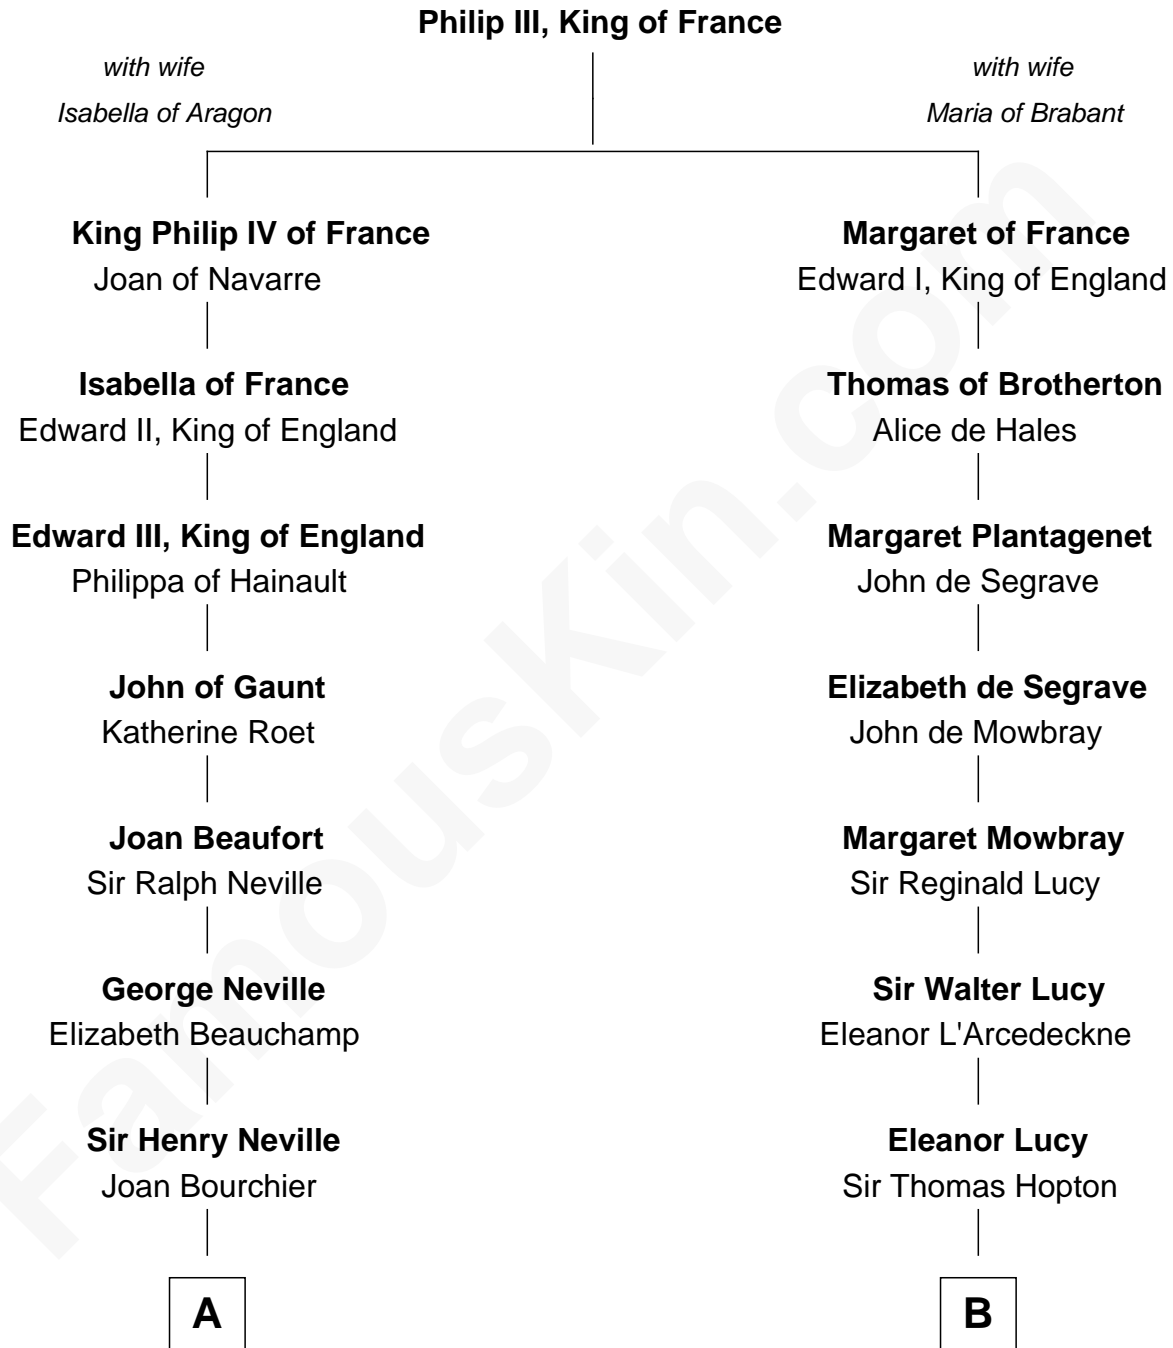

FamousKin.com
Relationship Chart of
Zachary Taylor
12th U.S. President

18th cousin 3 times removed of
Joan Fontaine
Movie Actress

C

Sarah Dabney Strother
Col. Richard Taylor

Zachary Taylor
12th U.S. President

D

Richard Molesworth
Catherine Cobb

John Molesworth
Louise Tomkyns

Margaret Letitia Molesworth
Charles Richard De Havilland

Walter Augustus De Havilland
Lillian Augusta Ruse

Joan Fontaine
Movie Actress