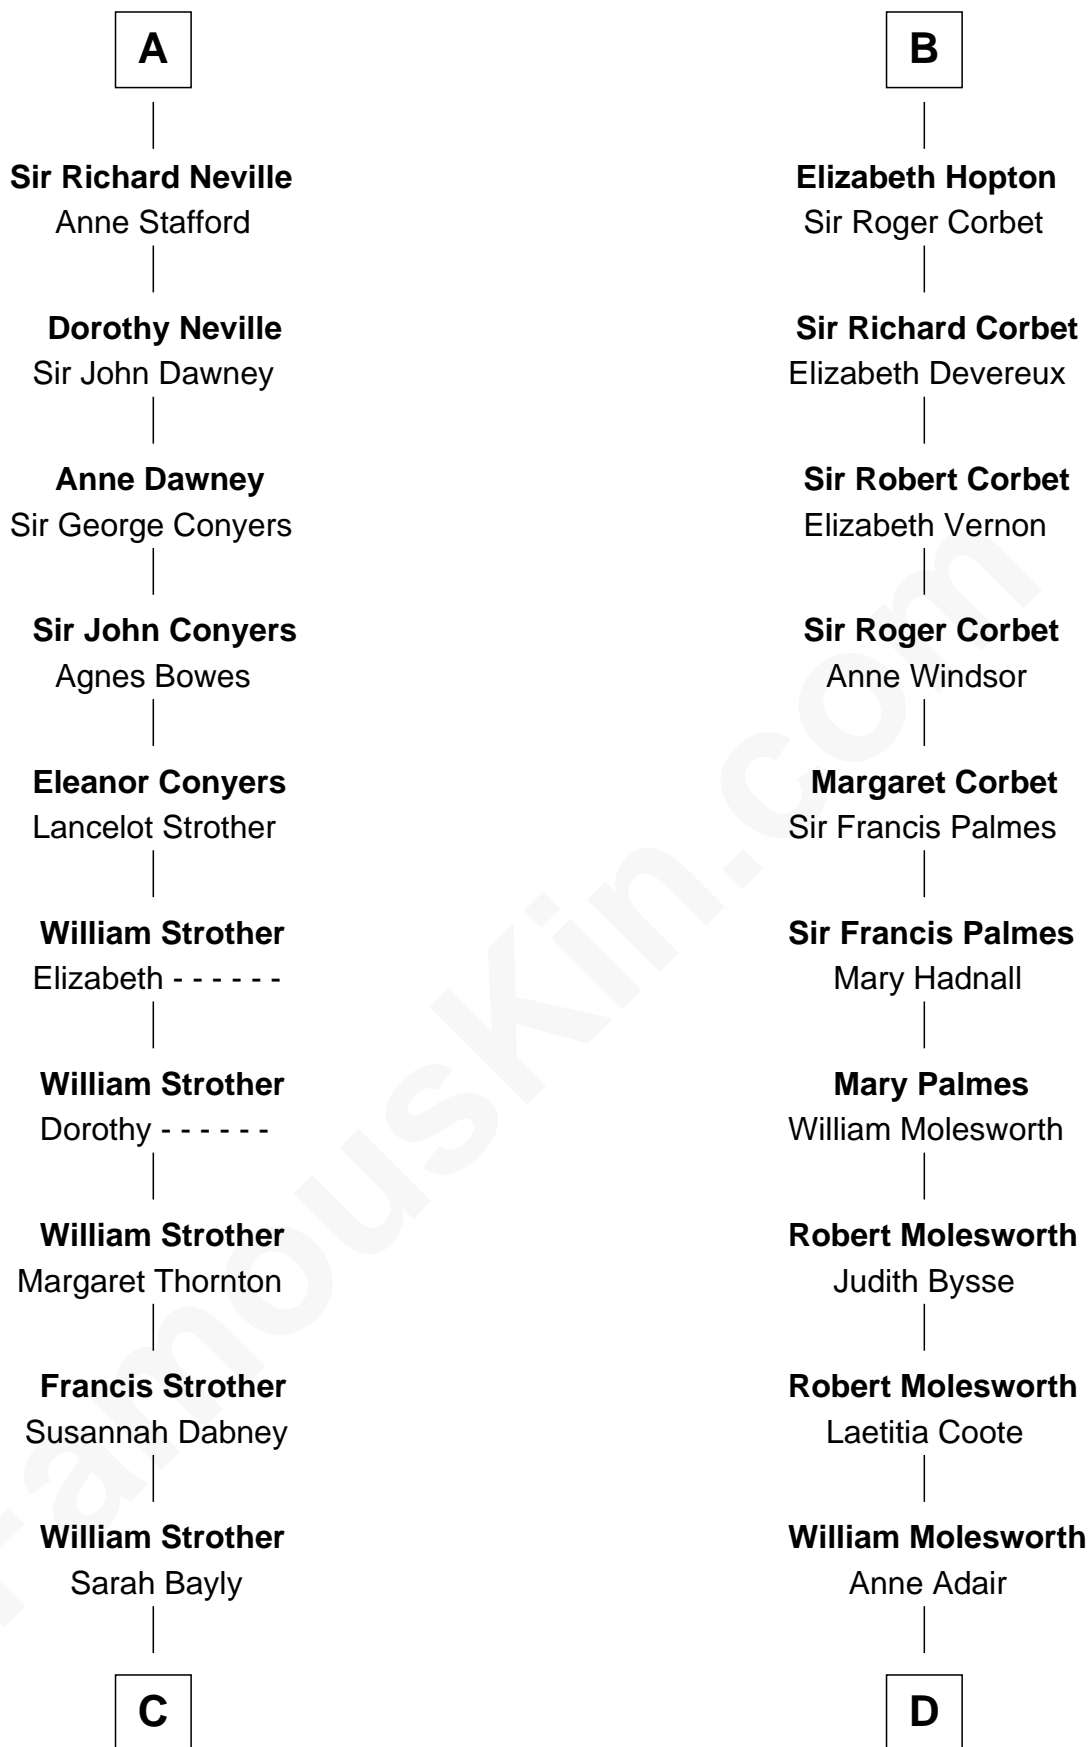

FamousKin.com
Relationship Chart of
Zachary Taylor
12th U.S. President

18th cousin 3 times removed of
Joan Fontaine
Movie Actress

C

Sarah Dabney Strother
Col. Richard Taylor

Zachary Taylor
12th U.S. President

D

Richard Molesworth
Catherine Cobb

John Molesworth
Louise Tomkyns

Margaret Letitia Molesworth
Charles Richard De Havilland

Walter Augustus De Havilland
Lillian Augusta Ruse

Joan Fontaine
Movie Actress