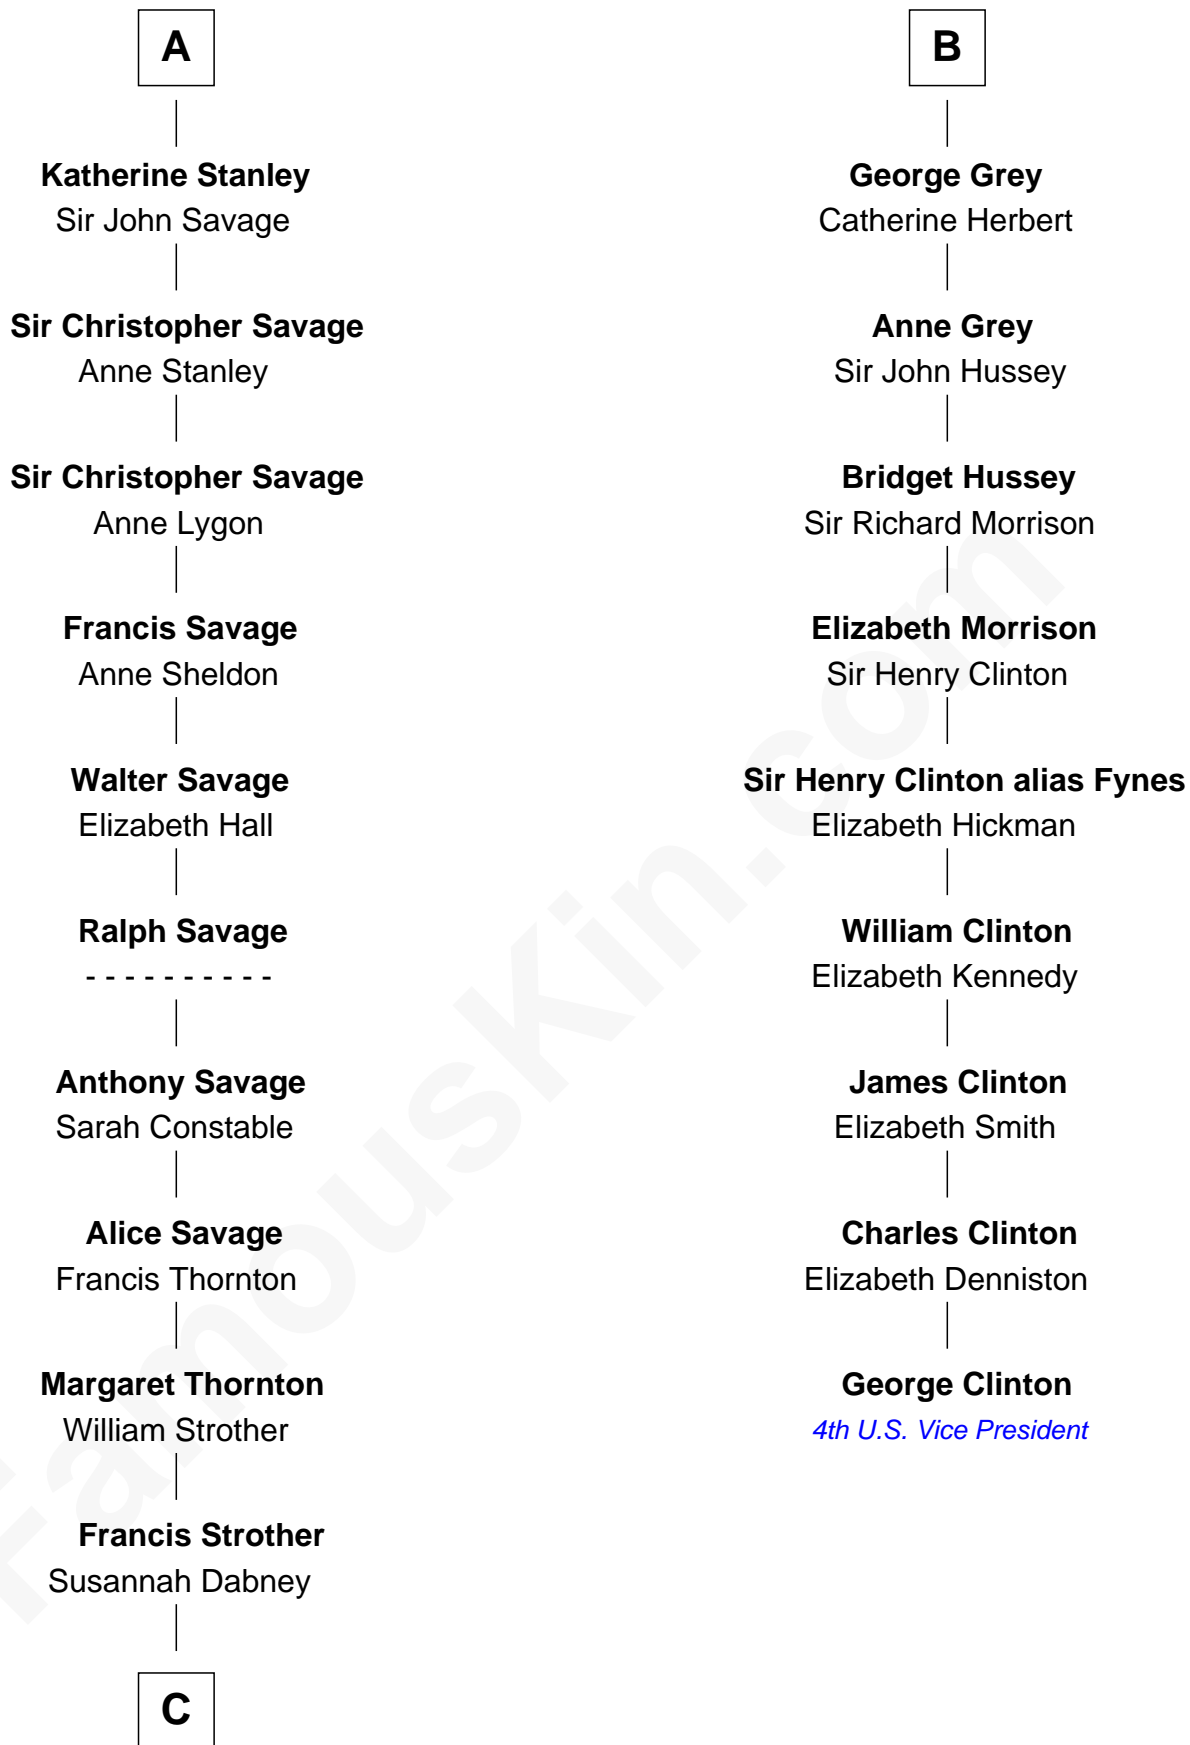

FamousKin.com Relationship Chart of

Zachary Taylor

12th U.S. President

15th cousin 4 times removed of

George Clinton

4th U.S. Vice President

Sir Humphrey de Bohun

Maud of Eu

Sir John de Verdun

Maud de Verdun

Sir John de Grey

Sir Roger de Grey

Elizabeth de Hastings

Sir Reynold de Grey

Eleanor le Strange

Sir Reynold Grey

Margaret de Ros

Sir John Grey

Constance de Holand

Sir Edmund Grey

Katherine Percy

B

C

William Strother

Sarah Bayly

Sarah Dabney Strother

Col. Richard Taylor

Zachary Taylor

12th U.S. President

FamousKin.com