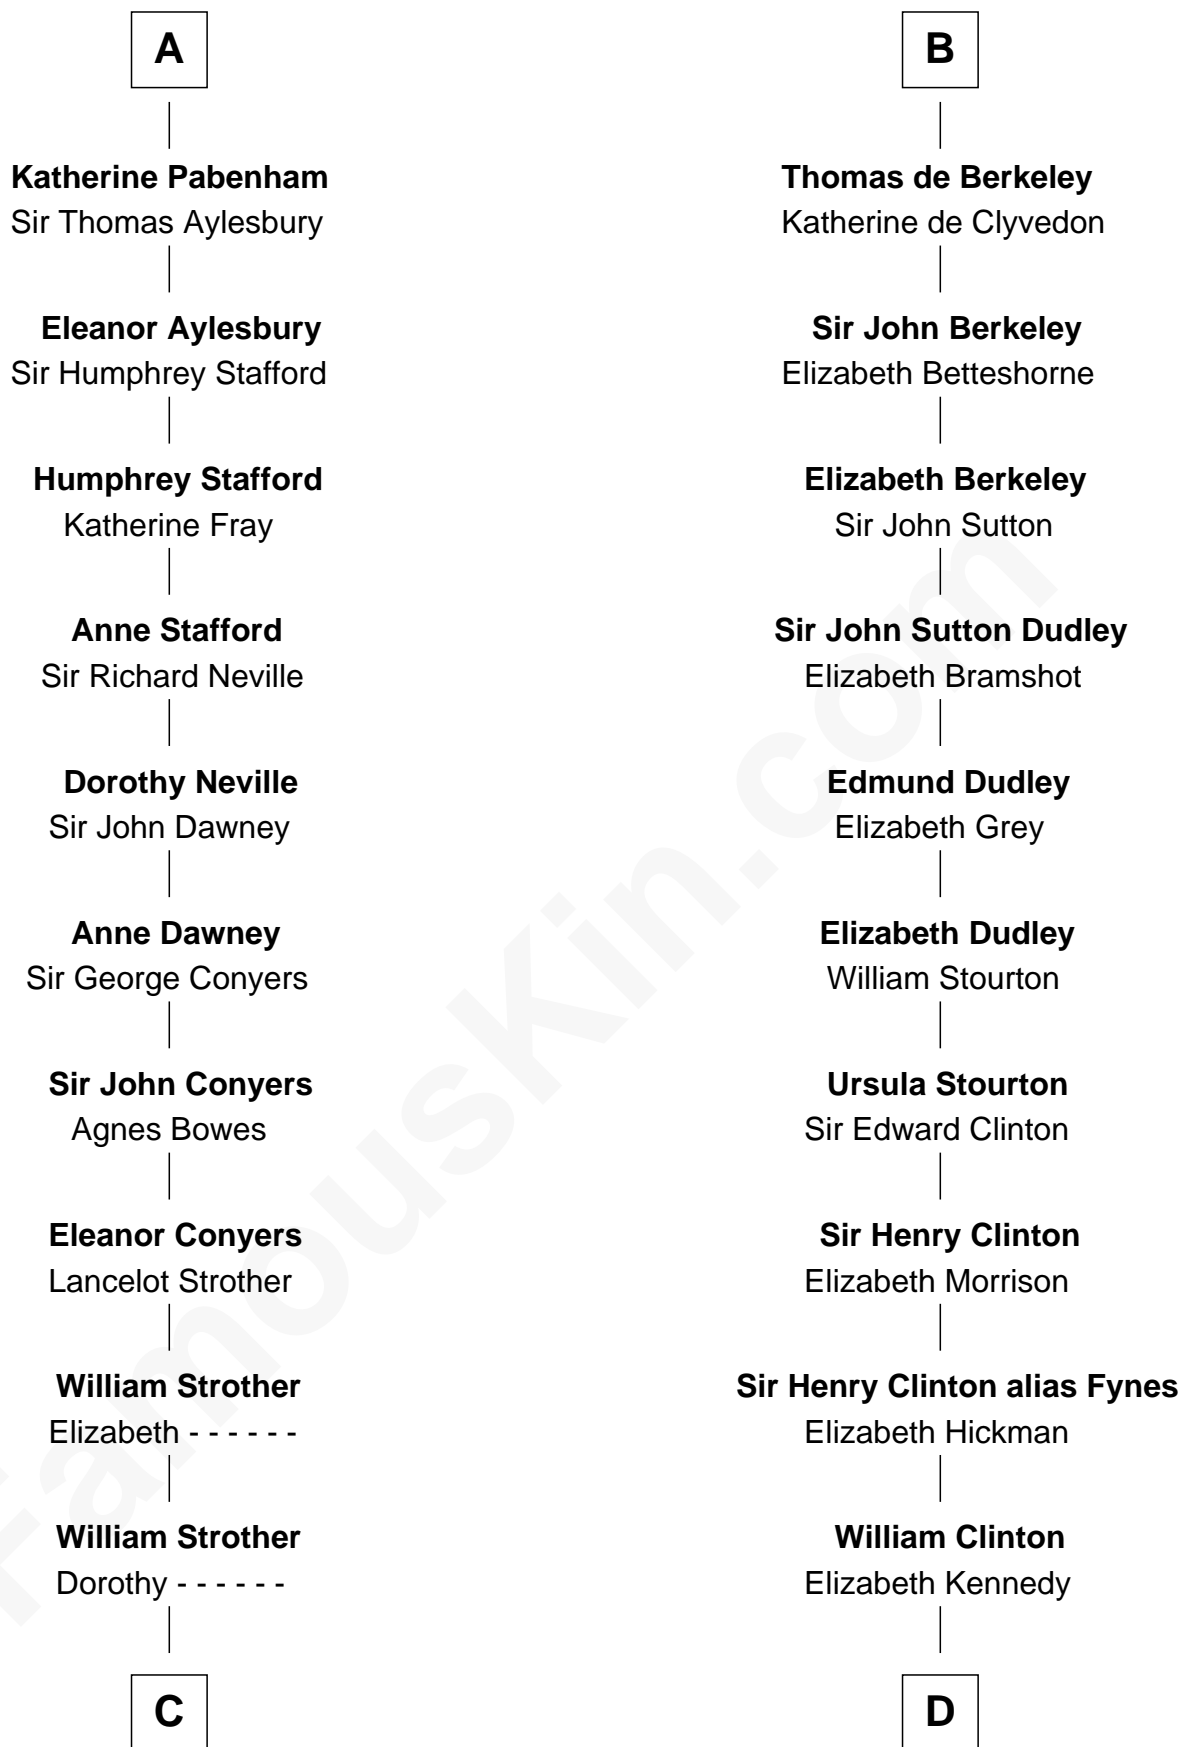

FamousKin.com
Relationship Chart of
Zachary Taylor
12th U.S. President

19th cousin 2 times removed of
George Clinton
4th U.S. Vice President

William I de Lancaster
 Gundred de Warenne

William II de Lancaster
 Hawise de Stuteville

Avice of Lancaster
 Richard de Morville

Hawise de Lancaster
 Gilbert FitzRoger

Helena de Morville
 Roland of Galloway

Hawise de Lancaster
 Peter II de Brus

Alan of Galloway
 Helen de l'Isle

Agnes de Brus
 Walter de Fauconberge

Helen of Galloway
 Sir Roger de Quincy

Anice de Fauconberge
 Sir Nicholas Engaine

Margaret de Quincy
 Sir William de Ferrers

Sir John d'Engaine
 Joan Peveral

Joan de Ferrers
 Sir Thomas de Berkeley

Elizabeth d'Engaine
 Sir Laurence de Pabenharn

Sir Maurice de Berkeley
 Eve la Zouche

A

B

C

William Strother
Margaret Thornton

Francis Strother
Susannah Dabney

William Strother
Sarah Bayly

Sarah Dabney Strother
Col. Richard Taylor