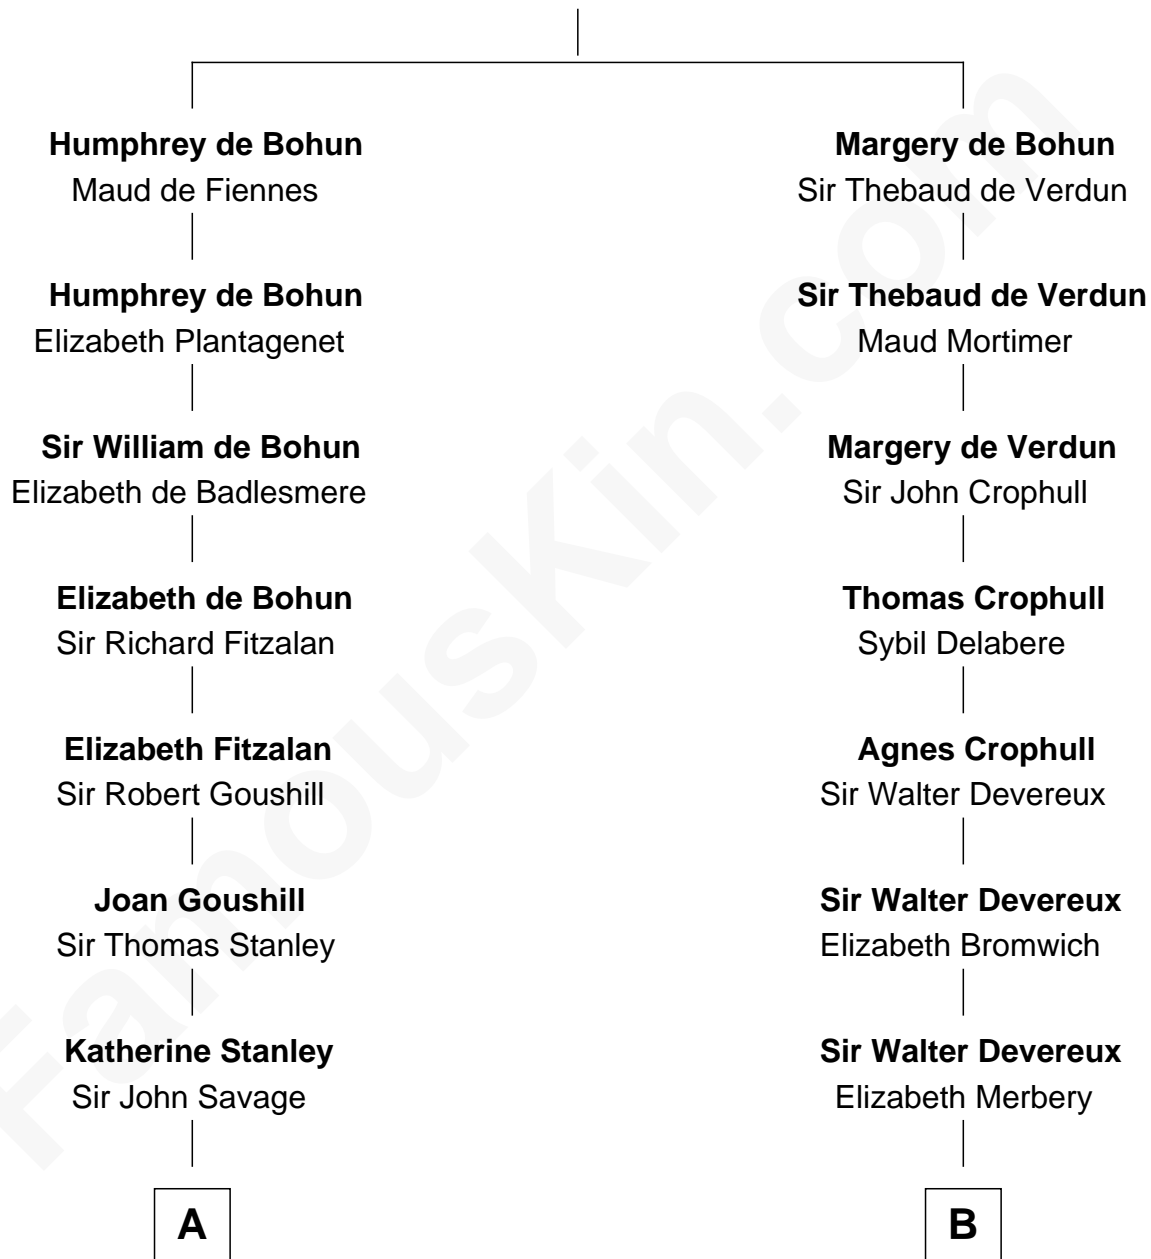

FamousKin.com
Relationship Chart of
Zachary Taylor
12th U.S. President

16th cousin 2 times removed of
George Clinton
4th U.S. Vice President

Sir Humphrey de Bohun
 Eleanor de Braiose

C

|
Sarah Dabney Strother

Col. Richard Taylor

|
Zachary Taylor

12th U.S. President

FamousKin.com