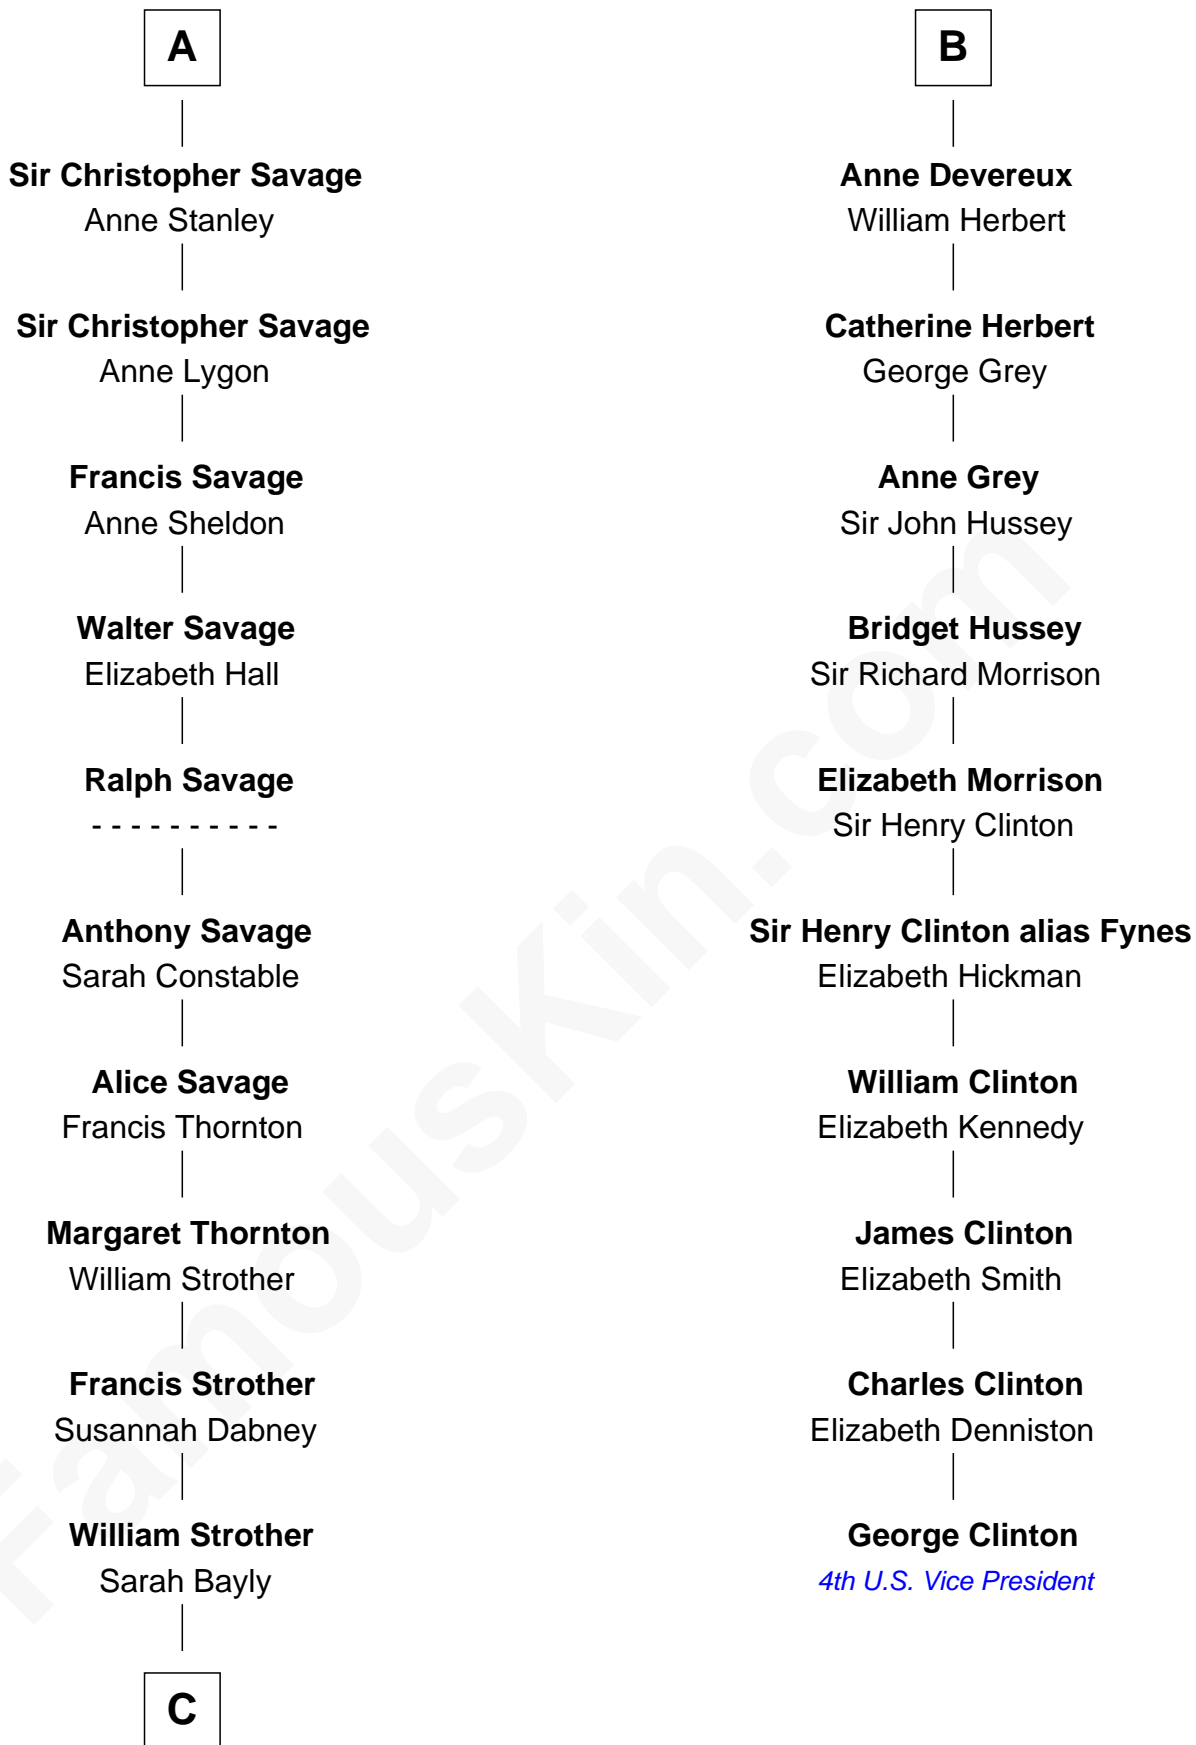

FamousKin.com
Relationship Chart of
Zachary Taylor
12th U.S. President

16th cousin 2 times removed of
George Clinton
4th U.S. Vice President

Sir Humphrey de Bohun
 Eleanor de Braiose

C

|
Sarah Dabney Strother

Col. Richard Taylor

|
Zachary Taylor

12th U.S. President

FamousKin.com