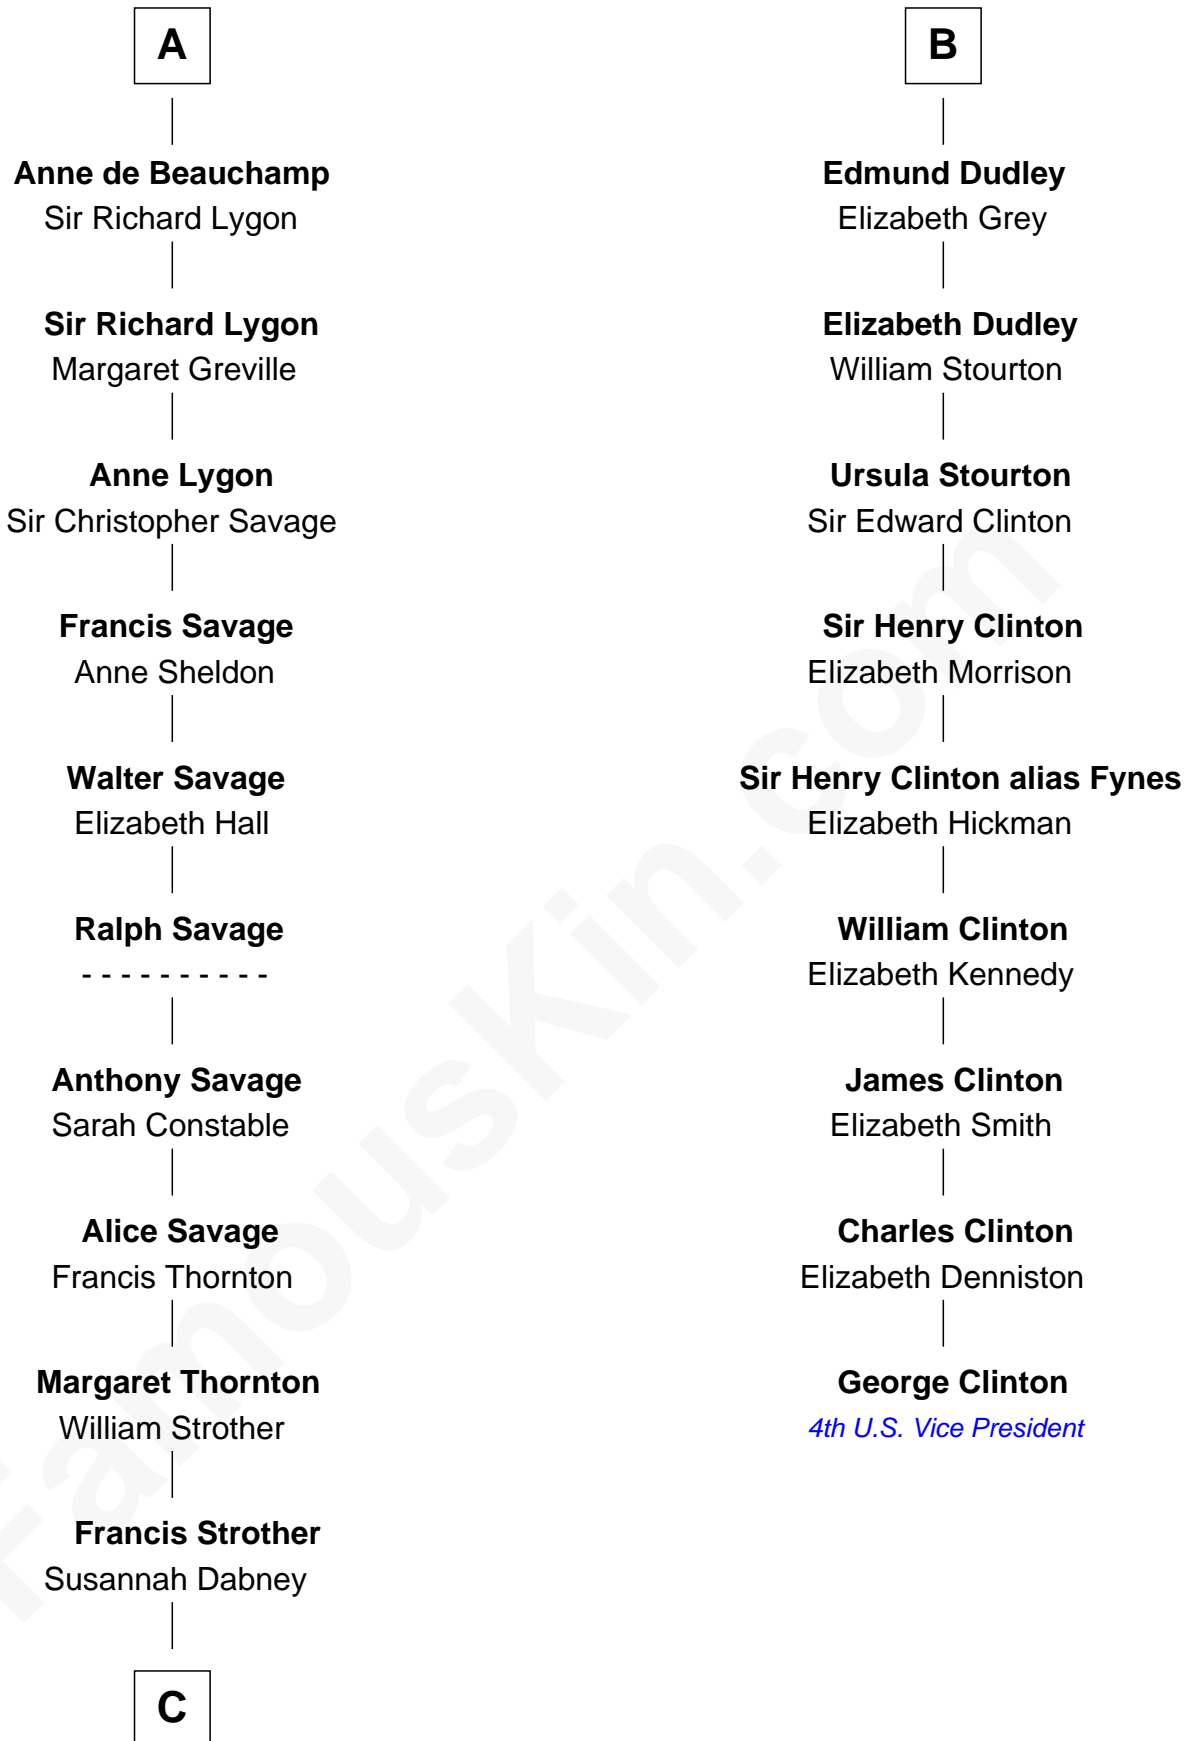

FamousKin.com Relationship Chart of

Zachary Taylor

12th U.S. President

15th cousin 4 times removed of

George Clinton

4th U.S. Vice President

Sir Hugh le Despencer

Isabella de Beauchamp

C

William Strother

Sarah Bayly

Sarah Dabney Strother

Col. Richard Taylor

Zachary Taylor

12th U.S. President

FamousKin.com