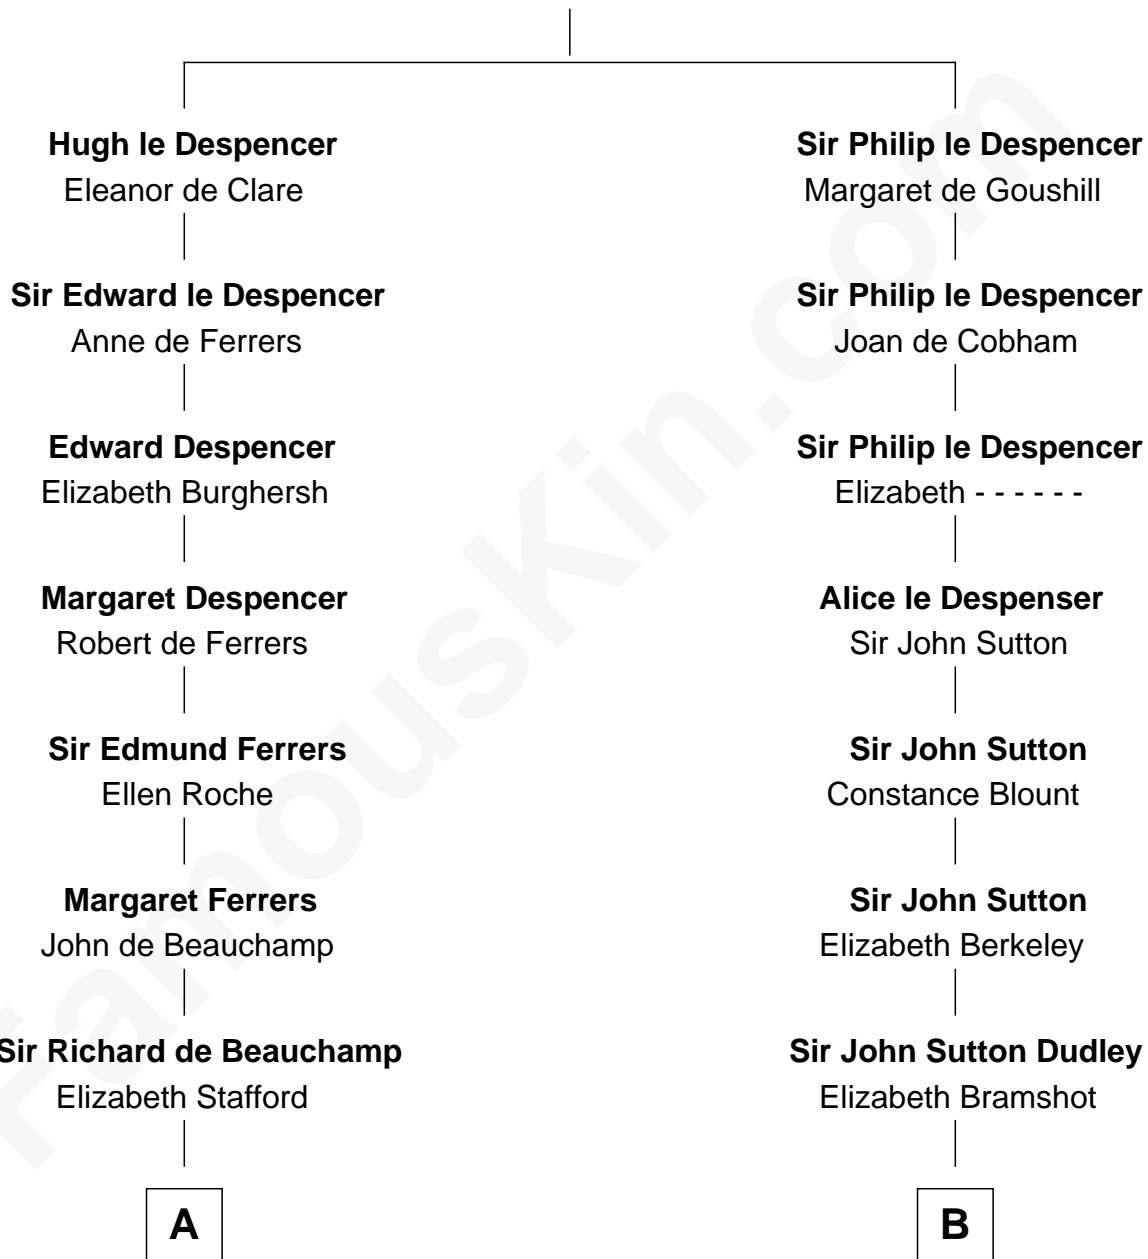

FamousKin.com Relationship Chart of

Zachary Taylor

12th U.S. President

15th cousin 4 times removed of

George Clinton

4th U.S. Vice President

Sir Hugh le Despencer

Isabella de Beauchamp

C

William Strother

Sarah Bayly

Sarah Dabney Strother

Col. Richard Taylor

Zachary Taylor

12th U.S. President

FamousKin.com