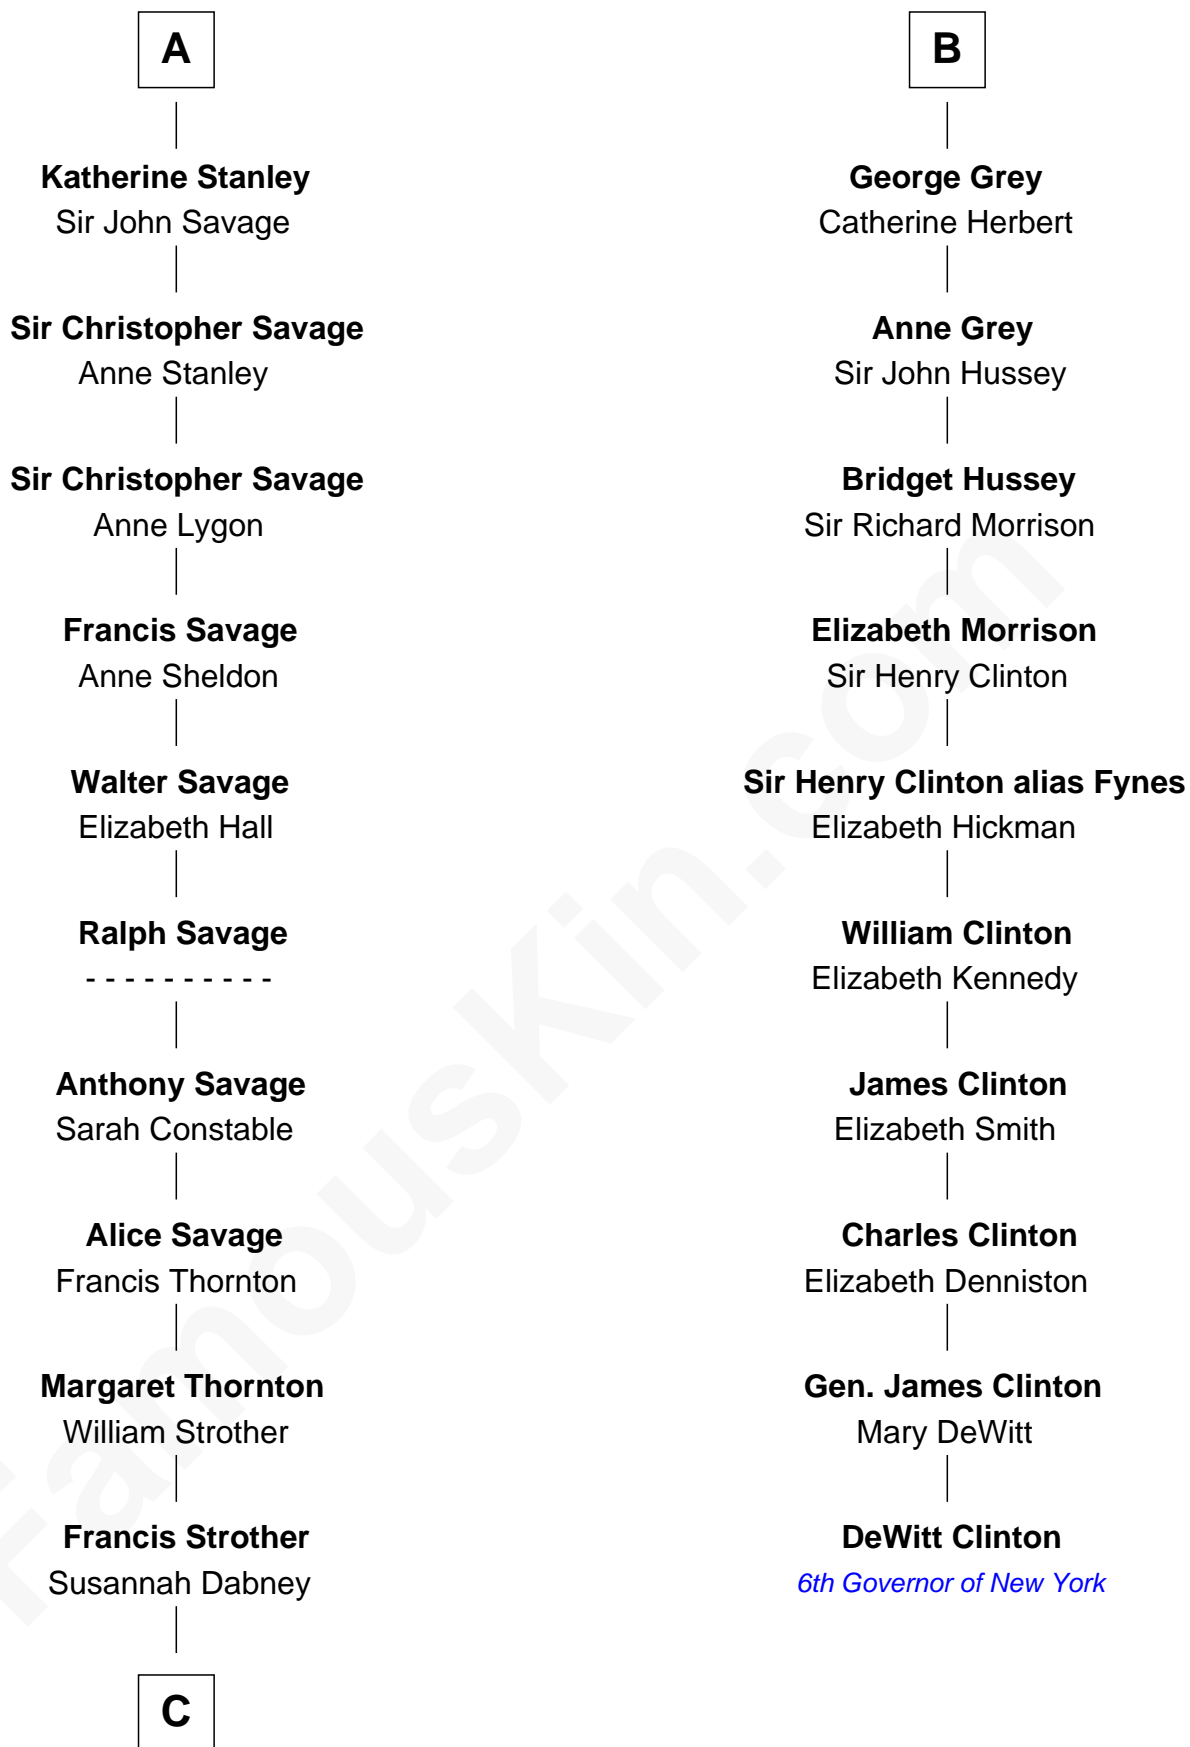

# FamousKin.com Relationship Chart of

**Zachary Taylor**

12th U.S. President

16th cousin 3 times removed of

**DeWitt Clinton**

6th Governor of New York

**Sir Humphrey de Bohun**

Maud of Eu

Sir John de Verdun

**Maud de Verdun**

Sir John de Grey

**Sir Roger de Grey**

Elizabeth de Hastings

**Sir Reynold de Grey**

Eleanor le Strange

**Sir Reynold Grey**

Margaret de Ros

**Sir John Grey**

Constance de Holand

**Sir Edmund Grey**

Katherine Percy

**B**

**C**

William Strother

Sarah Bayly

Sarah Dabney Strother

Col. Richard Taylor

Zachary Taylor

*12th U.S. President*

FamousKin.com