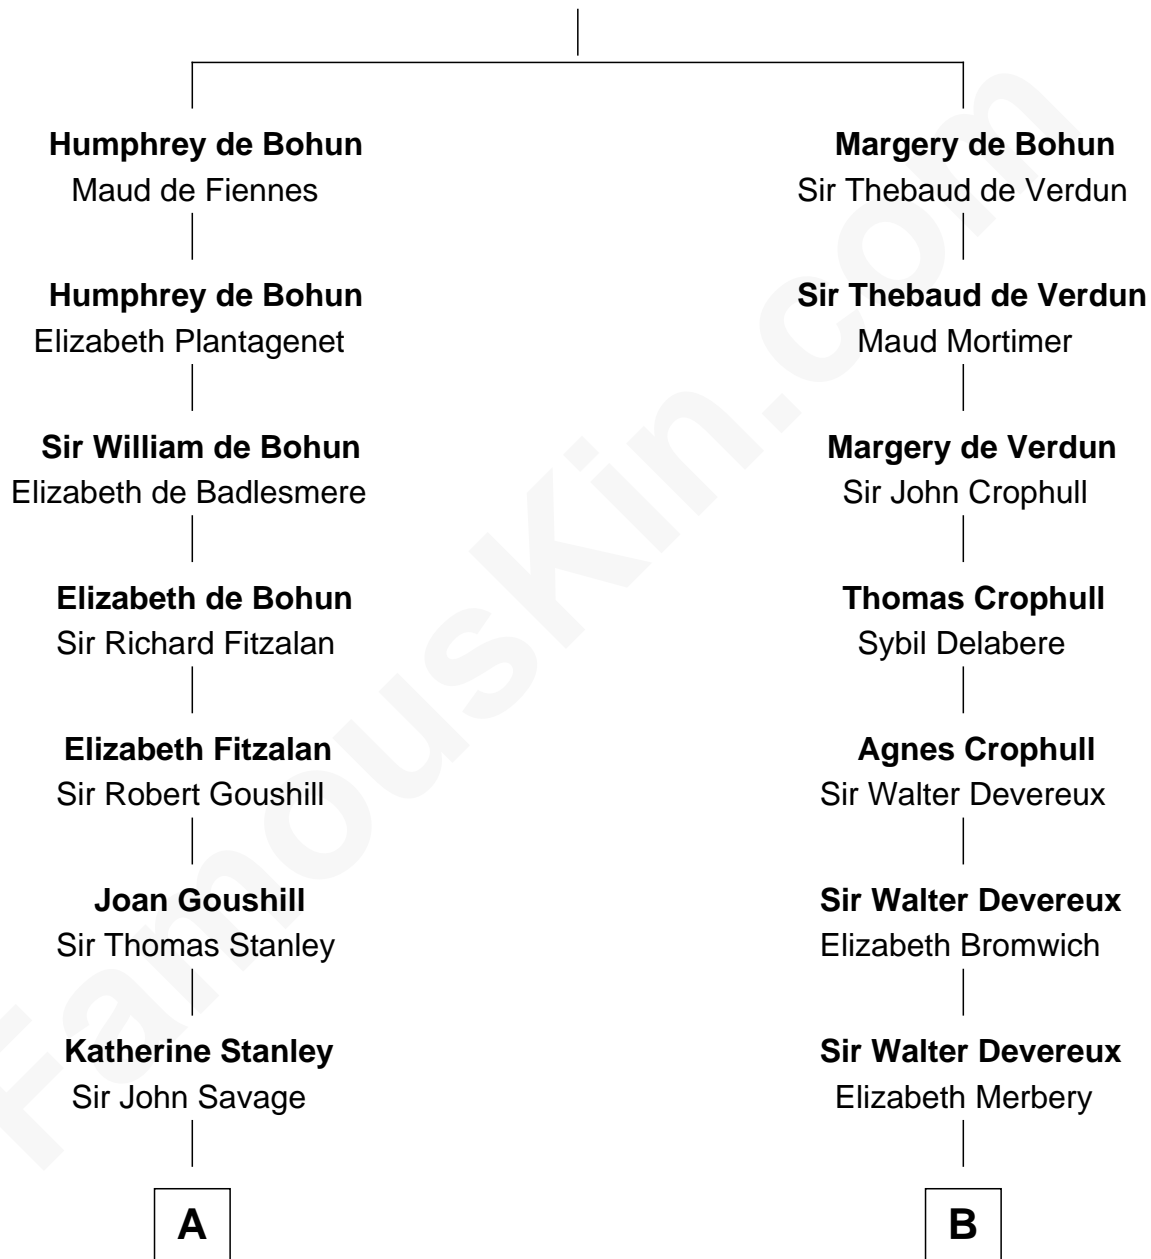

**FamousKin.com**  
**Relationship Chart of**  
**Zachary Taylor**  
*12th U.S. President*

**17th cousin 1 time removed of**  
**DeWitt Clinton**  
*6th Governor of New York*

**Sir Humphrey de Bohun**  
 Eleanor de Braiose

**C**

—  
**Sarah Dabney Strother**

Col. Richard Taylor

—  
**Zachary Taylor**

*12th U.S. President*

FamousKin.com