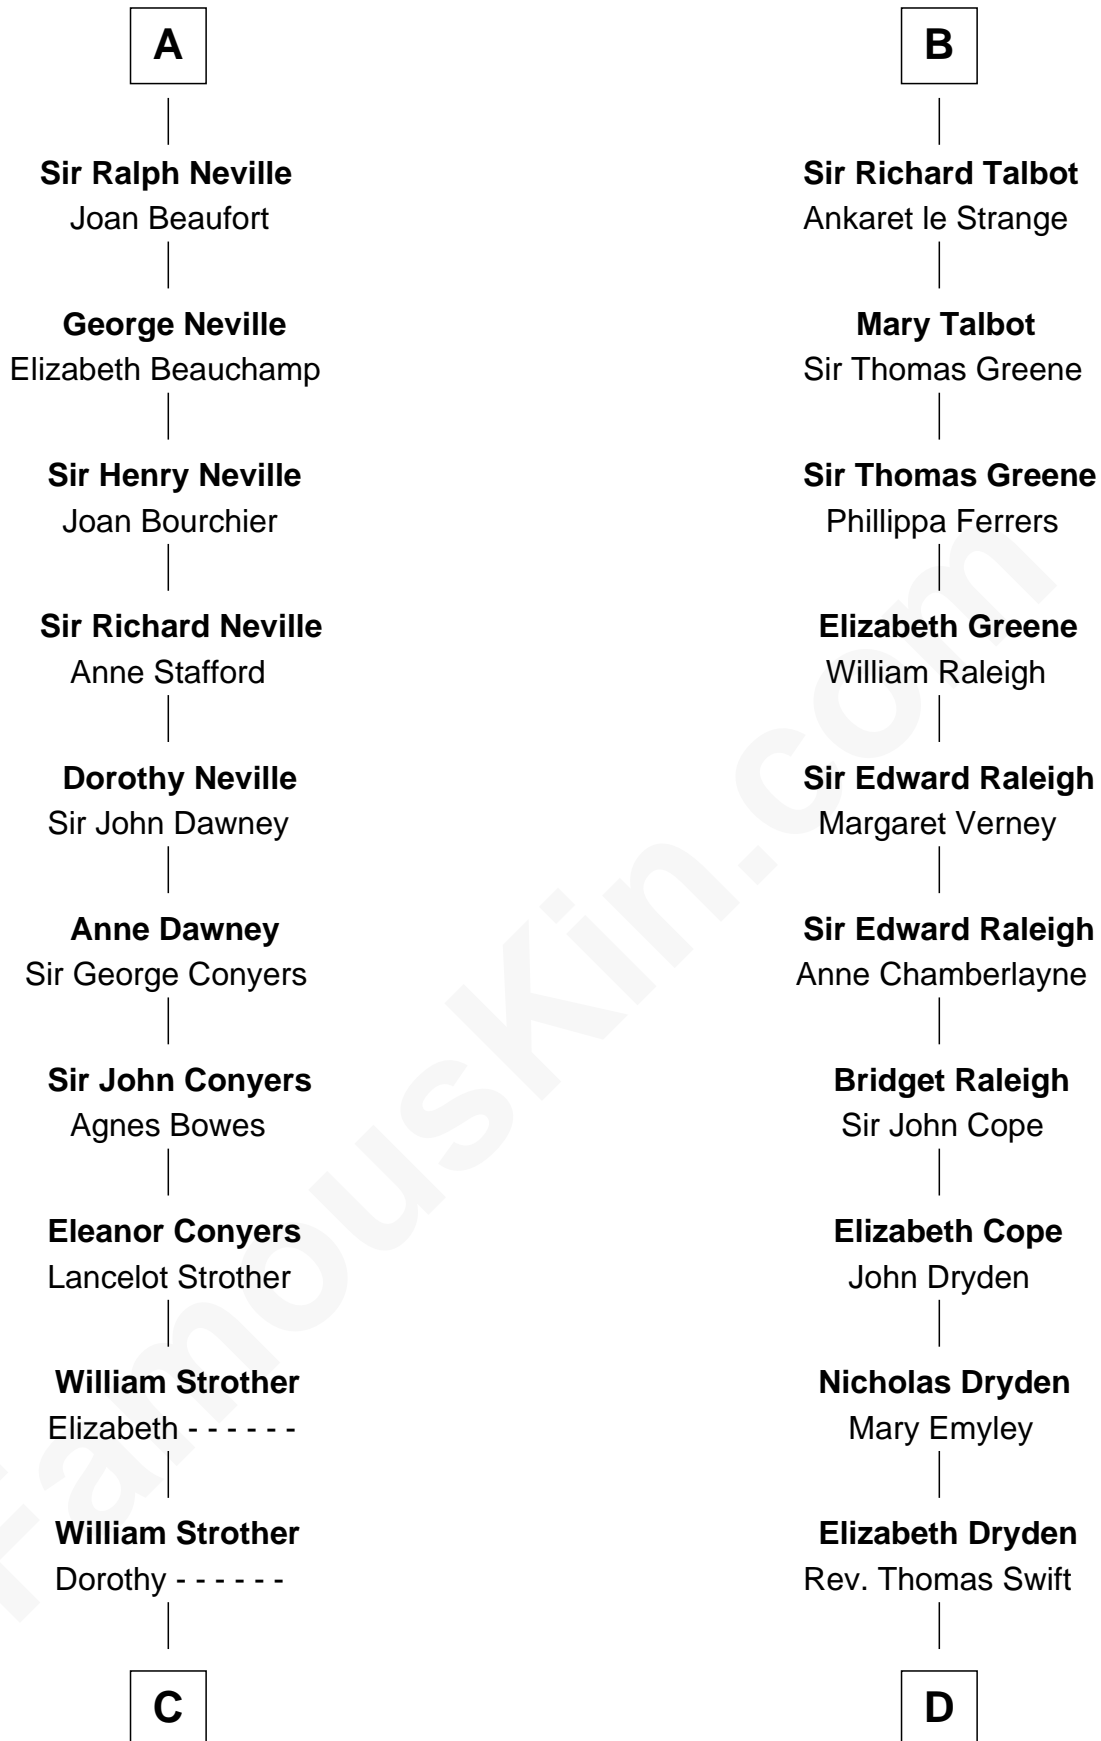

FamousKin.com
Relationship Chart of
Zachary Taylor
12th U.S. President

18th cousin 3 times removed of
Jonathan Swift
Author of Gulliver's Travels

C

William Strother
Margaret Thornton

Francis Strother
Susannah Dabney

William Strother
Sarah Bayly

Sarah Dabney Strother
Col. Richard Taylor

Zachary Taylor
12th U.S. President

D

Jonathan Swift
Abigail Erick

Jonathan Swift
Author of Gulliver's Travels

FamousKin.com