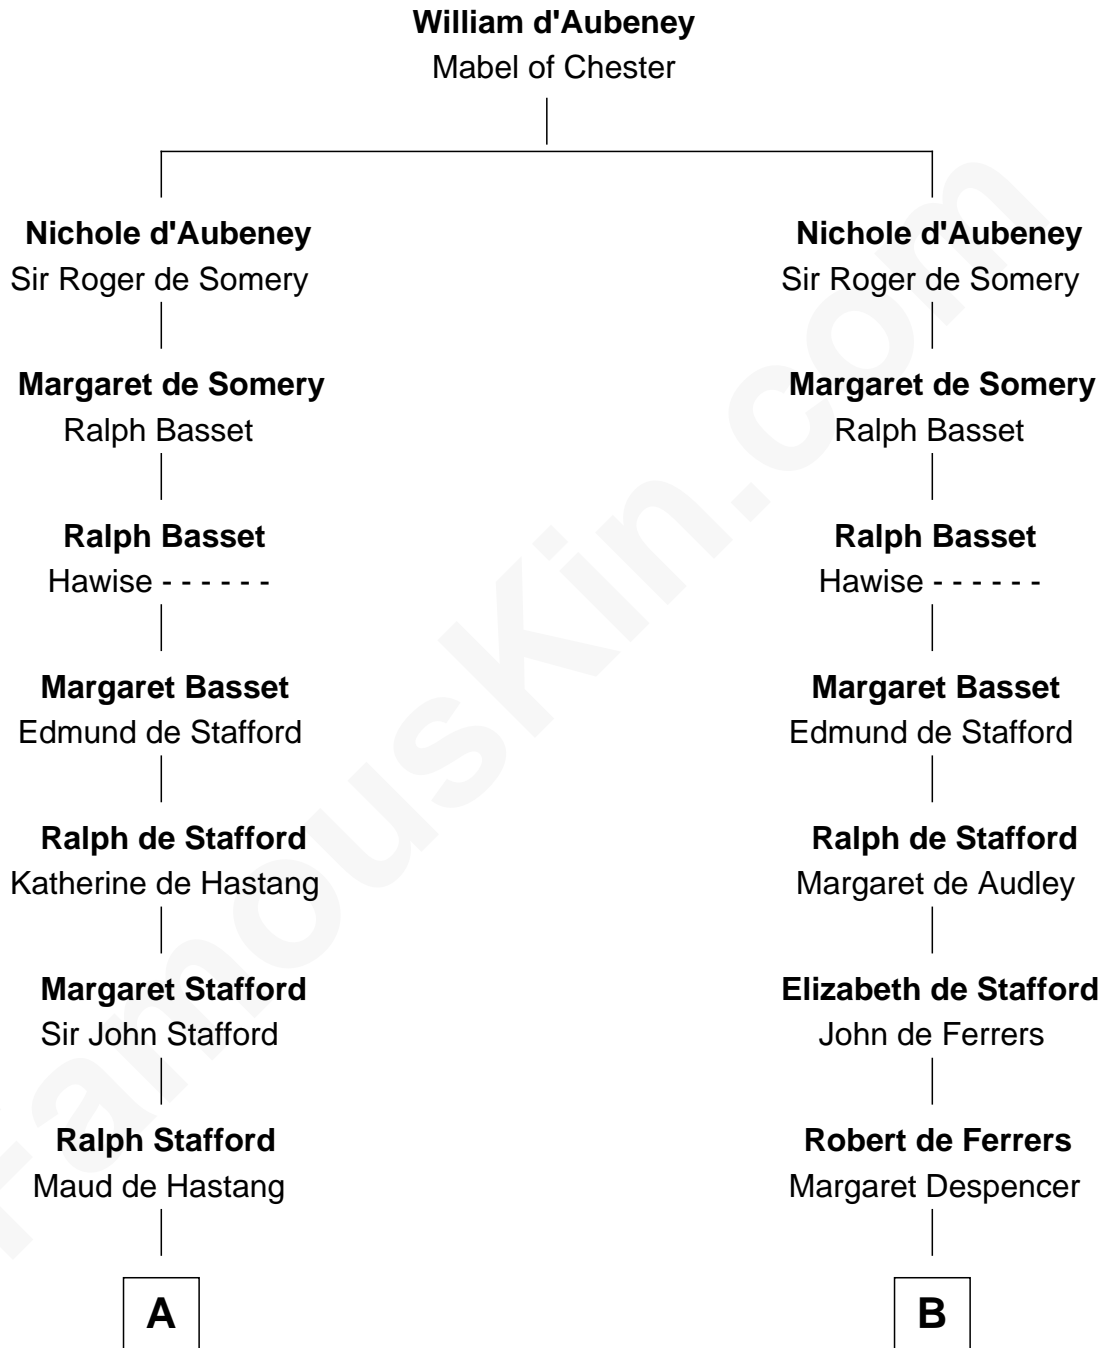

**FamousKin.com**  
**Relationship Chart of**  
**Zachary Taylor**  
*12th U.S. President*

**16th cousin 5 times removed of**  
**Jonathan Swift**  
*Author of Gulliver's Travels*

**C**

William Strother  
Margaret Thornton

Francis Strother  
Susannah Dabney

William Strother  
Sarah Bayly

Sarah Dabney Strother  
Col. Richard Taylor

Zachary Taylor  
*12th U.S. President*