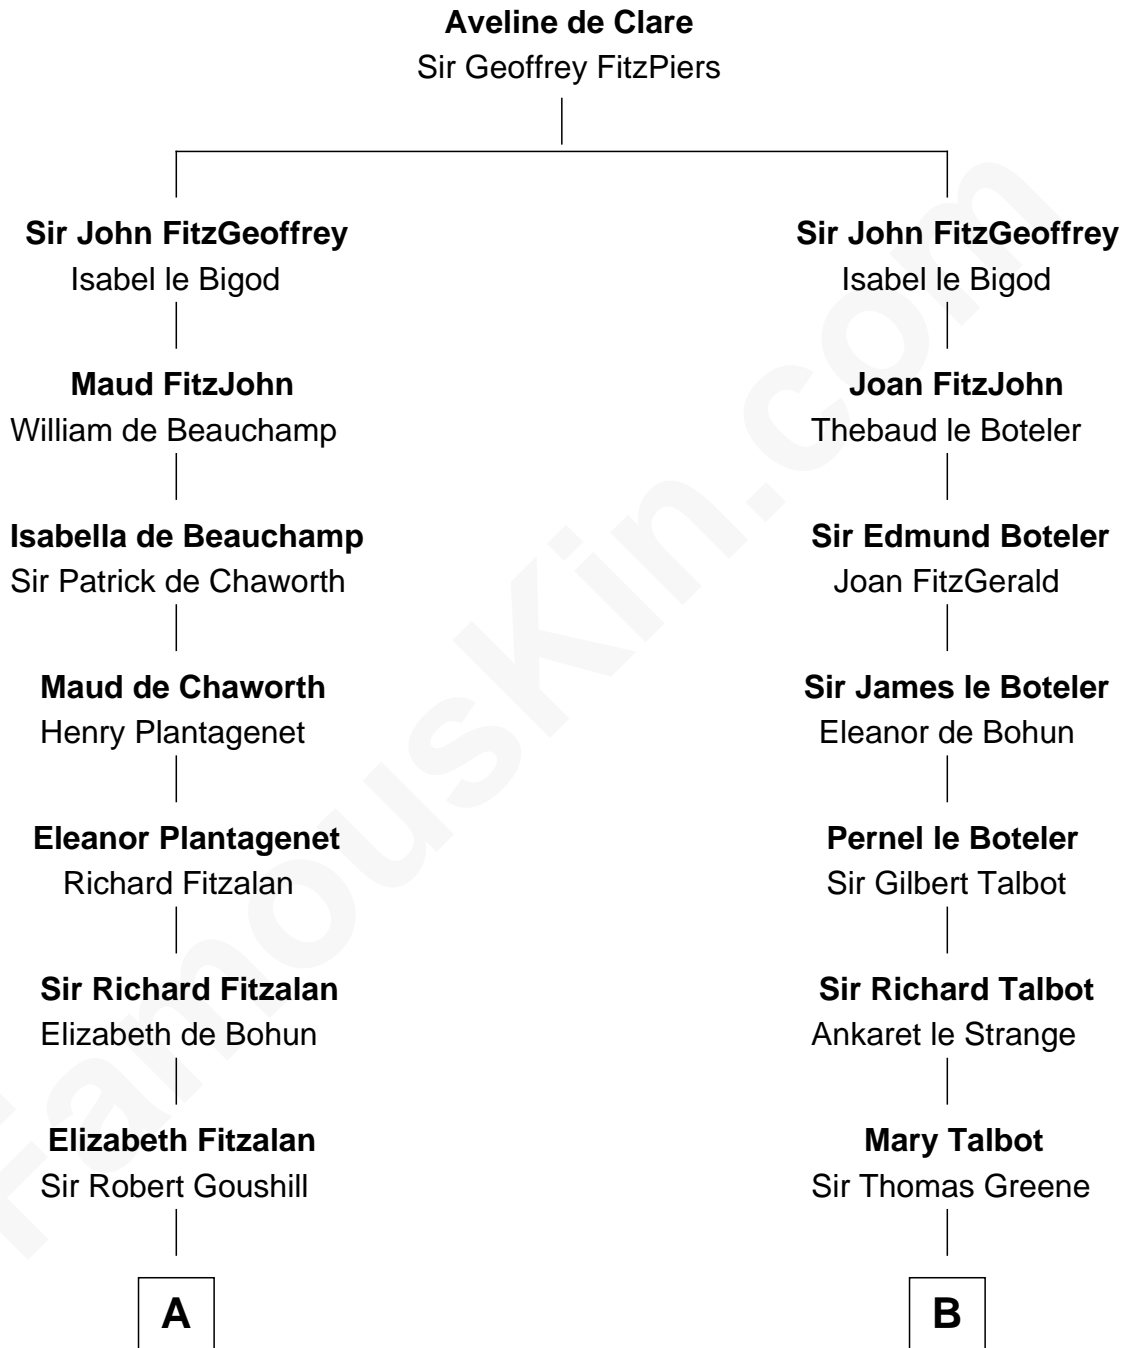

**FamousKin.com**  
**Relationship Chart of**  
**Zachary Taylor**  
*12th U.S. President*

**16th cousin 4 times removed of**  
**Jonathan Swift**  
*Author of Gulliver's Travels*

**C**

—  
**Francis Strother**  
Susannah Dabney

—  
**William Strother**  
Sarah Bayly

—  
**Sarah Dabney Strother**  
Col. Richard Taylor

—  
**Zachary Taylor**  
*12th U.S. President*

FamousKin.com