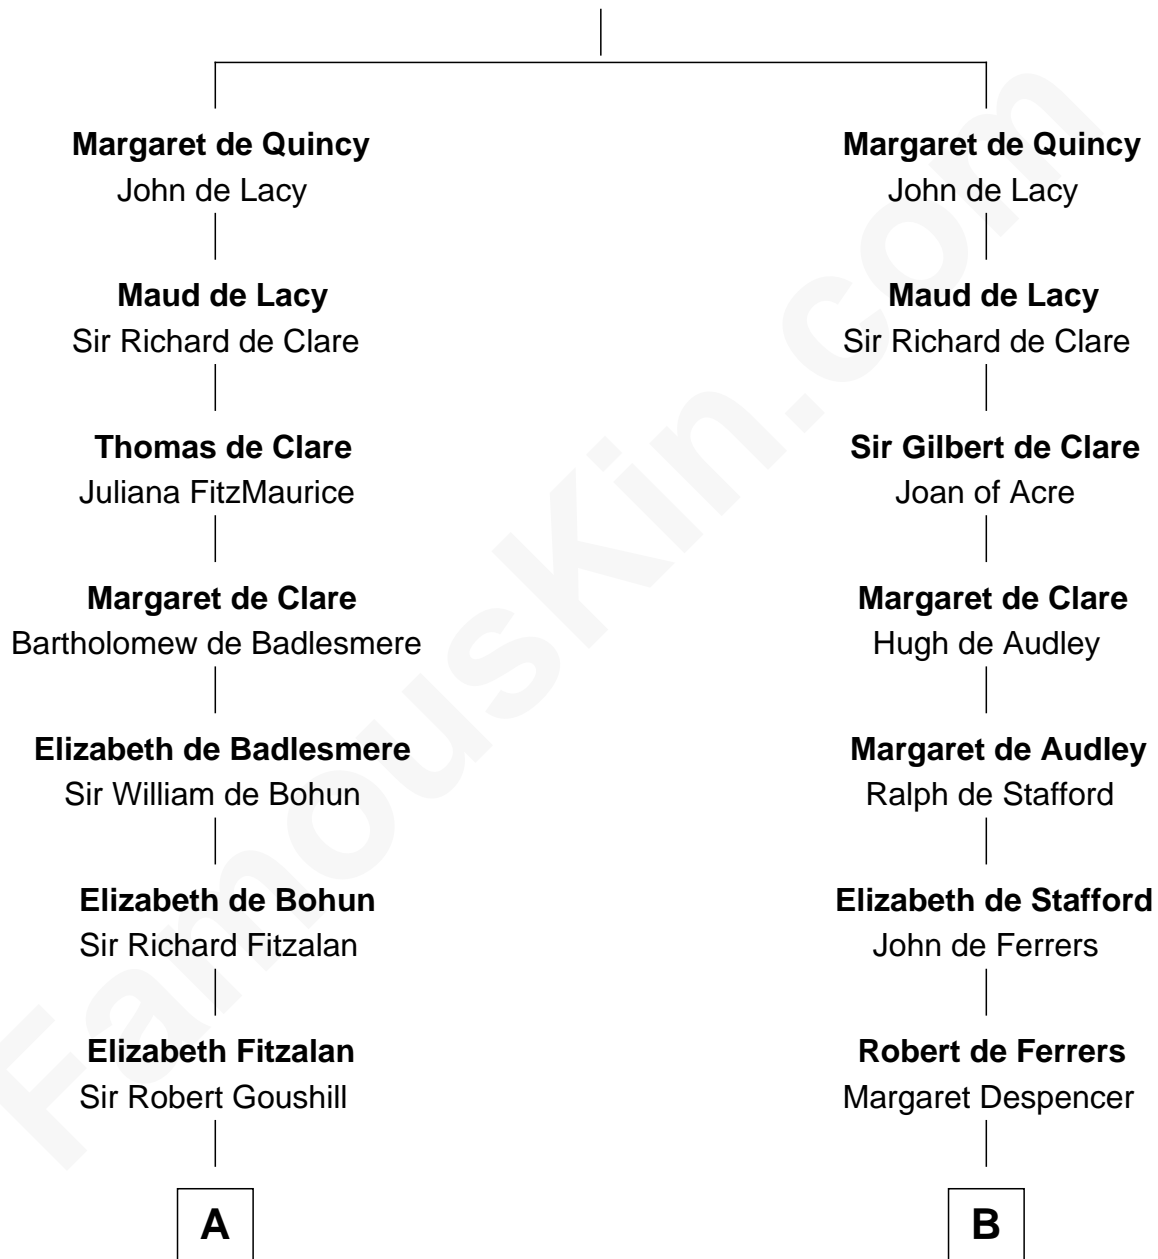

**FamousKin.com**  
**Relationship Chart of**  
**Zachary Taylor**  
*12th U.S. President*

**16th cousin 4 times removed of**  
**Jonathan Swift**  
*Author of Gulliver's Travels*

**Sir Robert II de Quincy**  
 Hawise of Chester

**C**

Francis Strother  
Susannah Dabney

William Strother  
Sarah Bayly

Sarah Dabney Strother  
Col. Richard Taylor

Zachary Taylor  
*12th U.S. President*

FamousKin.com