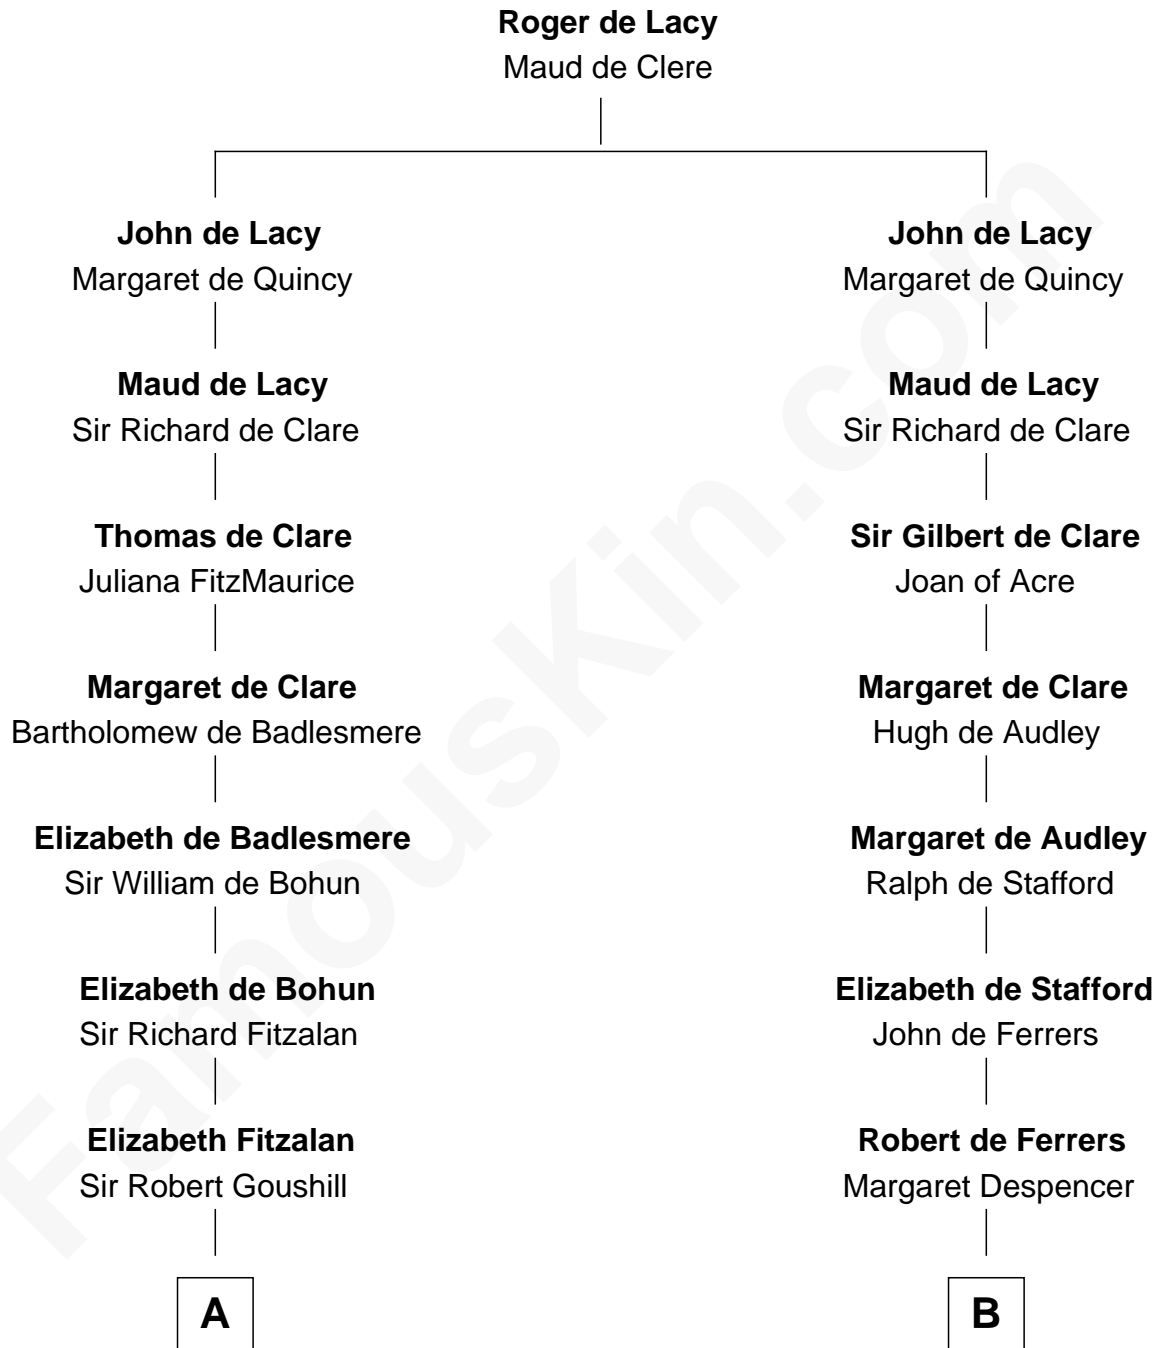

**FamousKin.com**  
**Relationship Chart of**  
**Zachary Taylor**  
*12th U.S. President*

**16th cousin 4 times removed of**  
**Jonathan Swift**  
*Author of Gulliver's Travels*

**C**

—  
**Francis Strother**  
Susannah Dabney

—  
**William Strother**  
Sarah Bayly

—  
**Sarah Dabney Strother**  
Col. Richard Taylor

—  
**Zachary Taylor**  
*12th U.S. President*

FamousKin.com