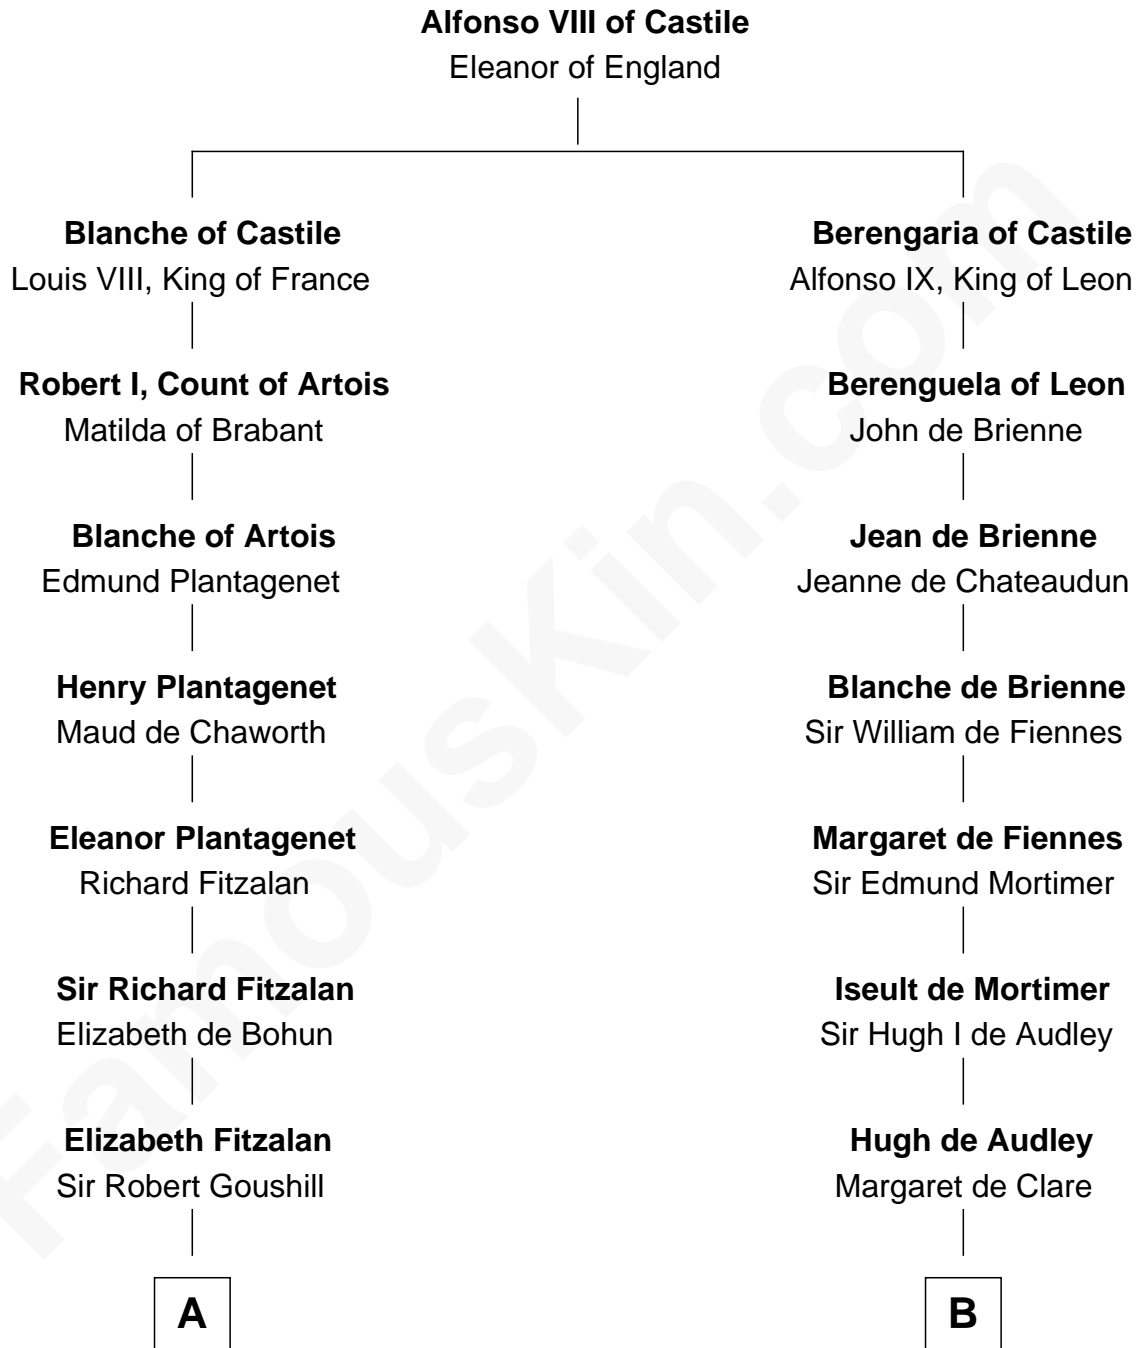

FamousKin.com
Relationship Chart of
Zachary Taylor
12th U.S. President

19th cousin 1 time removed of
Jonathan Swift
Author of Gulliver's Travels

C

Francis Strother
Susannah Dabney

William Strother
Sarah Bayly

Sarah Dabney Strother
Col. Richard Taylor

Zachary Taylor
12th U.S. President

D

Elizabeth Dryden
Rev. Thomas Swift

Jonathan Swift
Abigail Erick

Jonathan Swift
Author of Gulliver's Travels

FamousKin.com