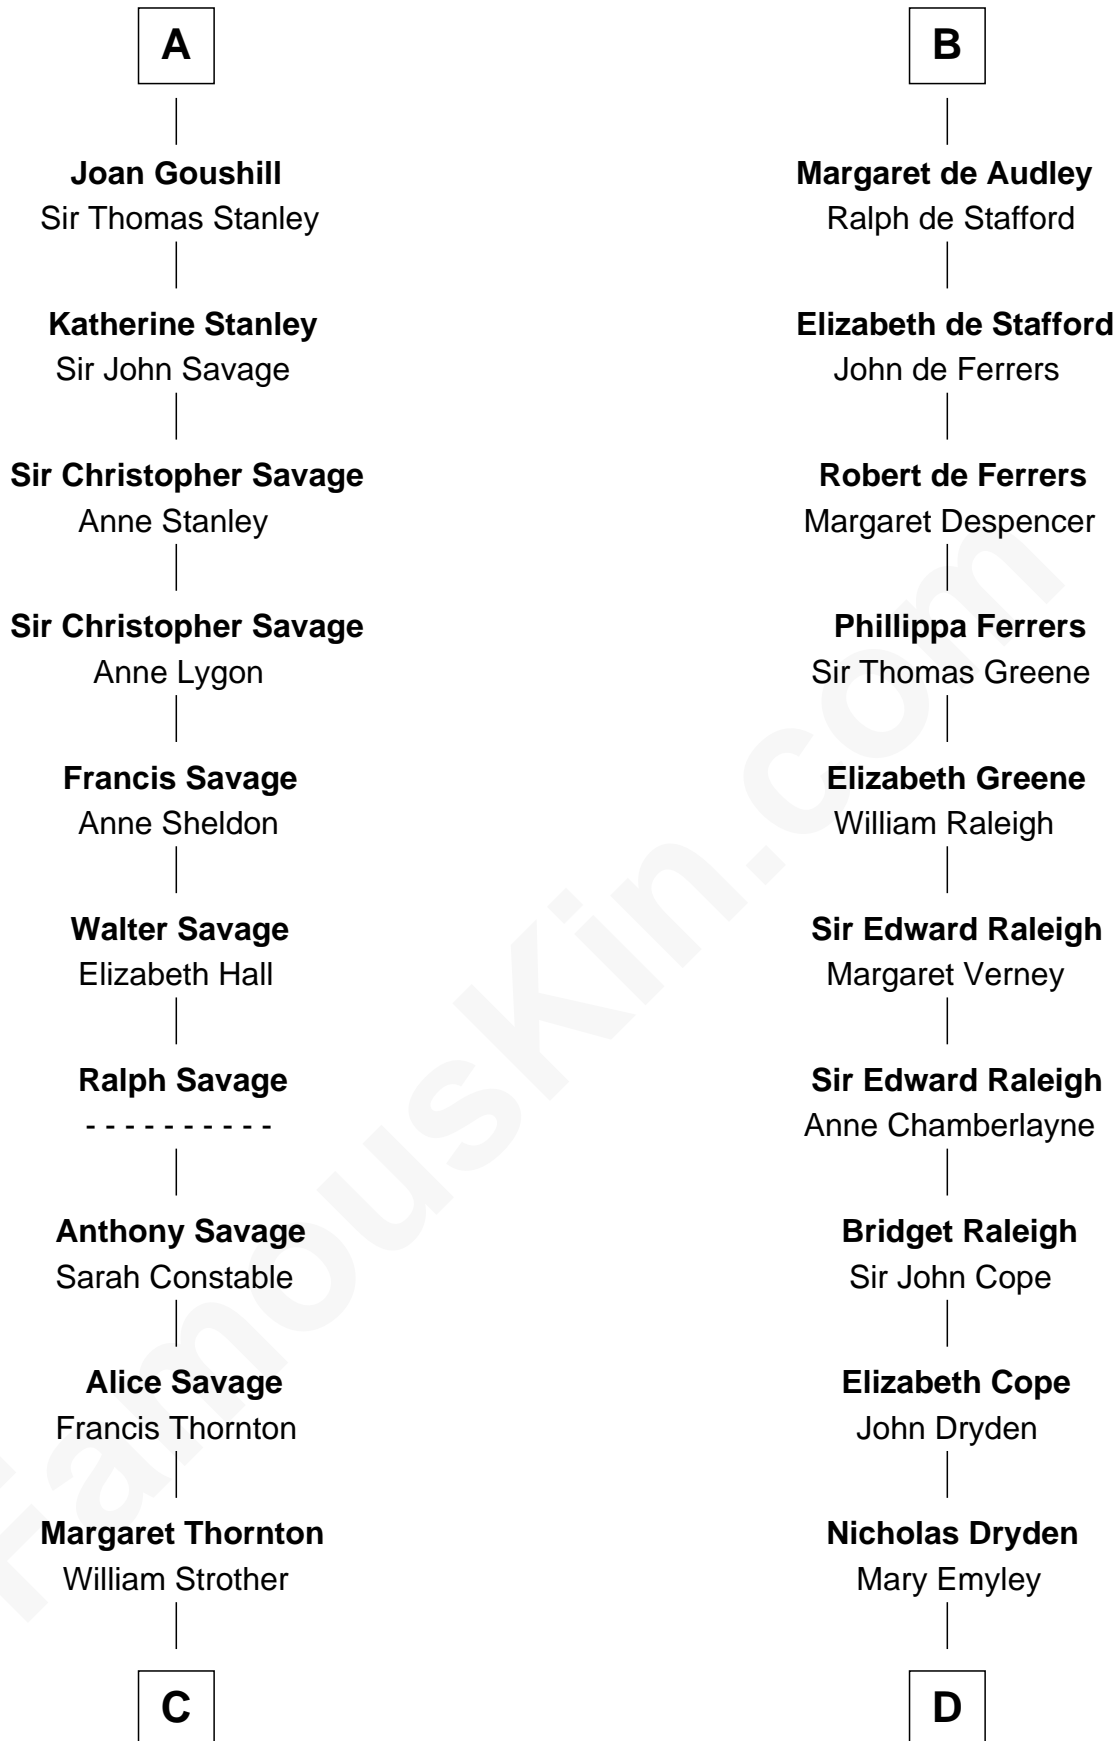

FamousKin.com
Relationship Chart of
Zachary Taylor
12th U.S. President

19th cousin 1 time removed of
Jonathan Swift
Author of Gulliver's Travels

C

Francis Strother
Susannah Dabney

William Strother
Sarah Bayly

Sarah Dabney Strother
Col. Richard Taylor

Zachary Taylor
12th U.S. President

D

Elizabeth Dryden
Rev. Thomas Swift

Jonathan Swift
Abigail Erick

Jonathan Swift
Author of Gulliver's Travels

FamousKin.com