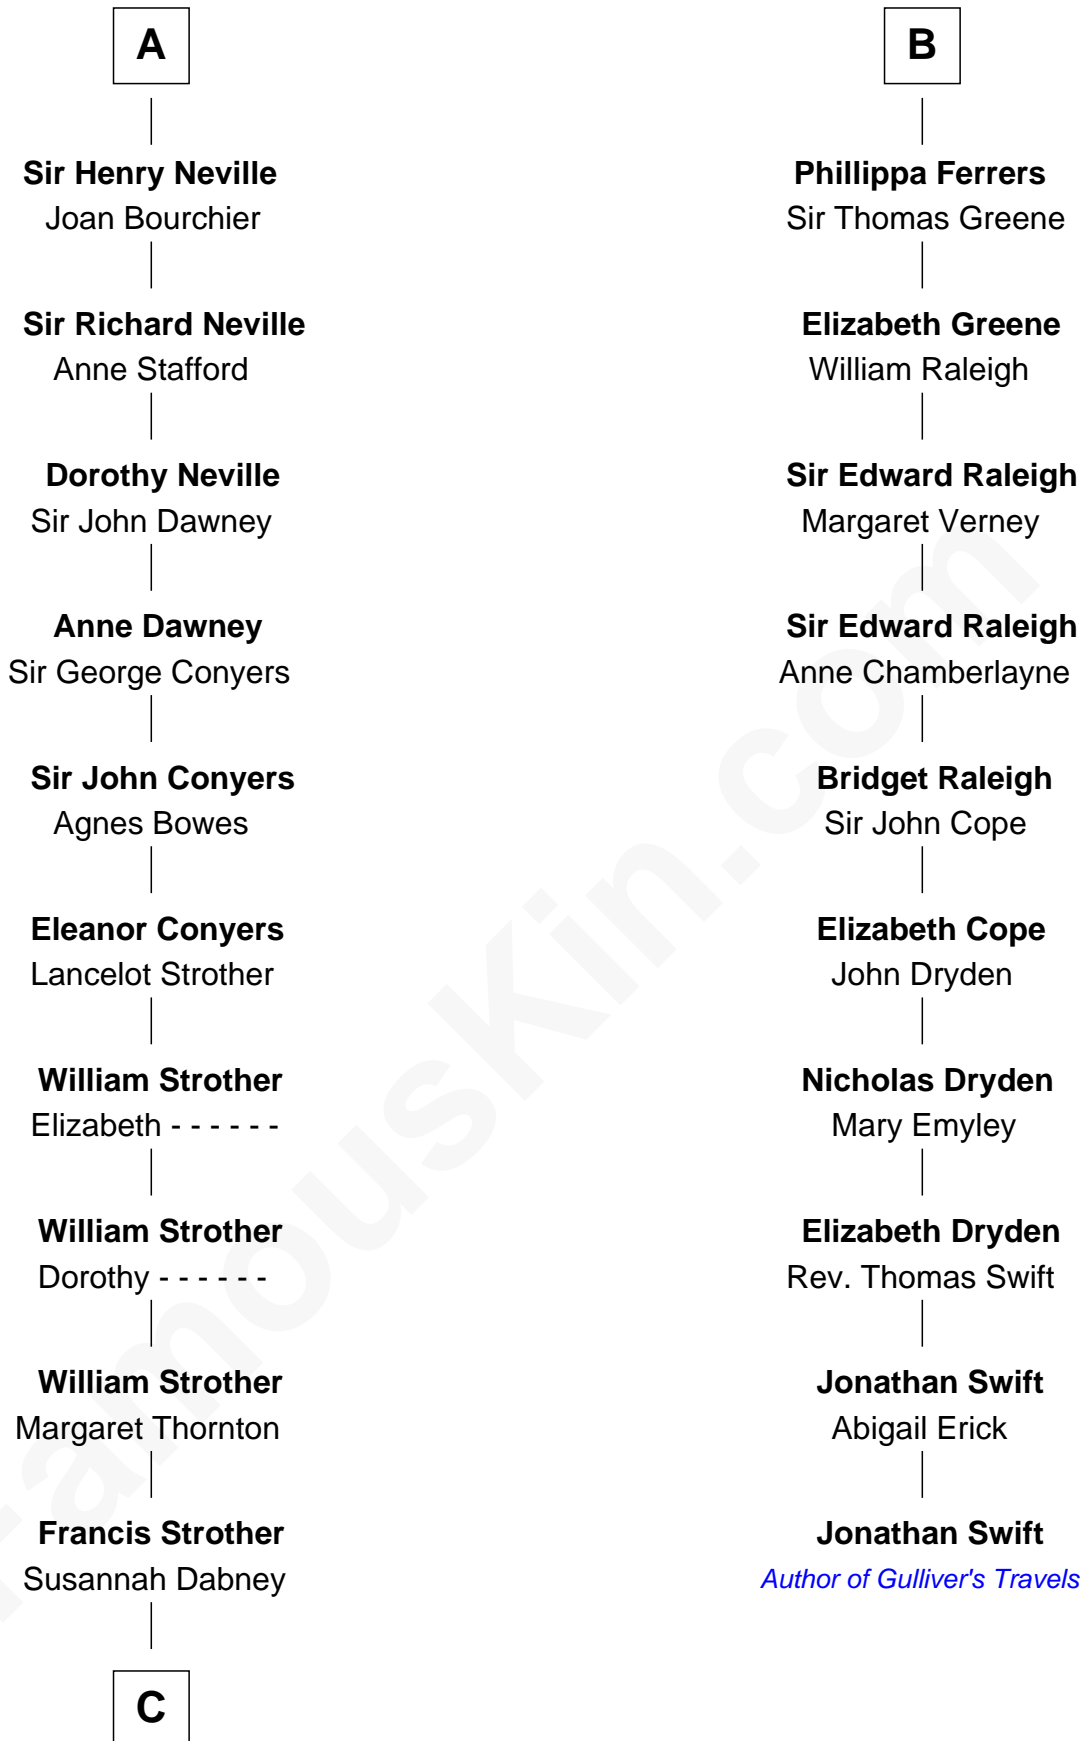

**FamousKin.com**  
**Relationship Chart of**  
**Zachary Taylor**  
*12th U.S. President*

**16th cousin 3 times removed of**  
**Jonathan Swift**  
*Author of Gulliver's Travels*

**Sir William Longespee**  
 Ela of Salisbury

**C**

William Strother

Sarah Bayly

Sarah Dabney Strother

Col. Richard Taylor

Zachary Taylor

*12th U.S. President*

FamousKin.com