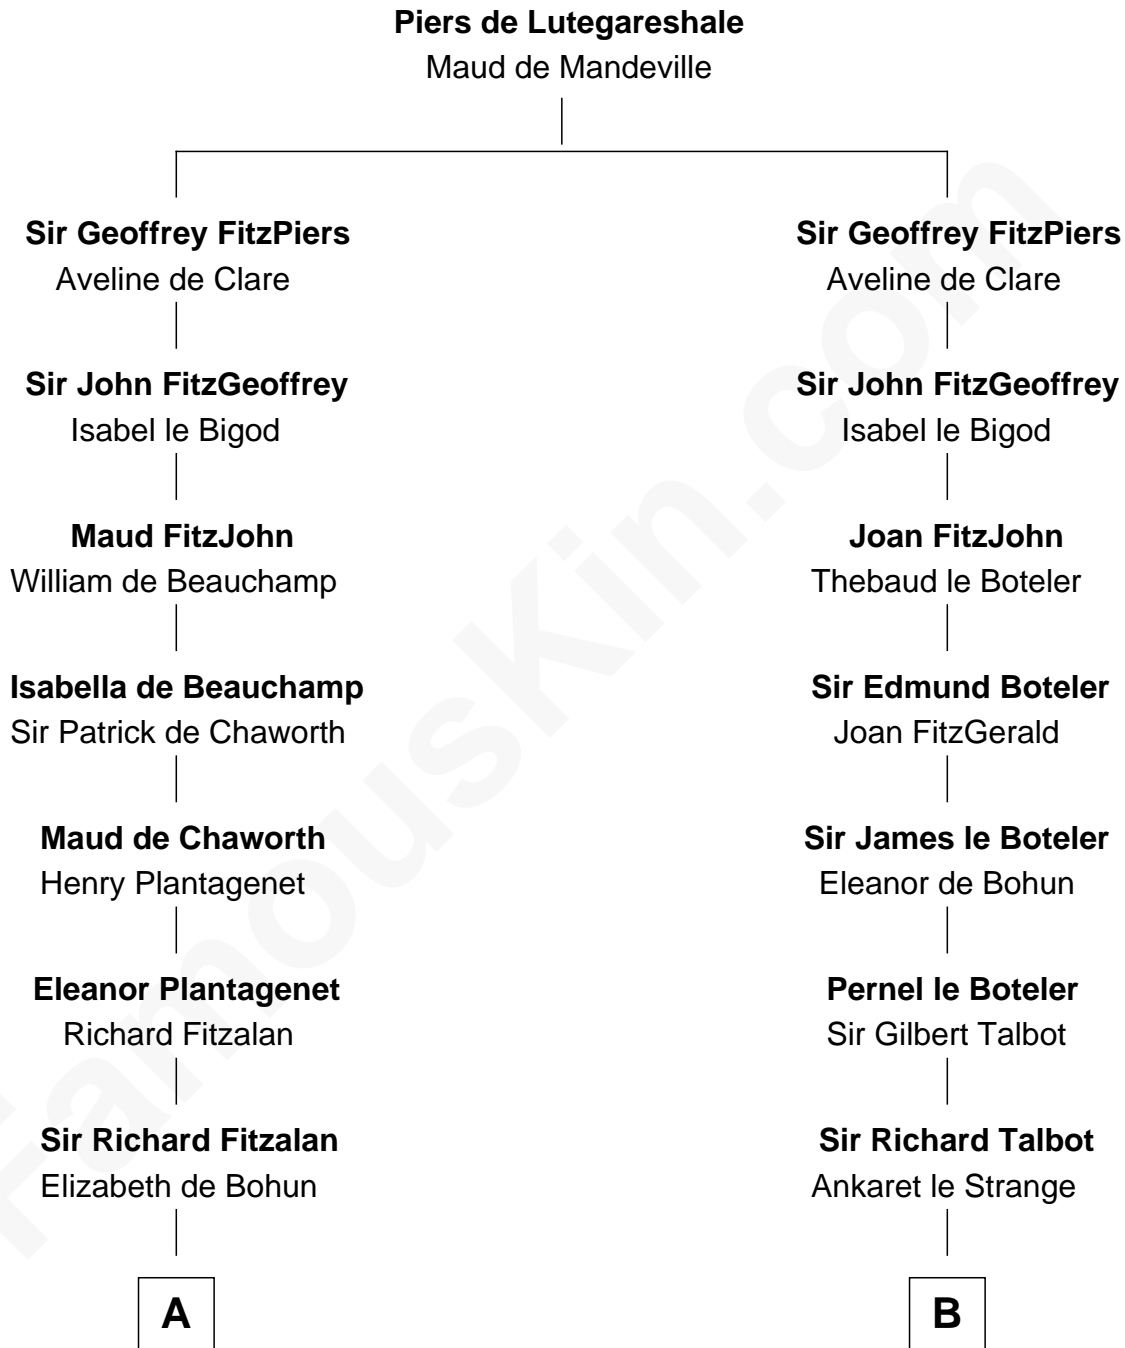

**FamousKin.com**  
**Relationship Chart of**  
**Zachary Taylor**  
*12th U.S. President*

**17th cousin 4 times removed of**  
**Jonathan Swift**  
*Author of Gulliver's Travels*

**C**

—  
**Margaret Thornton**

William Strother

—  
**Francis Strother**

Susannah Dabney

—  
**William Strother**

Sarah Bayly

—  
**Sarah Dabney Strother**

Col. Richard Taylor

—  
**Zachary Taylor**

*12th U.S. President*