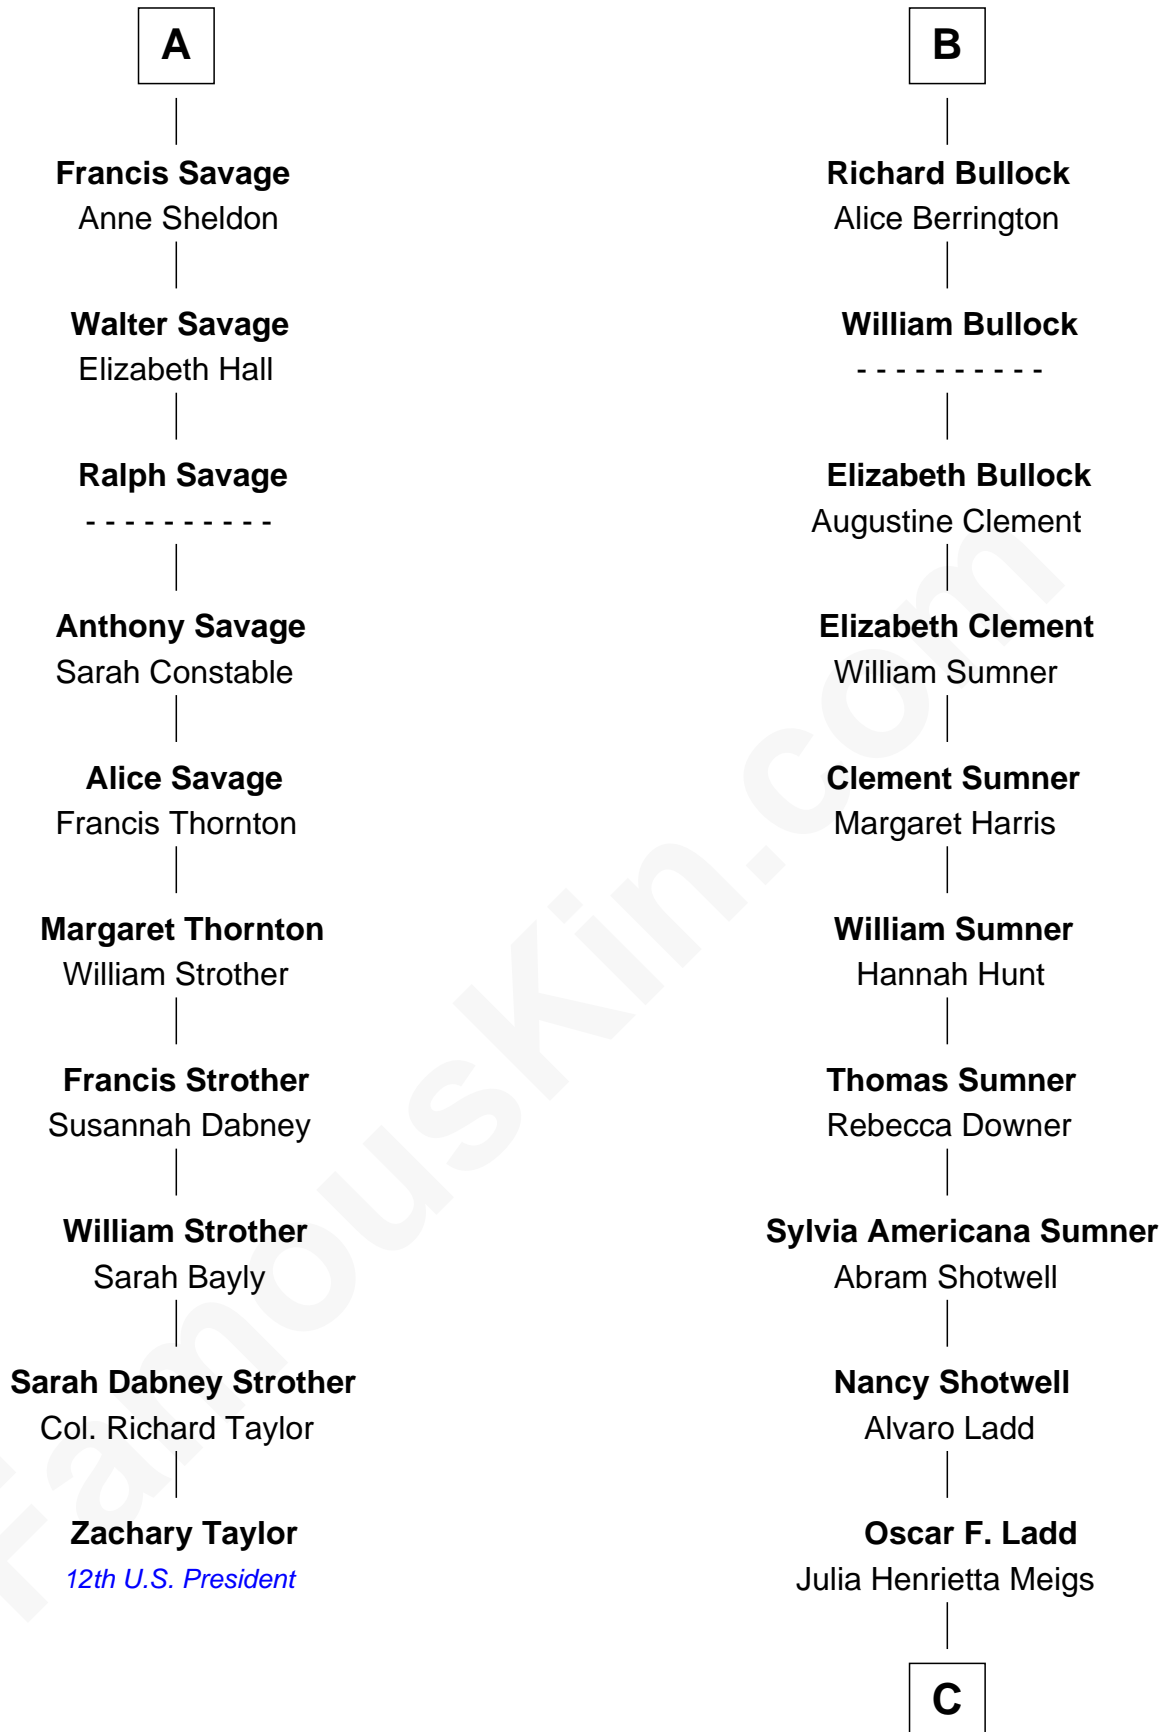

FamousKin.com
Relationship Chart of
Zachary Taylor
12th U.S. President

16th cousin 2 times removed of

Alan Ladd
Movie Actor

C

Alan Harwood Ladd

Selina Raleigh

Alan Ladd

Movie Actor

FamousKin.com