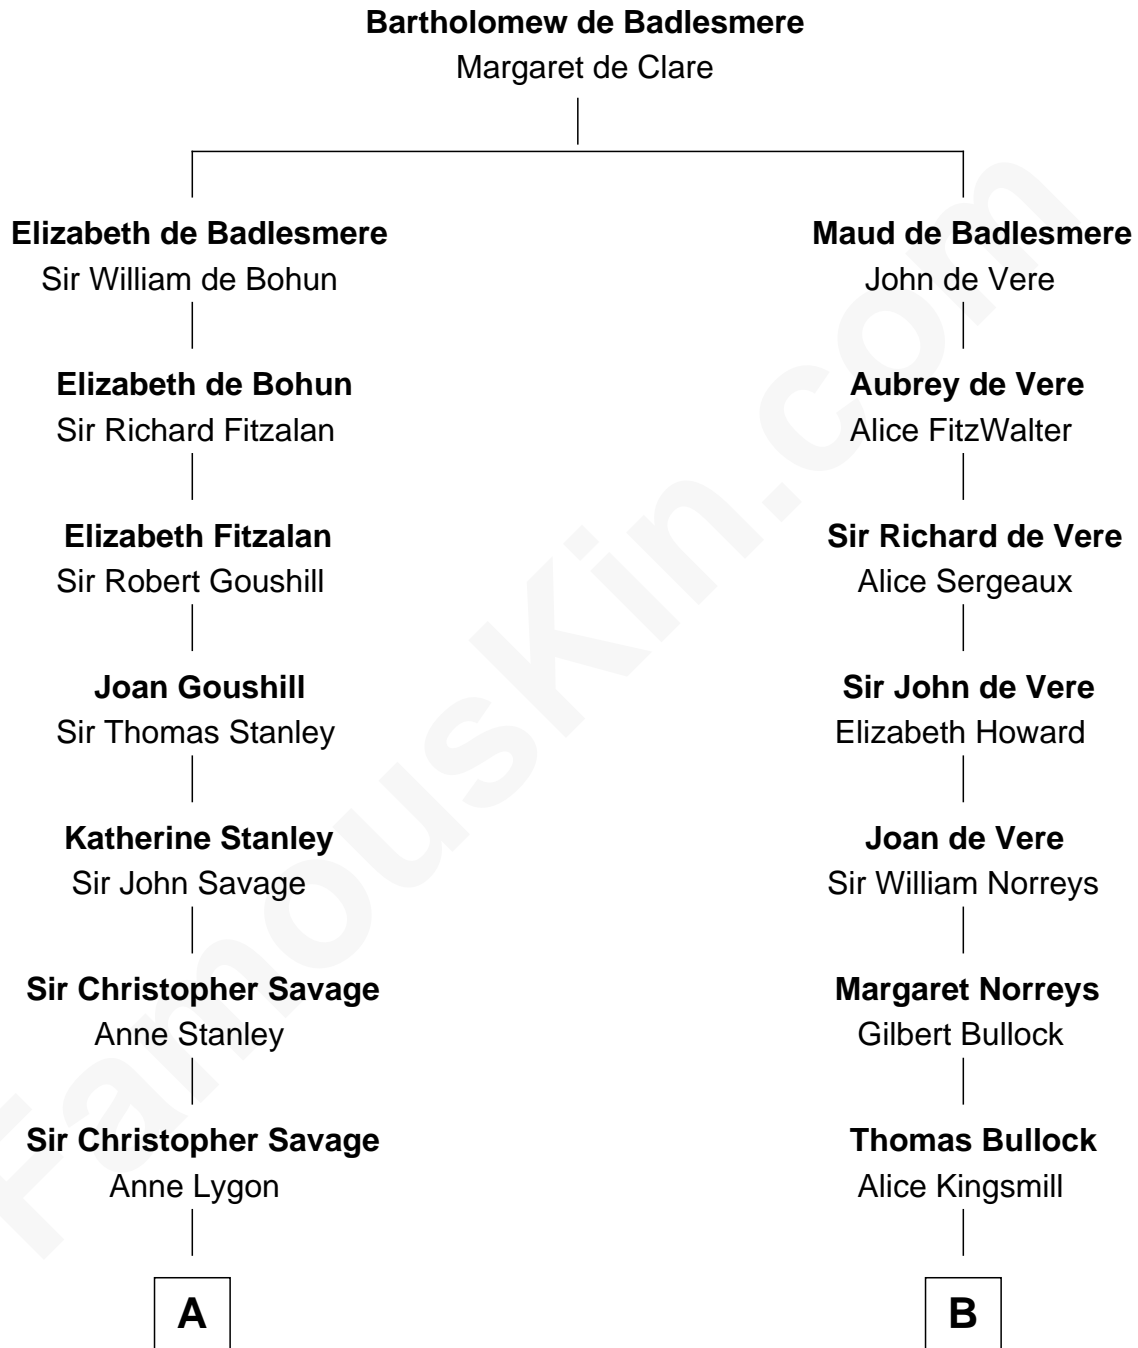

FamousKin.com
Relationship Chart of
Zachary Taylor
12th U.S. President

16th cousin 2 times removed of

Alan Ladd
Movie Actor

C

Alan Harwood Ladd

Selina Raleigh

Alan Ladd

Movie Actor

FamousKin.com