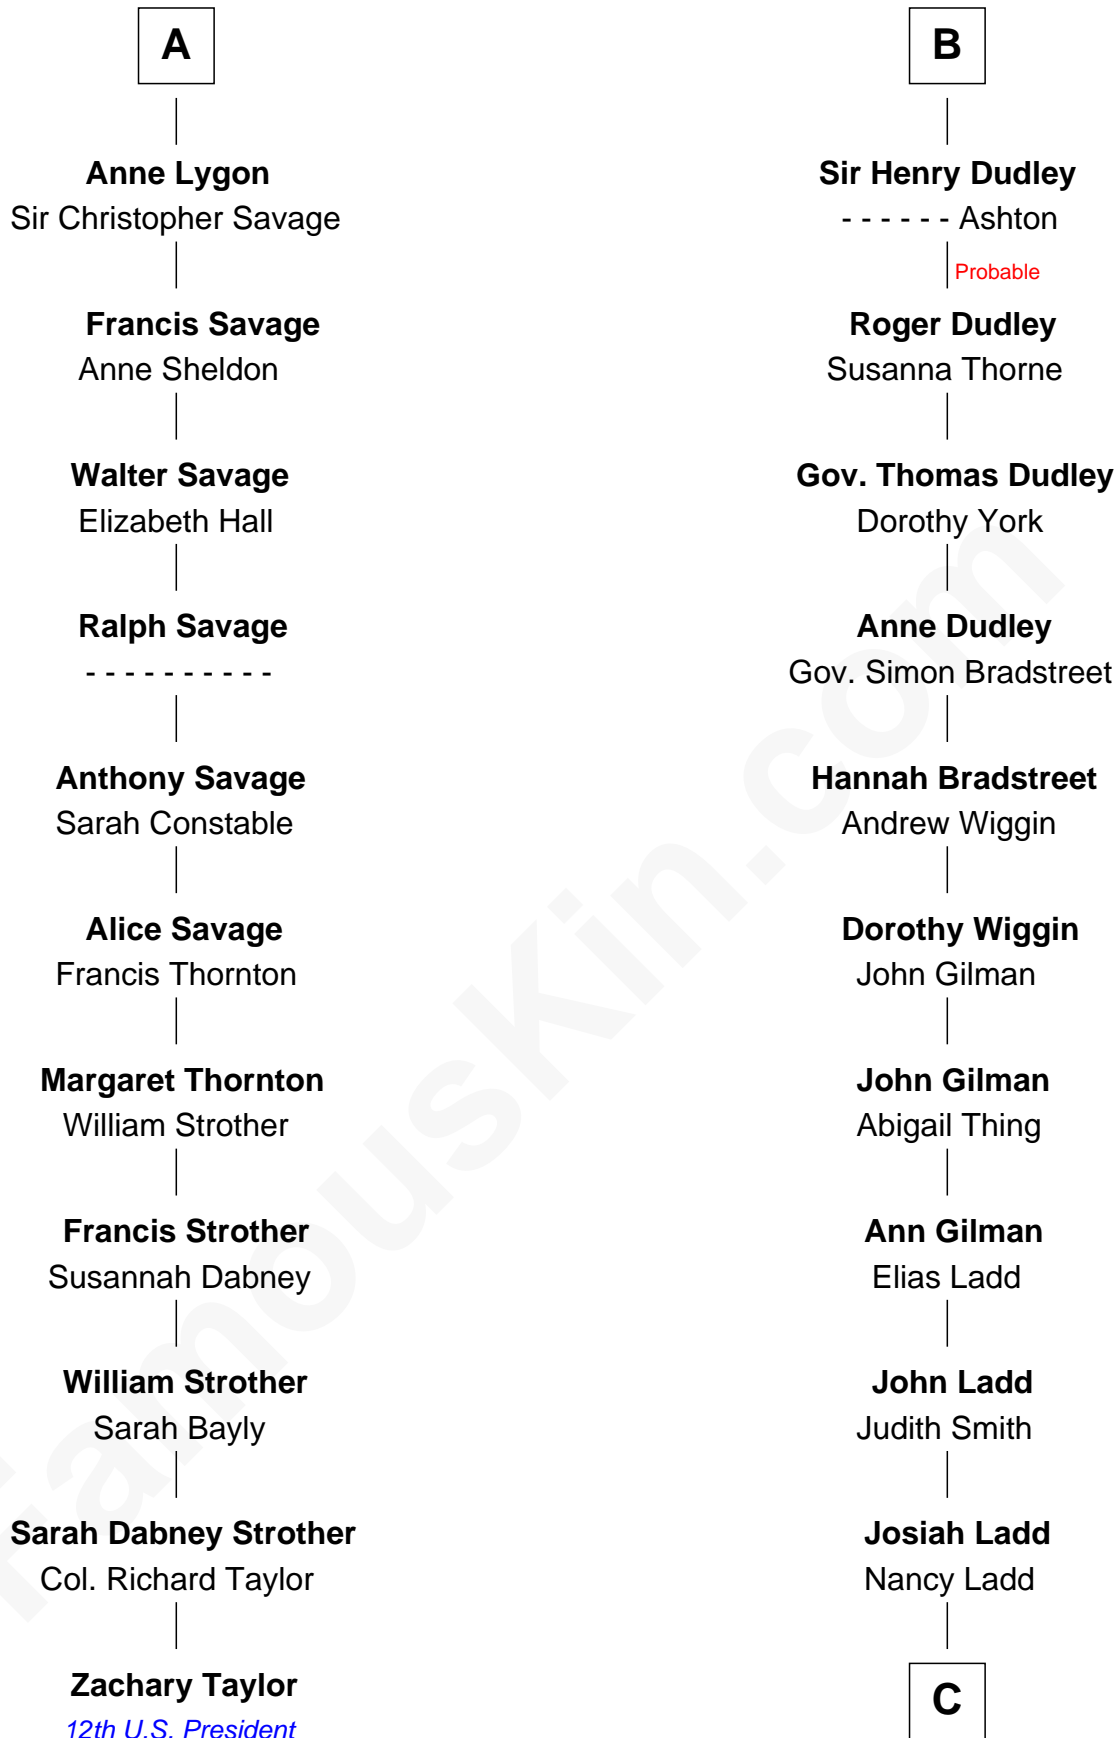

**FamousKin.com**  
**Relationship Chart of**  
**Zachary Taylor**  
*12th U.S. President*

**17th cousin 3 times removed of**  
**Alan Ladd**  
*Movie Actor*

**Margaret de Audley**  
 Ralph de Stafford

**C**

—  
**Alvaro Ladd**  
Nancy Shotwell

—  
**Oscar F. Ladd**  
Julia Henrietta Meigs

—  
**Alan Harwood Ladd**  
Selina Raleigh

—  
**Alan Ladd**  
*Movie Actor*

FamousKin.com