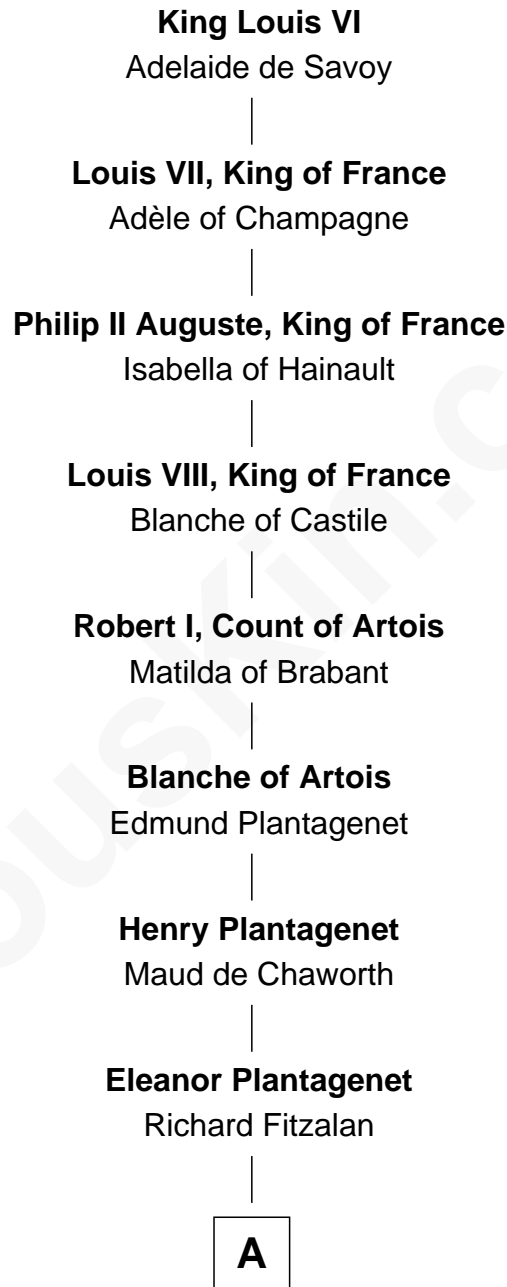

FamousKin.com Relationship Chart of

Zachary Taylor

12th U.S. President

21st Great-grandson of

King Louis VI

King of France

A

Sir Richard Fitzalan

Elizabeth de Bohun

Elizabeth Fitzalan

Sir Robert Goushill

Joan Goushill

Sir Thomas Stanley

Katherine Stanley

Sir John Savage

Sir Christopher Savage

Anne Stanley

Sir Christopher Savage

Anne Lygon

Francis Savage

Anne Sheldon

Walter Savage

Elizabeth Hall

Ralph Savage

.....
Anthony Savage

Sarah Constable

B

B

—
Alice Savage

Francis Thornton

—
Margaret Thornton

William Strother