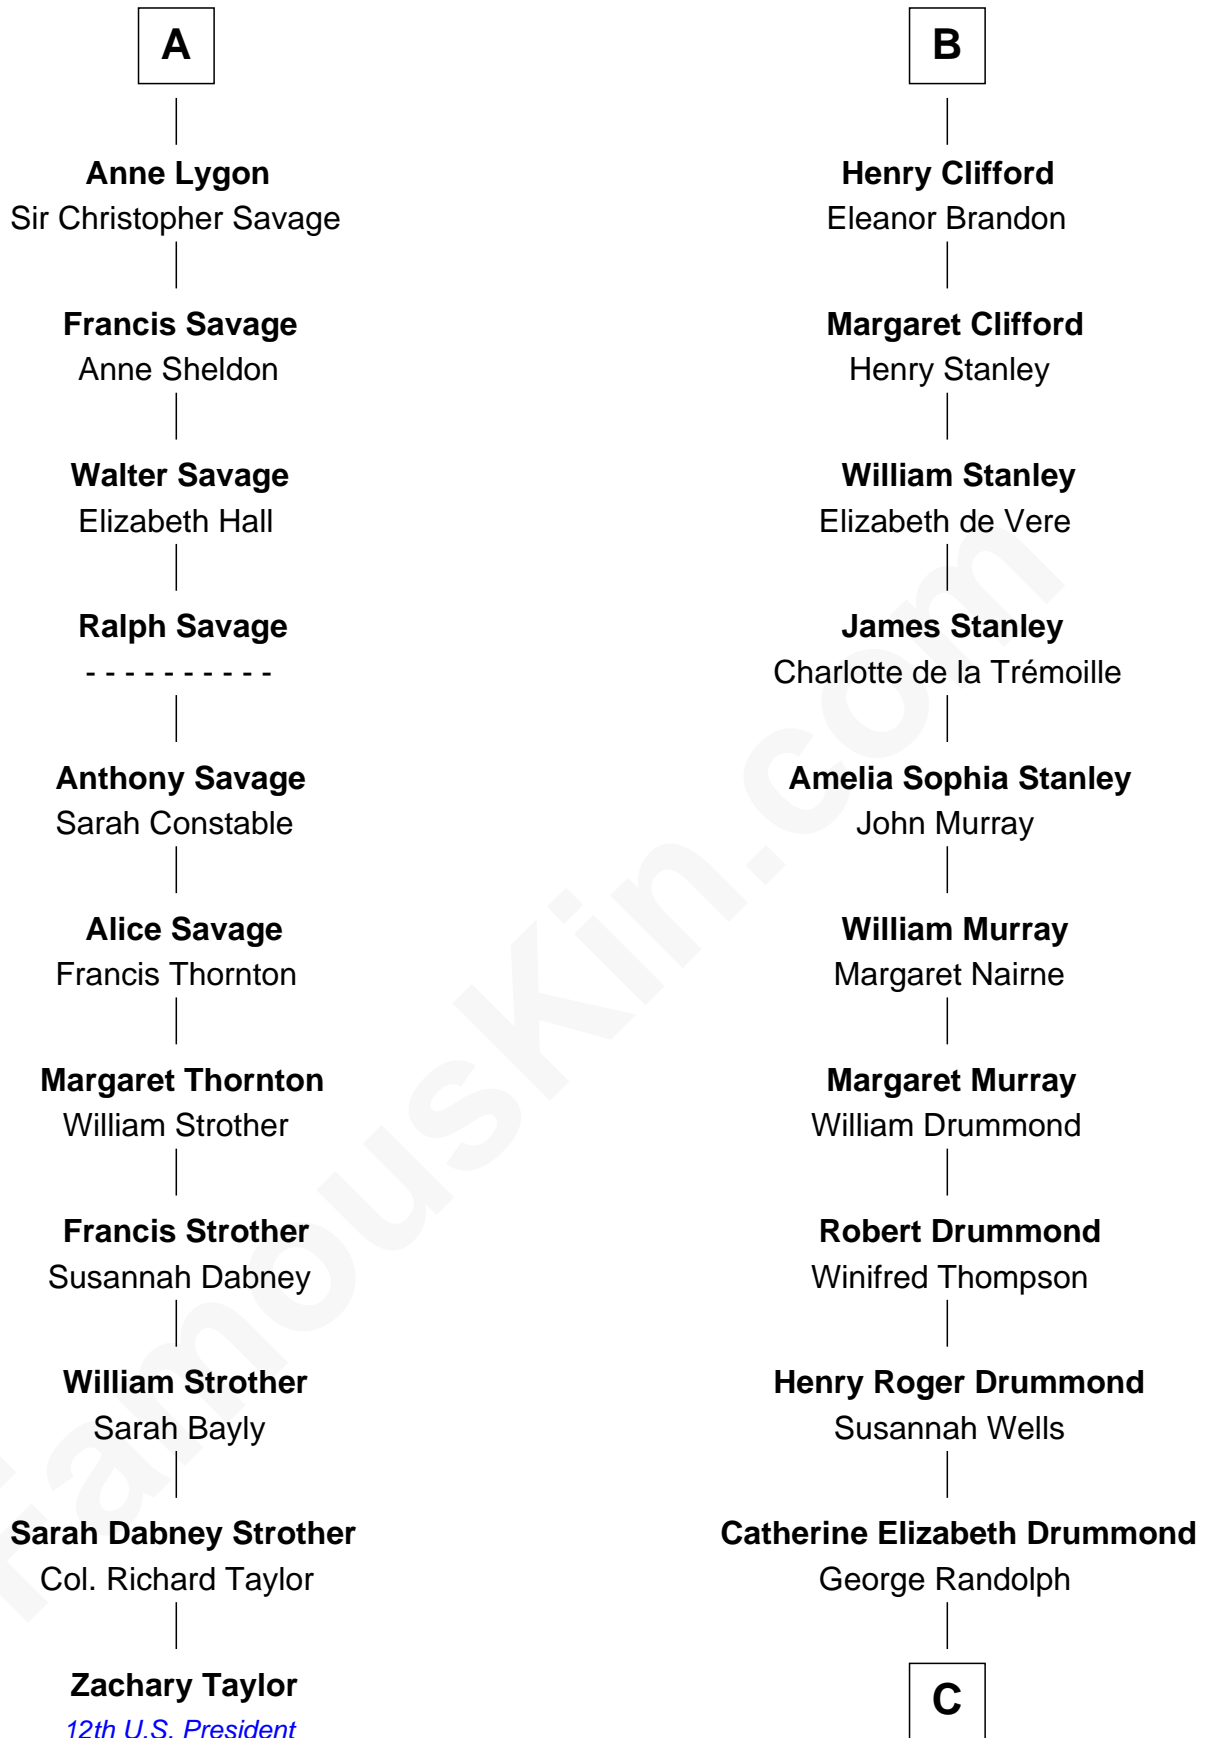

FamousKin.com
Relationship Chart of
Zachary Taylor
12th U.S. President

17th cousin 4 times removed of
Hugh Grant
Movie Actor

C

—
Cyril Randolph

Frances Selina Hervey

—
Felton George Randolph

Emily Margaret Nepean

—
Margaret Isobel Randolph

John Cassilis MacLean

—
Fynvola Susan MacLean

James Murray Grant

—
Hugh Grant

Movie Actor

FamousKin.com