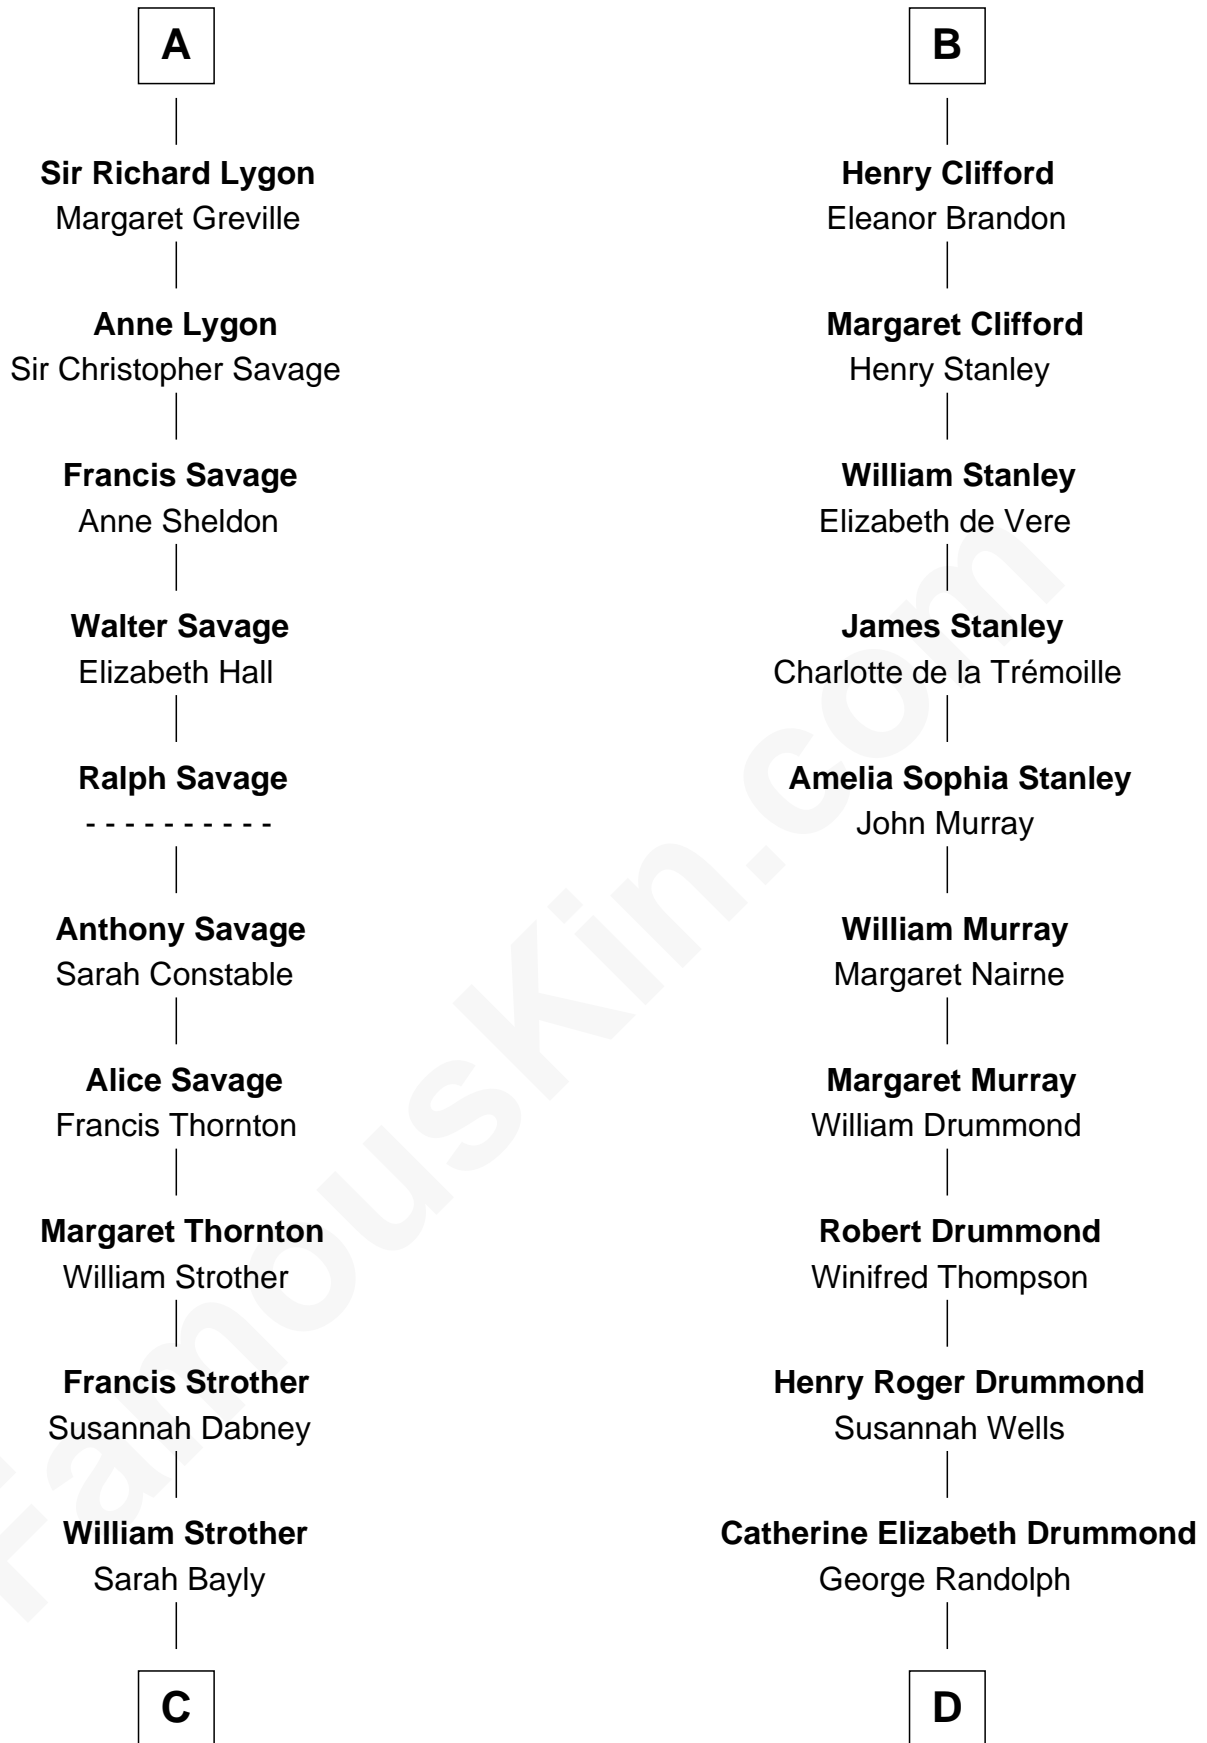

**FamousKin.com**  
**Relationship Chart of**  
**Zachary Taylor**  
*12th U.S. President*

**18th cousin 3 times removed of**  
**Hugh Grant**  
*Movie Actor*

**C**

**Sarah Dabney Strother**

Col. Richard Taylor

**Zachary Taylor**

*12th U.S. President*

**D**

**Cyril Randolph**

Frances Selina Hervey

**Felton George Randolph**

Emily Margaret Nepean

**Margaret Isobel Randolph**