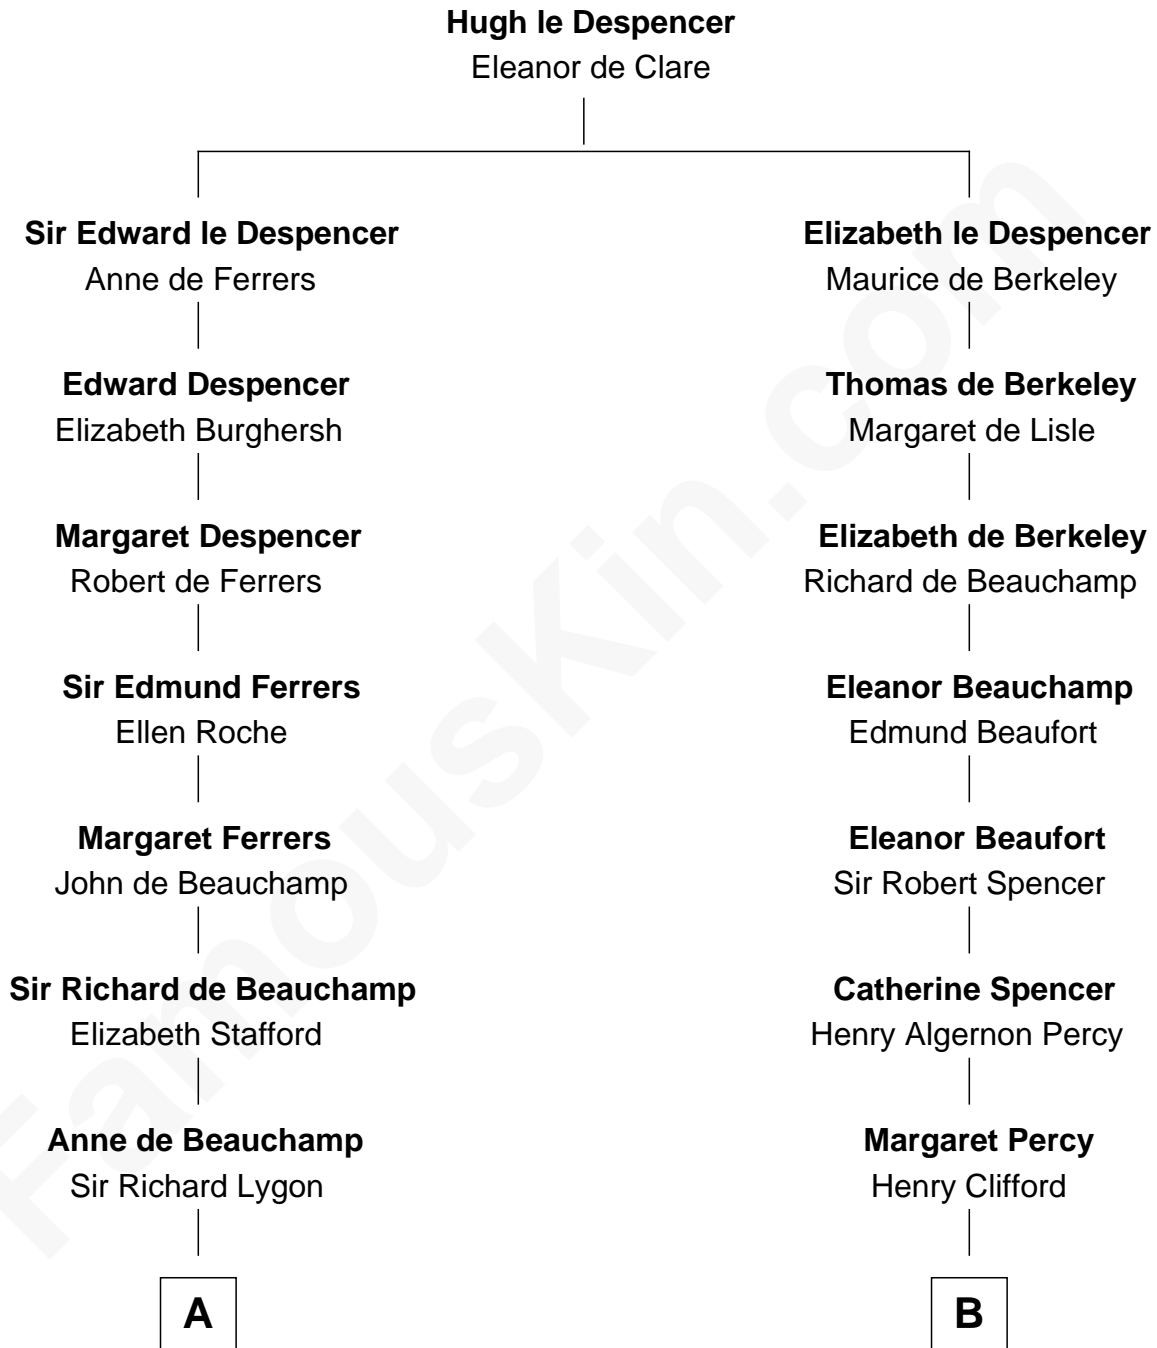

**FamousKin.com**  
**Relationship Chart of**  
**Zachary Taylor**  
*12th U.S. President*

**18th cousin 3 times removed of**  
**Hugh Grant**  
*Movie Actor*

**C**

**Sarah Dabney Strother**

Col. Richard Taylor

**Zachary Taylor**

*12th U.S. President*

**D**

**Cyril Randolph**

Frances Selina Hervey

**Felton George Randolph**

Emily Margaret Nepean

**Margaret Isobel Randolph**