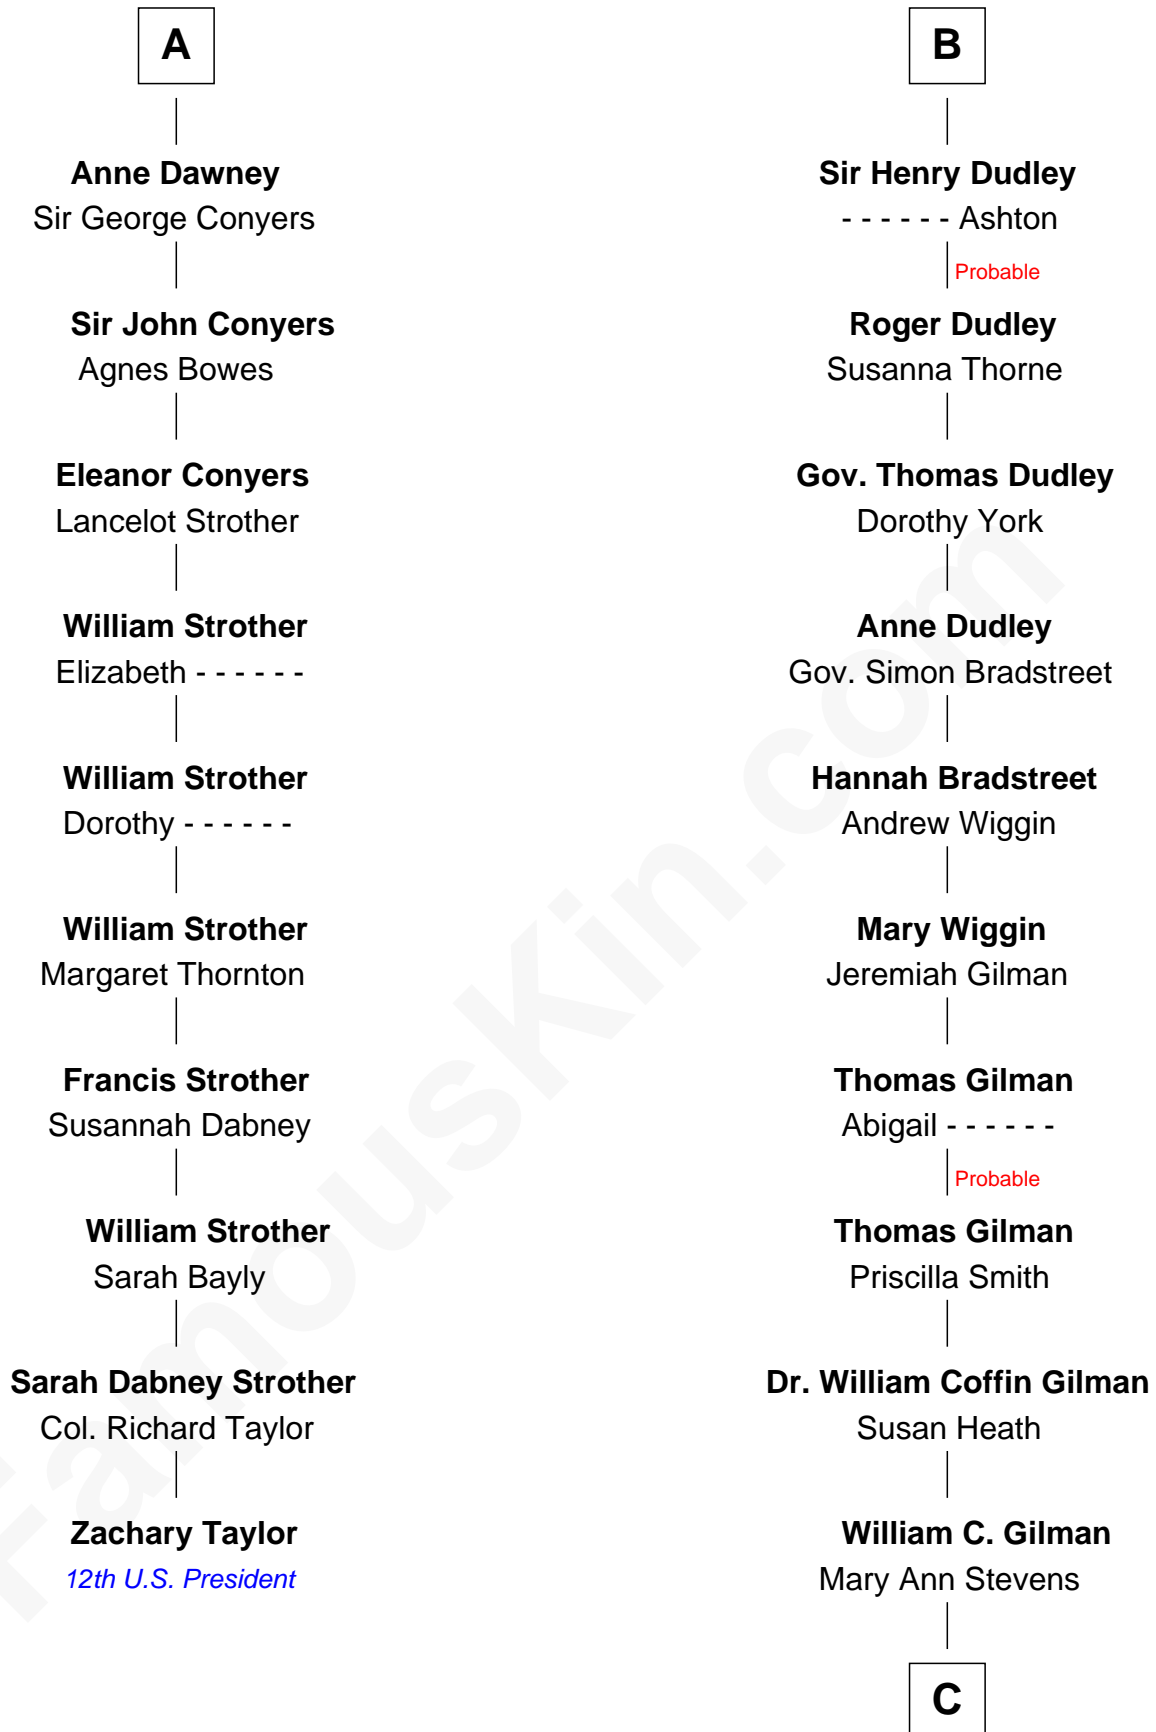

FamousKin.com
Relationship Chart of
Zachary Taylor
12th U.S. President

16th cousin 4 times removed of
George Hamilton
TV and Movie Actor

C

George C. Gilman
Elizabeth Melissa Lane

Lillian C. Gilman
Harry Fuller Hamilton

George William Hamilton
Anne Lucille Stevens

George Hamilton
TV and Movie Actor