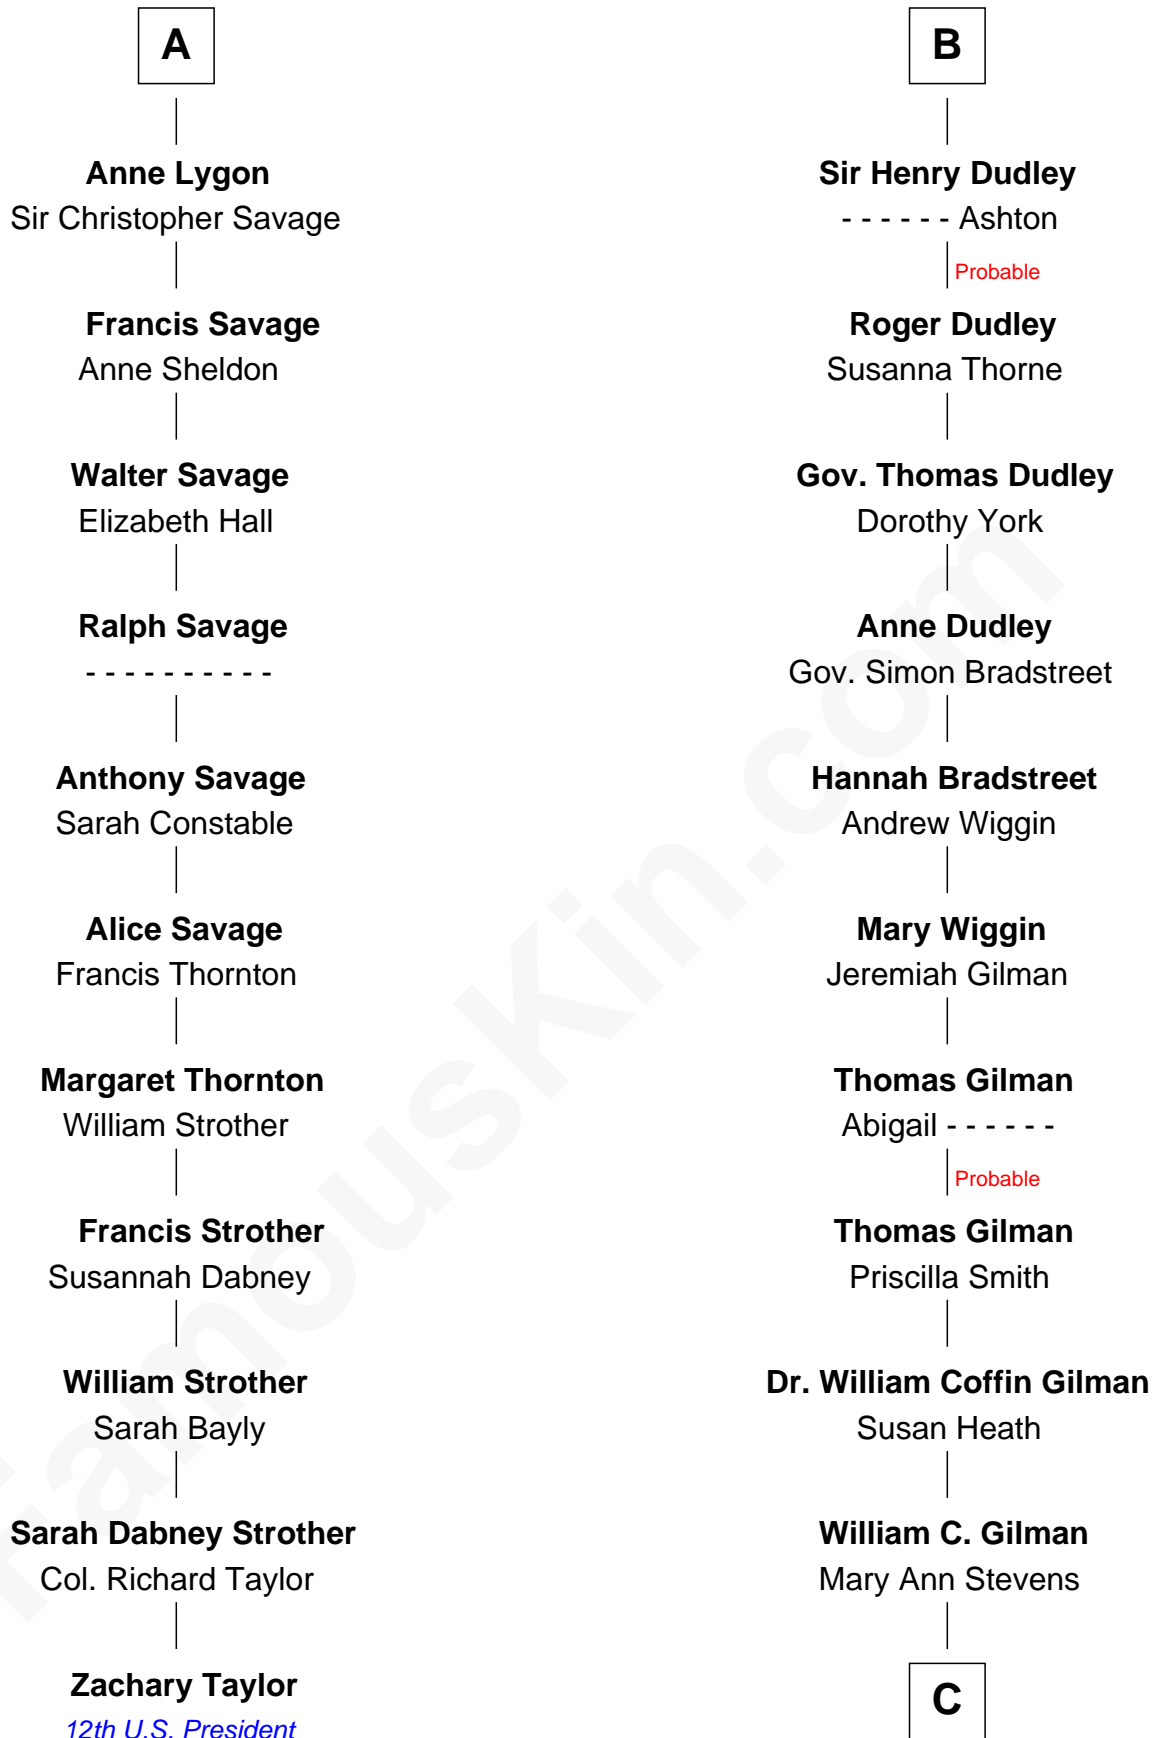

FamousKin.com
Relationship Chart of
Zachary Taylor
12th U.S. President

17th cousin 3 times removed of
George Hamilton
TV and Movie Actor

Margaret de Audley
 Ralph de Stafford

C

George C. Gilman
Elizabeth Melissa Lane

Lillian C. Gilman
Harry Fuller Hamilton

George William Hamilton
Anne Lucille Stevens

George Hamilton
TV and Movie Actor