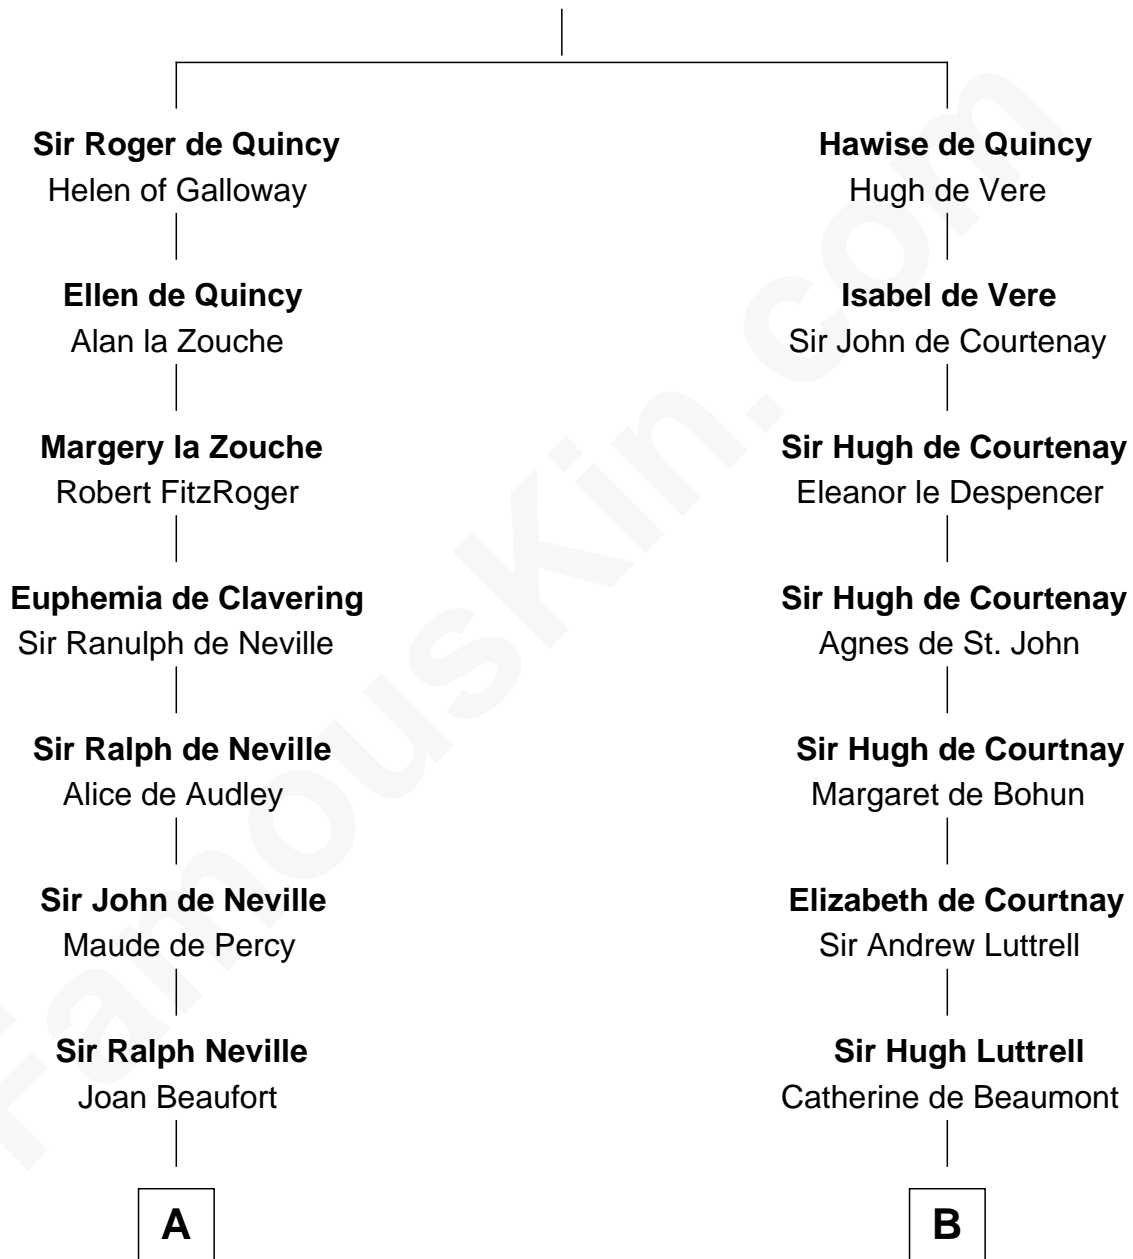

FamousKin.com Relationship Chart of

Zachary Taylor

12th U.S. President

20th cousin of

Herman Melville

Author of Moby Dick

Saher de Quincy
Margaret de Beaumont

C

Francis Strother
Susannah Dabney

William Strother
Sarah Bayly

Sarah Dabney Strother
Col. Richard Taylor

Zachary Taylor
12th U.S. President

D

Mercy Greenleaf
John Scollay

Priscilla Scollay
Thomas Melville

Allan Melville
Maria Gansevoort