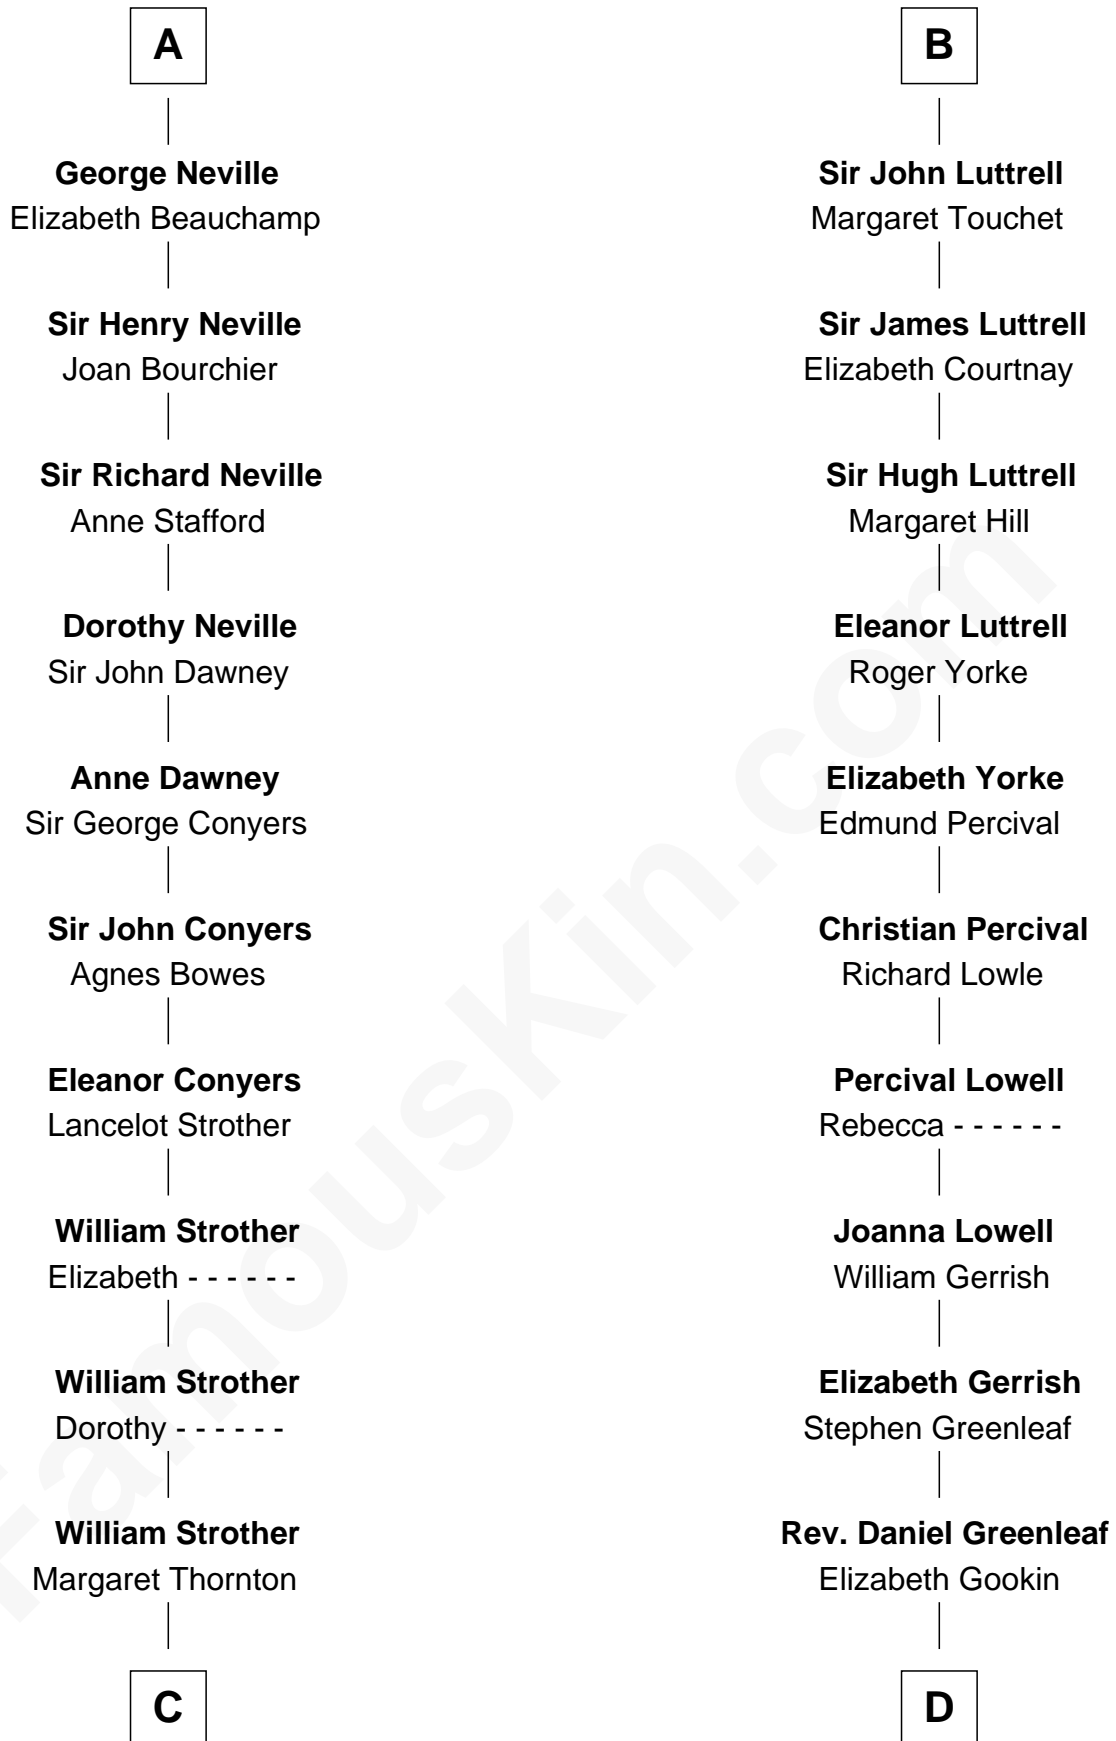

FamousKin.com Relationship Chart of

Zachary Taylor

12th U.S. President

20th cousin of

Herman Melville

Author of Moby Dick

Saher de Quincy
Margaret de Beaumont

C

Francis Strother
Susannah Dabney

William Strother
Sarah Bayly

Sarah Dabney Strother
Col. Richard Taylor

Zachary Taylor
12th U.S. President

D

Mercy Greenleaf
John Scollay

Priscilla Scollay
Thomas Melville

Allan Melville
Maria Gansevoort