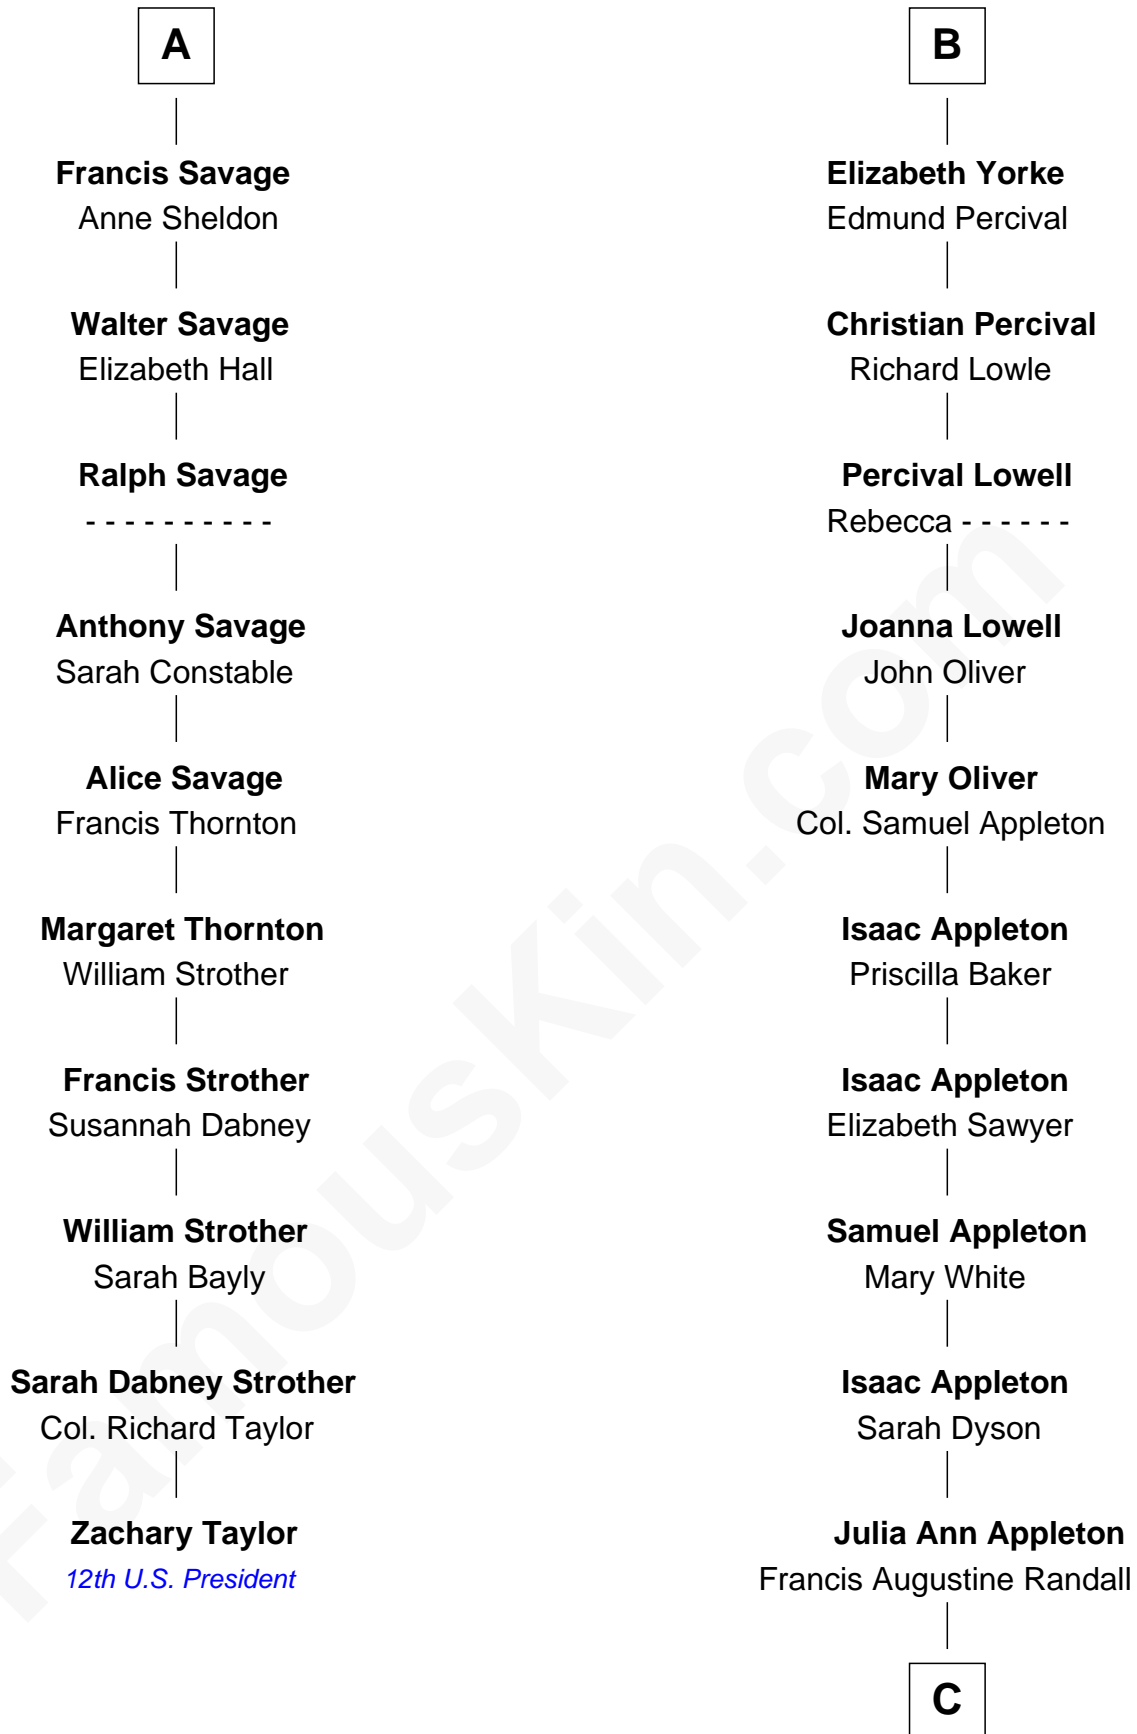

FamousKin.com
Relationship Chart of
Zachary Taylor
12th U.S. President

16th cousin 5 times removed of
James Spader
TV and Movie Actor

Humphrey de Bohun
 Elizabeth Plantagenet

Sir William de Bohun
 Elizabeth de Badlesmere

Margaret de Bohun
 Sir Hugh de Courtnay

Elizabeth de Bohun
 Sir Richard Fitzalan

Elizabeth de Courtnay
 Sir Andrew Luttrell

Elizabeth Fitzalan
 Sir Robert Goushill

Sir Hugh Luttrell
 Catherine de Beaumont

Joan Goushill
 Sir Thomas Stanley

Sir John Luttrell
 Margaret Touchet

Katherine Stanley
 Sir John Savage

Sir James Luttrell
 Elizabeth Courtnay

Sir Christopher Savage
 Anne Stanley

Sir Hugh Luttrell
 Margaret Hill

Sir Christopher Savage
 Anne Lygon

Eleanor Luttrell
 Roger Yorke

A

B

C

Julia M. Randall

William E. Fraser

Edward Abbott Fraser