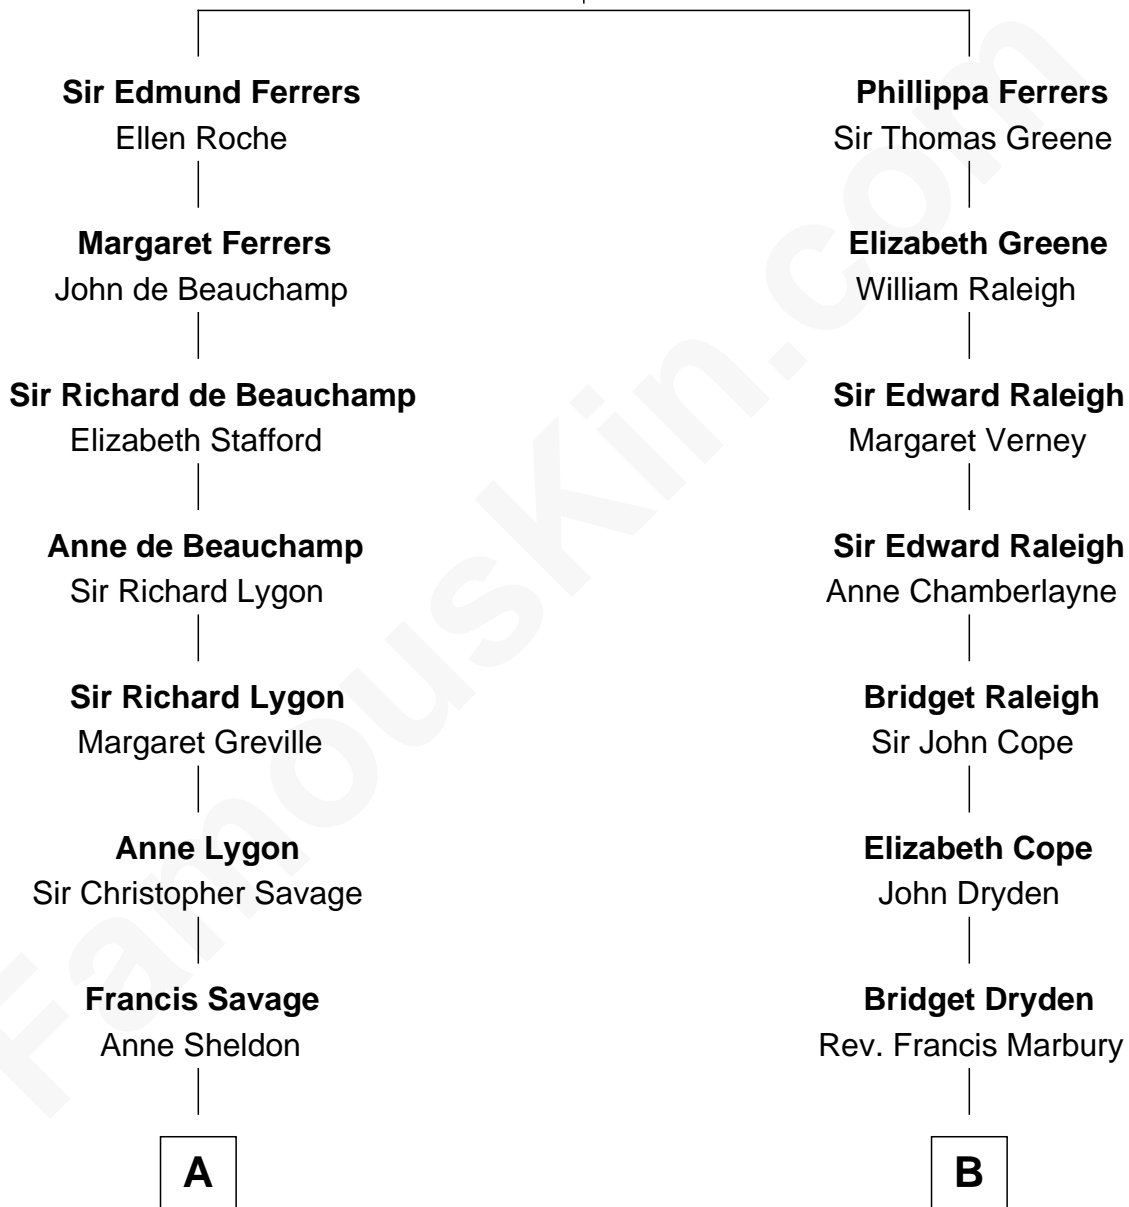

FamousKin.com Relationship Chart of

Zachary Taylor

12th U.S. President

15th cousin 5 times removed of

Elisabeth Shue

TV and Movie Actress

Robert de Ferrers
Margaret Despencer

C

Alexander Hunter Gunn
Harriet Grace Brewster Willcox

Mary Brewster Gunn
Adoniram Judson Wells

Anne Brewster Wells
James William Shue

Elisabeth Shue
TV and Movie Actress