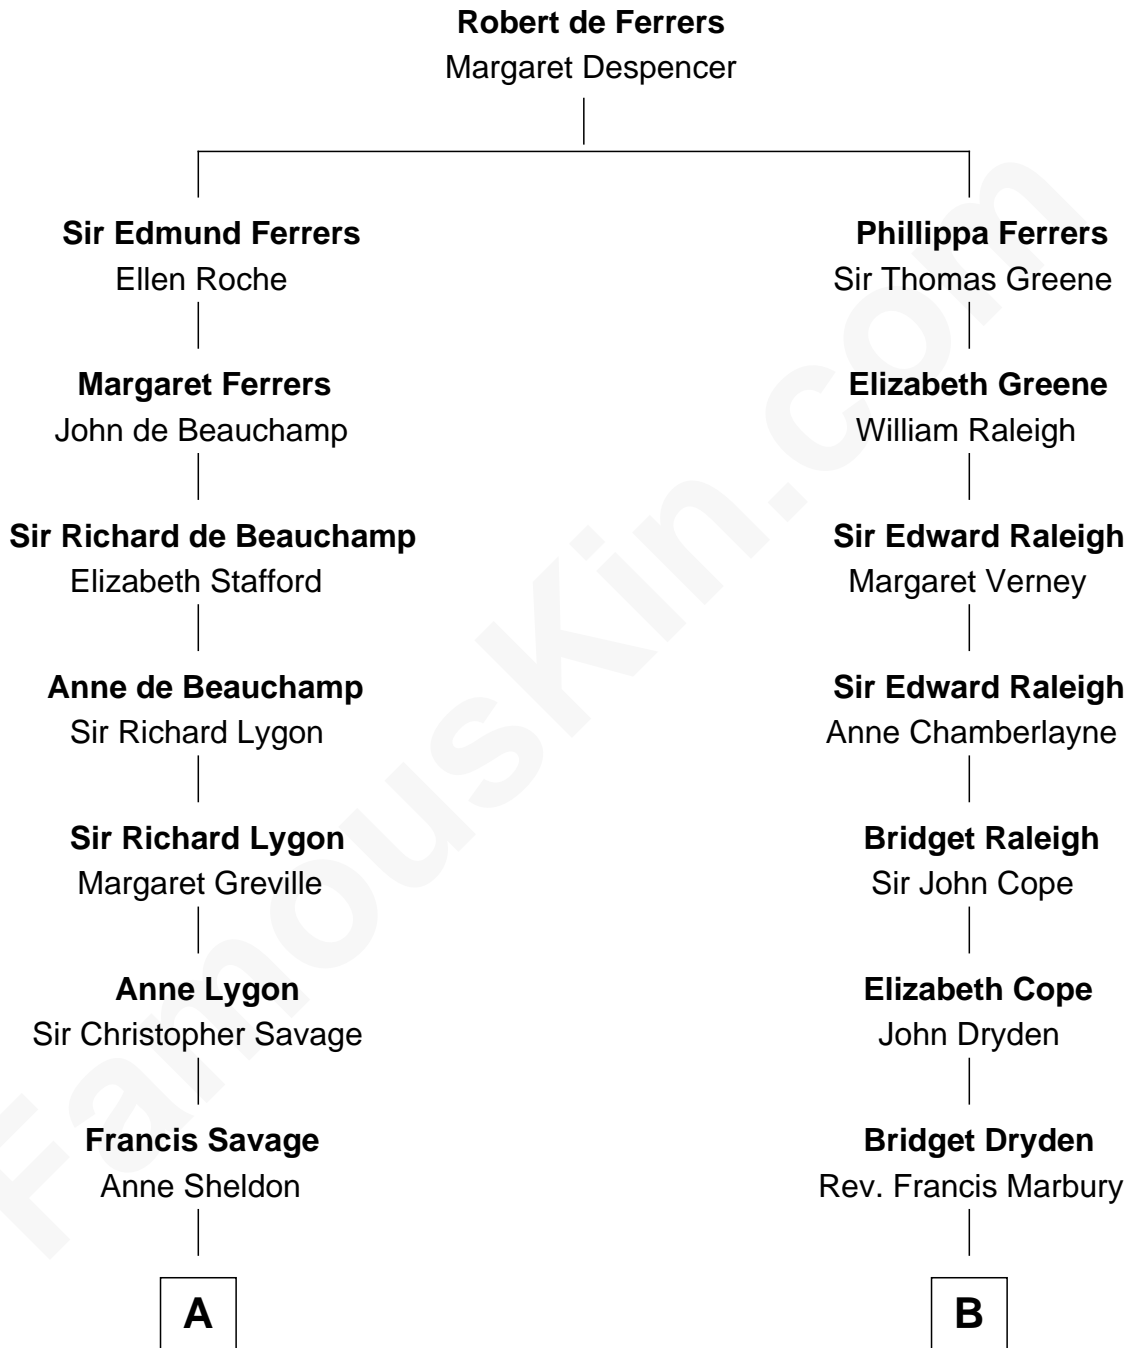

FamousKin.com
Relationship Chart of
Zachary Taylor
12th U.S. President

15th cousin 5 times removed of
Andrew Shue
TV Actor

C

Alexander Hunter Gunn
Harriet Grace Brewster Willcox

Mary Brewster Gunn
Adoniram Judson Wells

Anne Brewster Wells
James William Shue

Andrew Shue
TV Actor