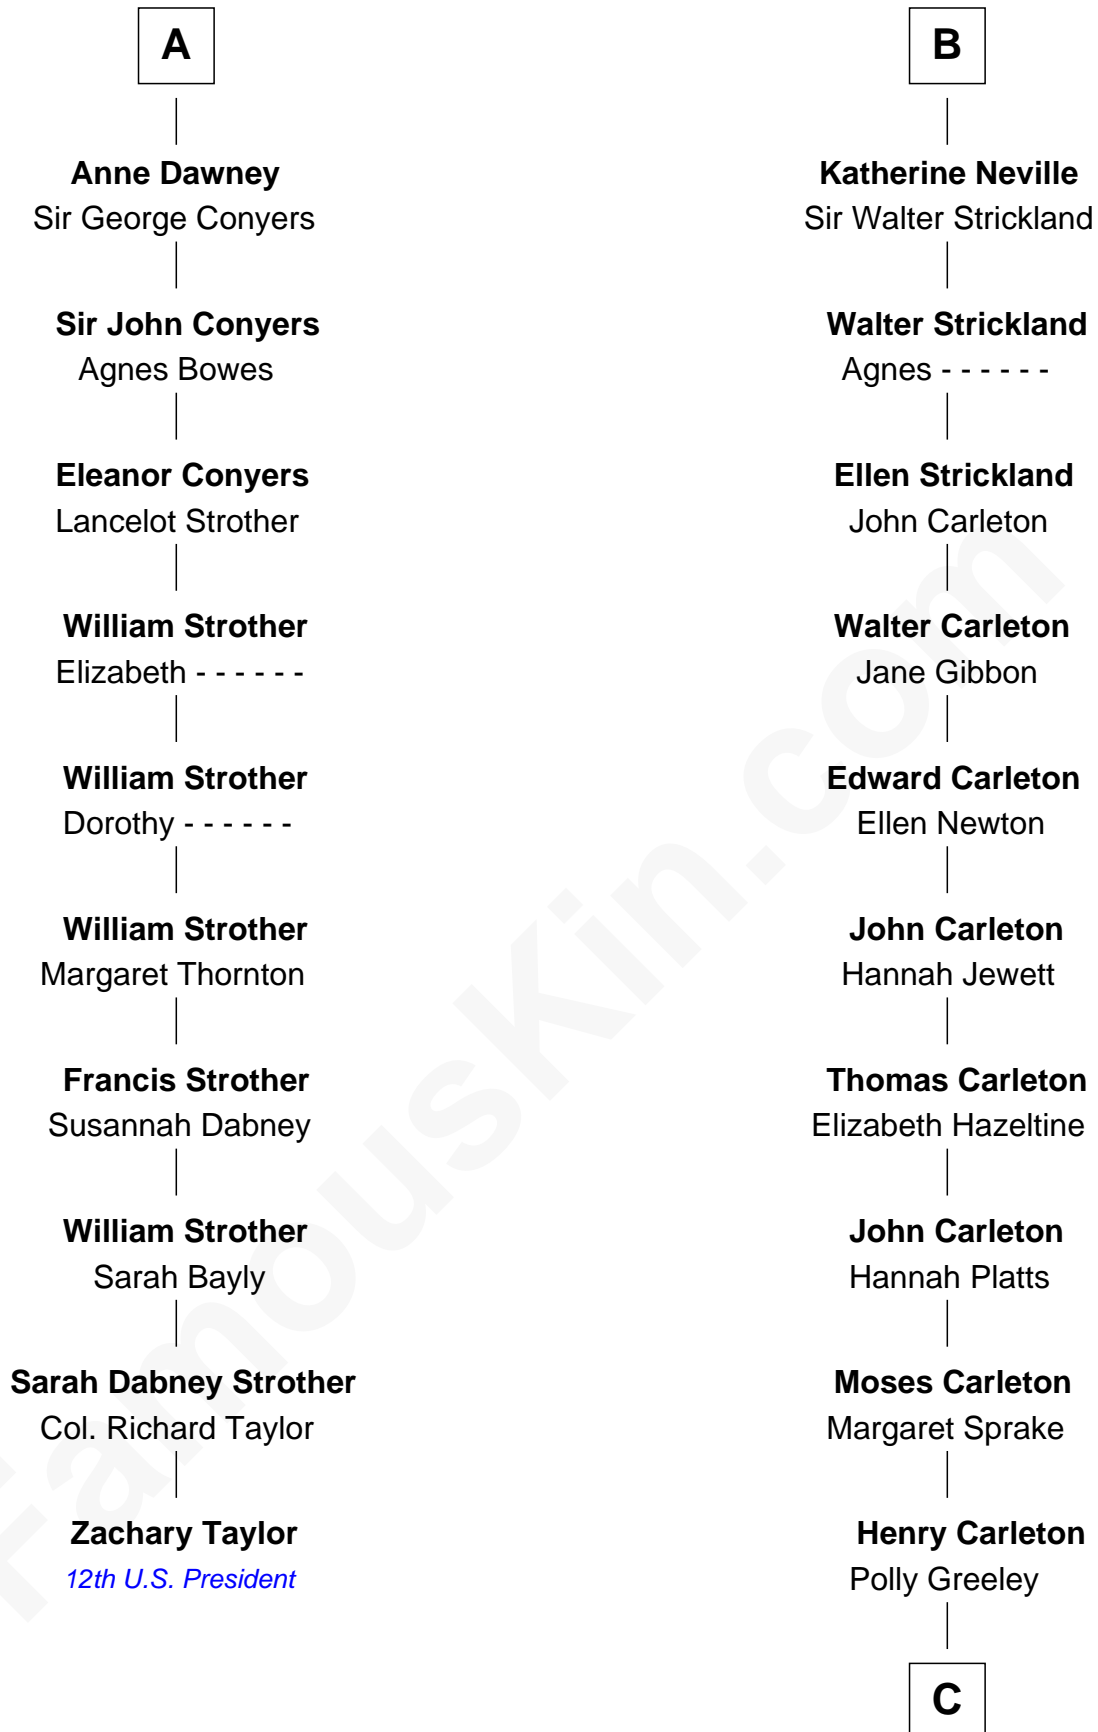

**FamousKin.com**  
**Relationship Chart of**  
**Zachary Taylor**  
*12th U.S. President*

**16th cousin 2 times removed of**  
**Charles A. Pillsbury**  
*Co-Founder of C.A. Pillsbury Co.*

C

**Margaret Sprague Carleton**