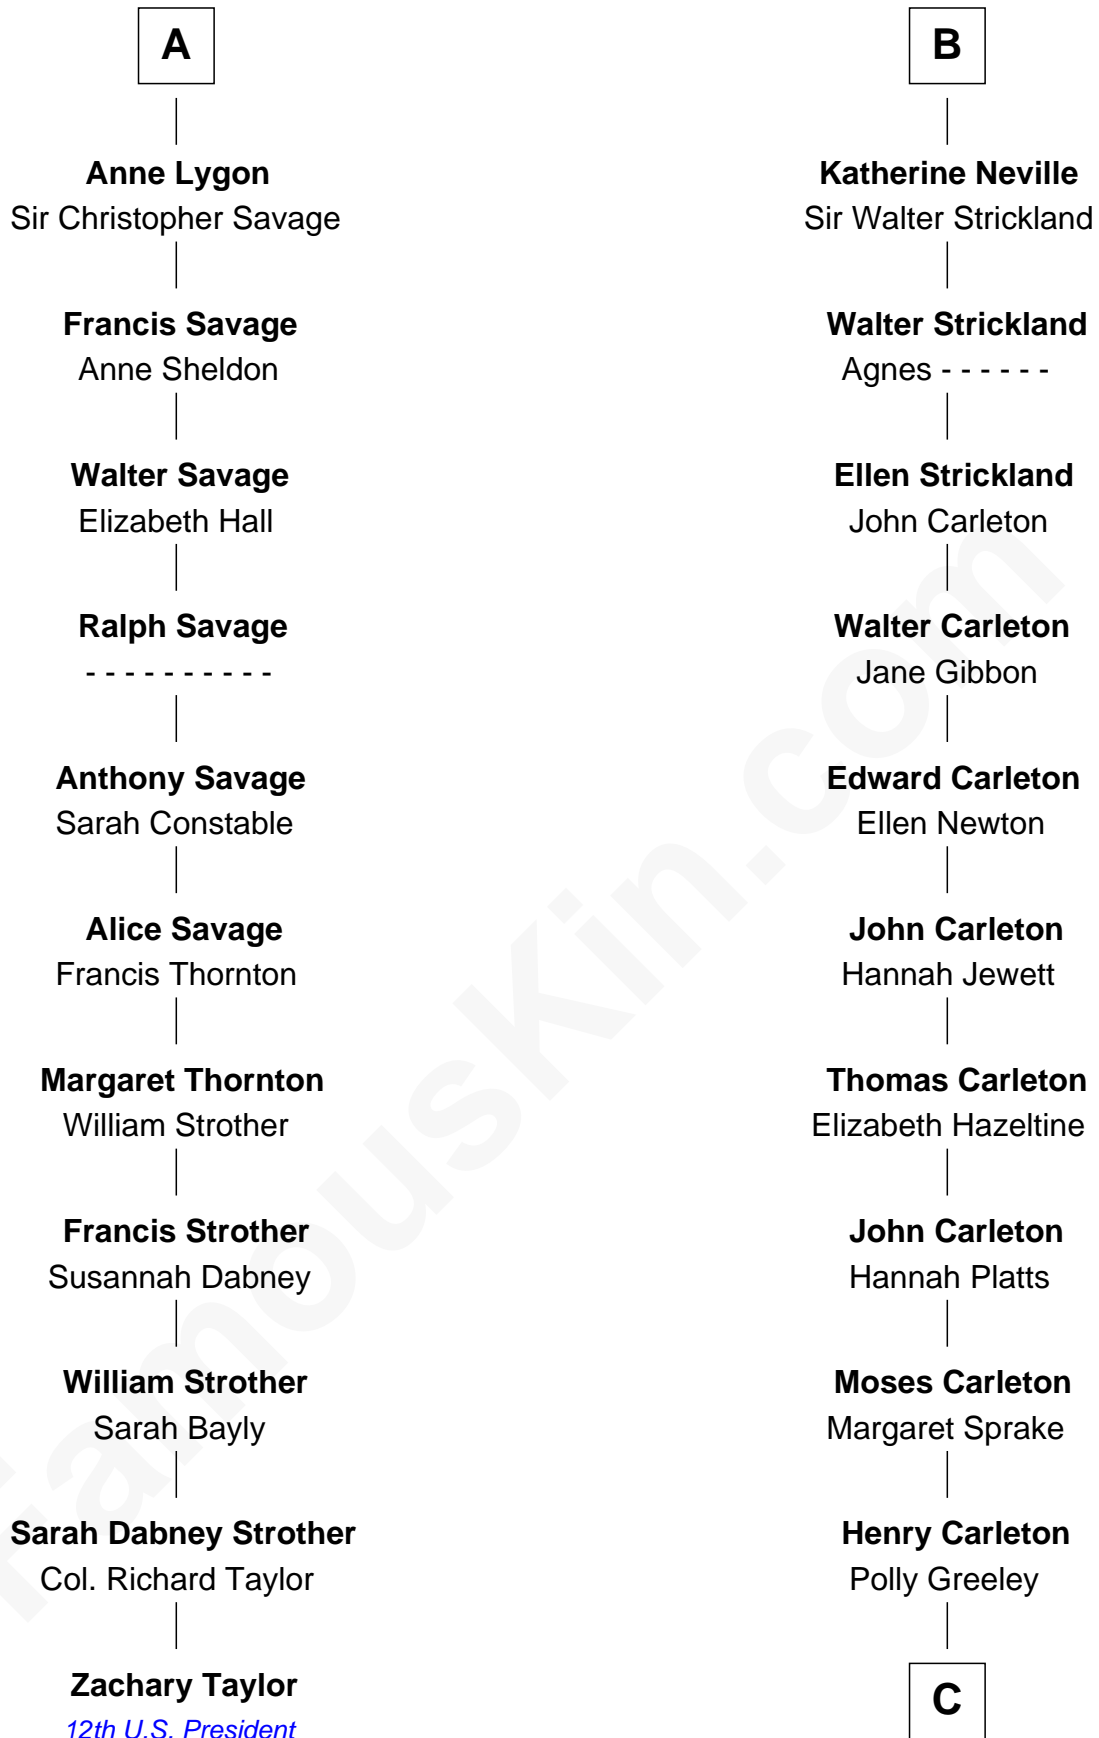

FamousKin.com
Relationship Chart of
Zachary Taylor
12th U.S. President

17th cousin 1 time removed of
Charles A. Pillsbury
Co-Founder of C.A. Pillsbury Co.

C

Margaret Sprague Carleton

George Alfred Pillsbury