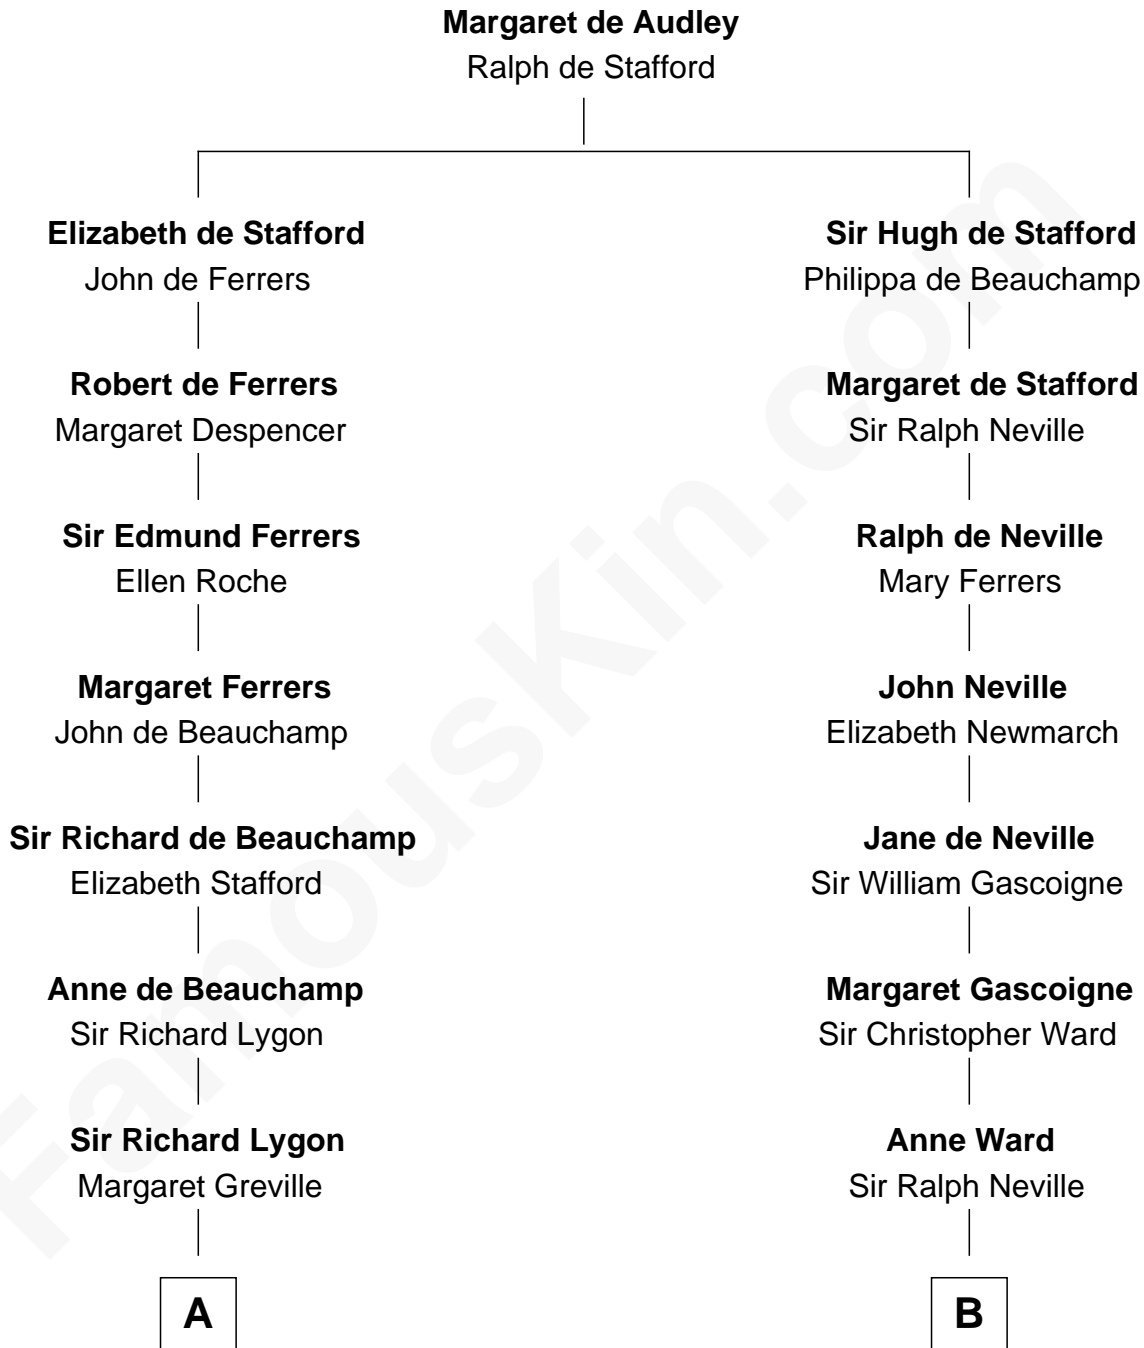

FamousKin.com
Relationship Chart of
Zachary Taylor
12th U.S. President

17th cousin 1 time removed of
Charles A. Pillsbury
Co-Founder of C.A. Pillsbury Co.

C

Margaret Sprague Carleton

George Alfred Pillsbury