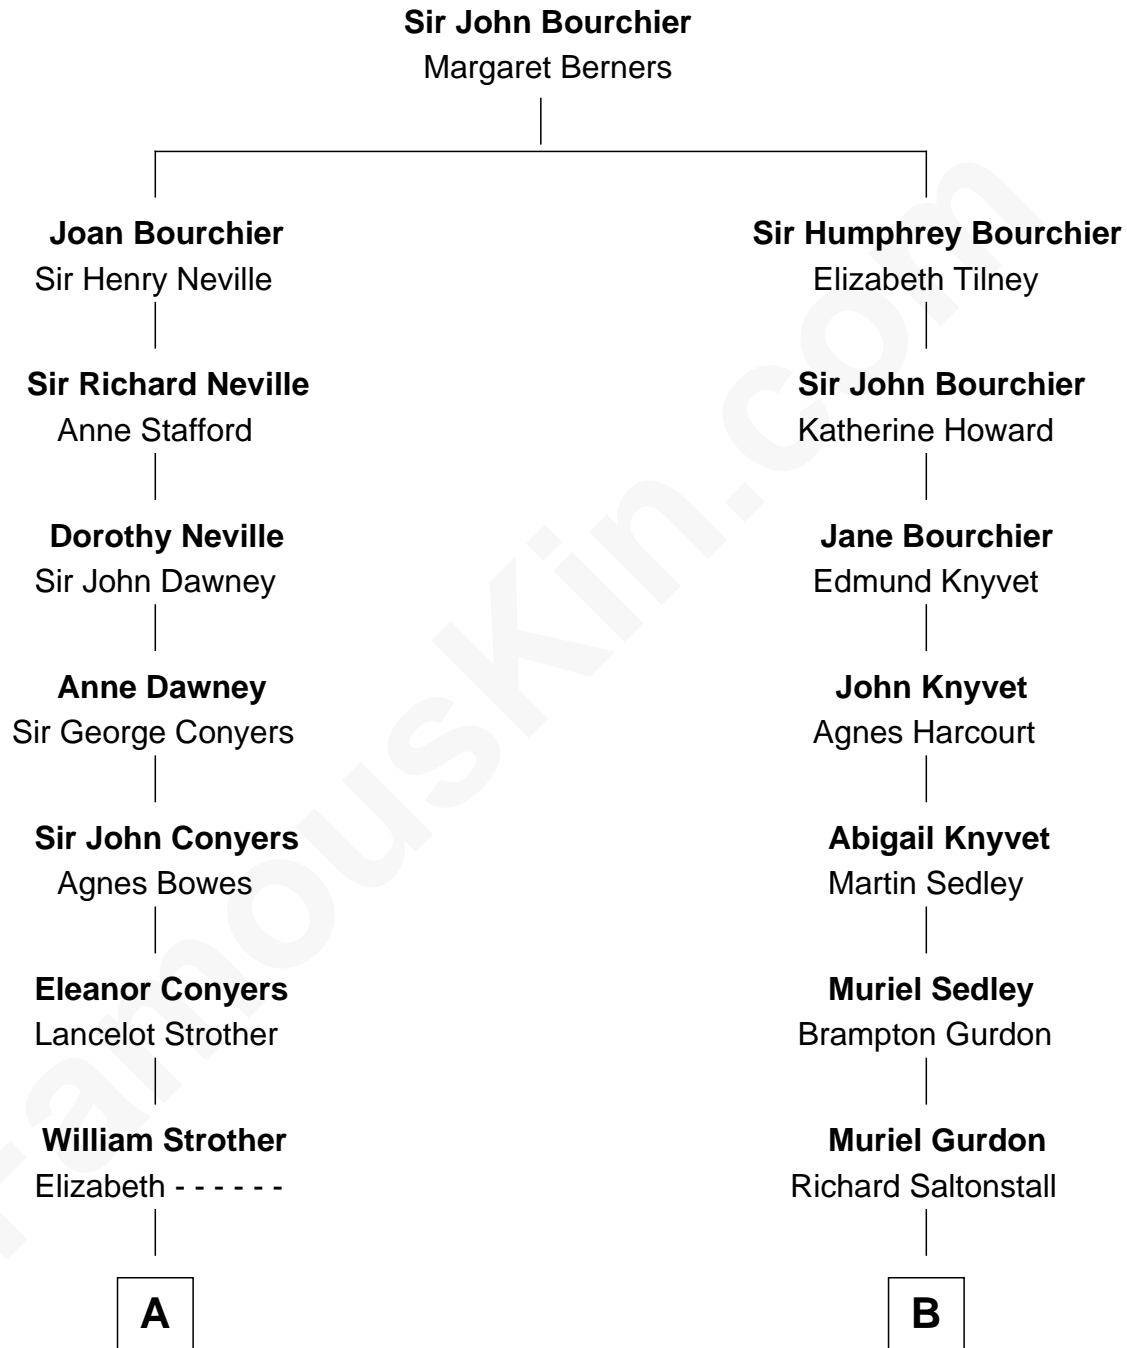

**FamousKin.com**  
**Relationship Chart of**  
**Zachary Taylor**  
*12th U.S. President*

**12th cousin 6 times removed of**  
**Carly Fiorina**  
*CEO of Hewlett-Packard*

C

**Joseph Tyree Sneed**  
Madelon Montross Juergens

**Carly Fiorina**  
*CEO of Hewlett-Packard*

FamousKin.com