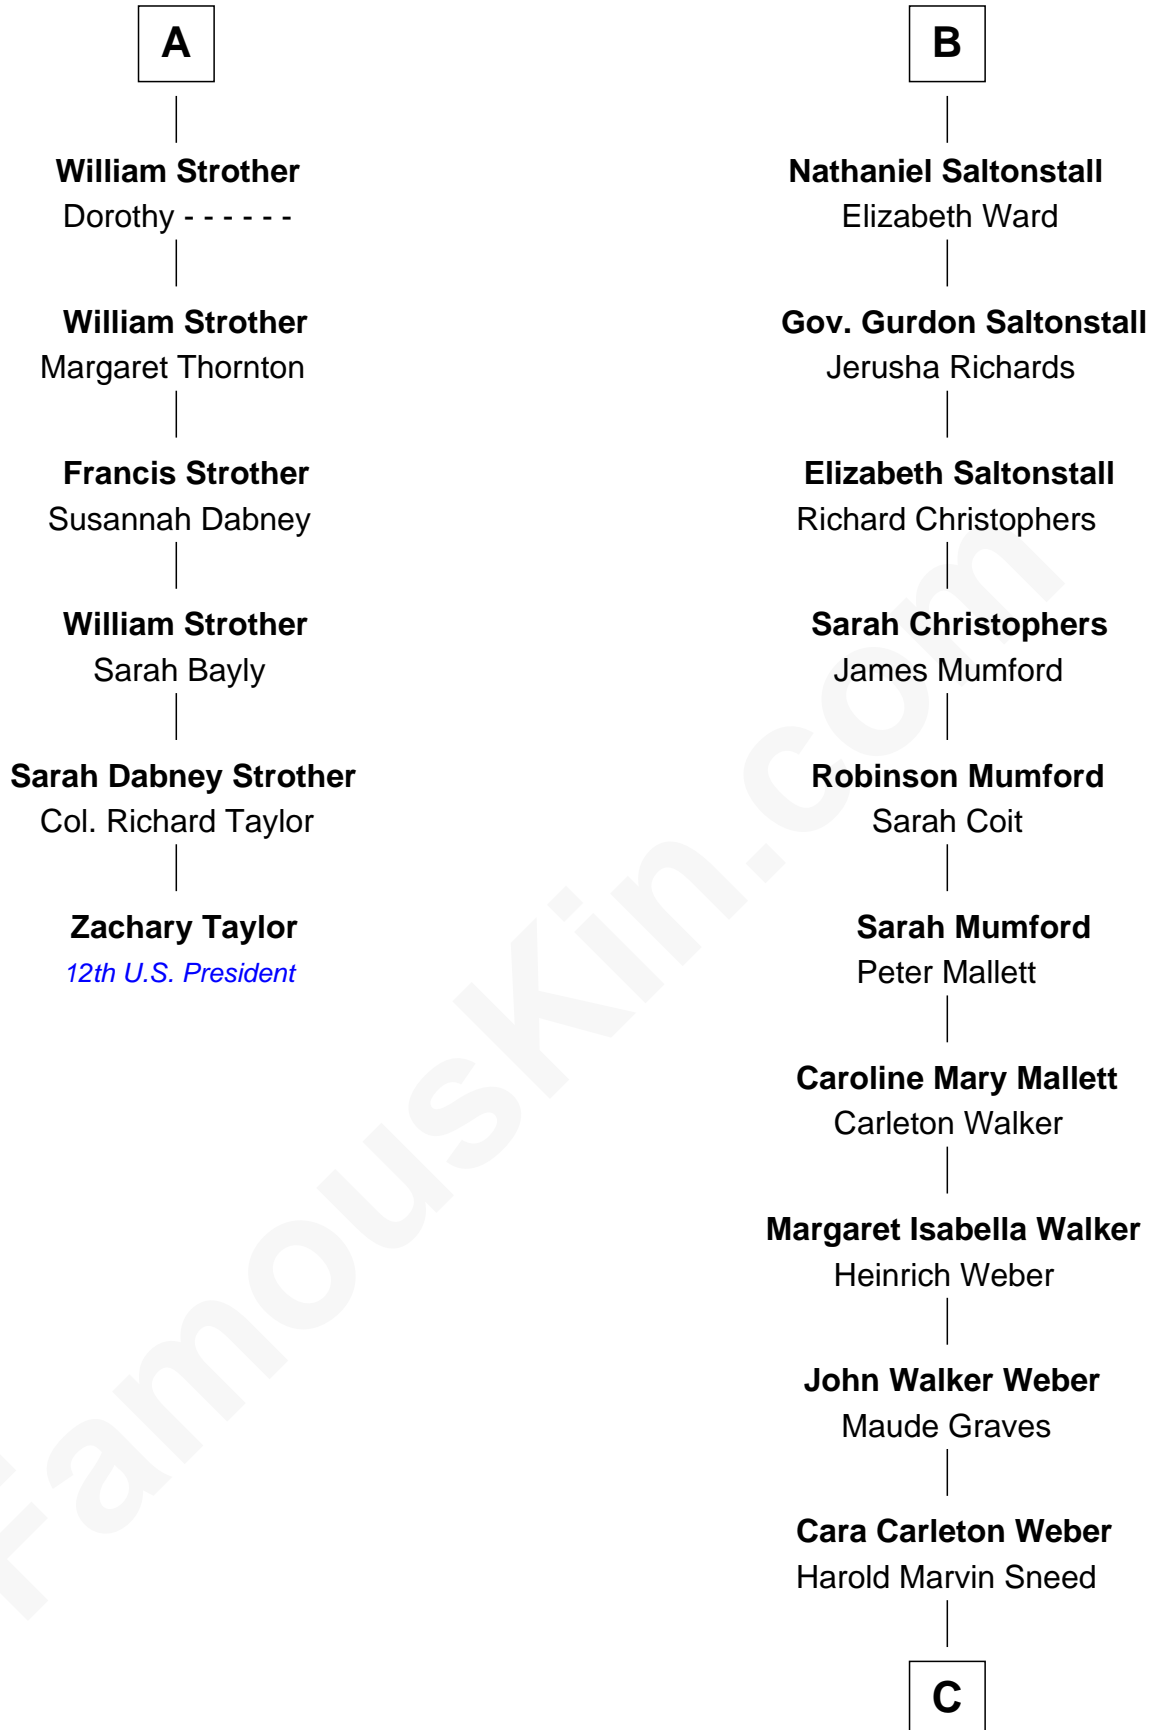

**FamousKin.com**  
**Relationship Chart of**  
**Zachary Taylor**  
*12th U.S. President*

**12th cousin 6 times removed of**  
**Carly Fiorina**  
*CEO of Hewlett-Packard*

C

**Joseph Tyree Sneed**  
Madelon Montross Juergens

**Carly Fiorina**  
*CEO of Hewlett-Packard*

FamousKin.com