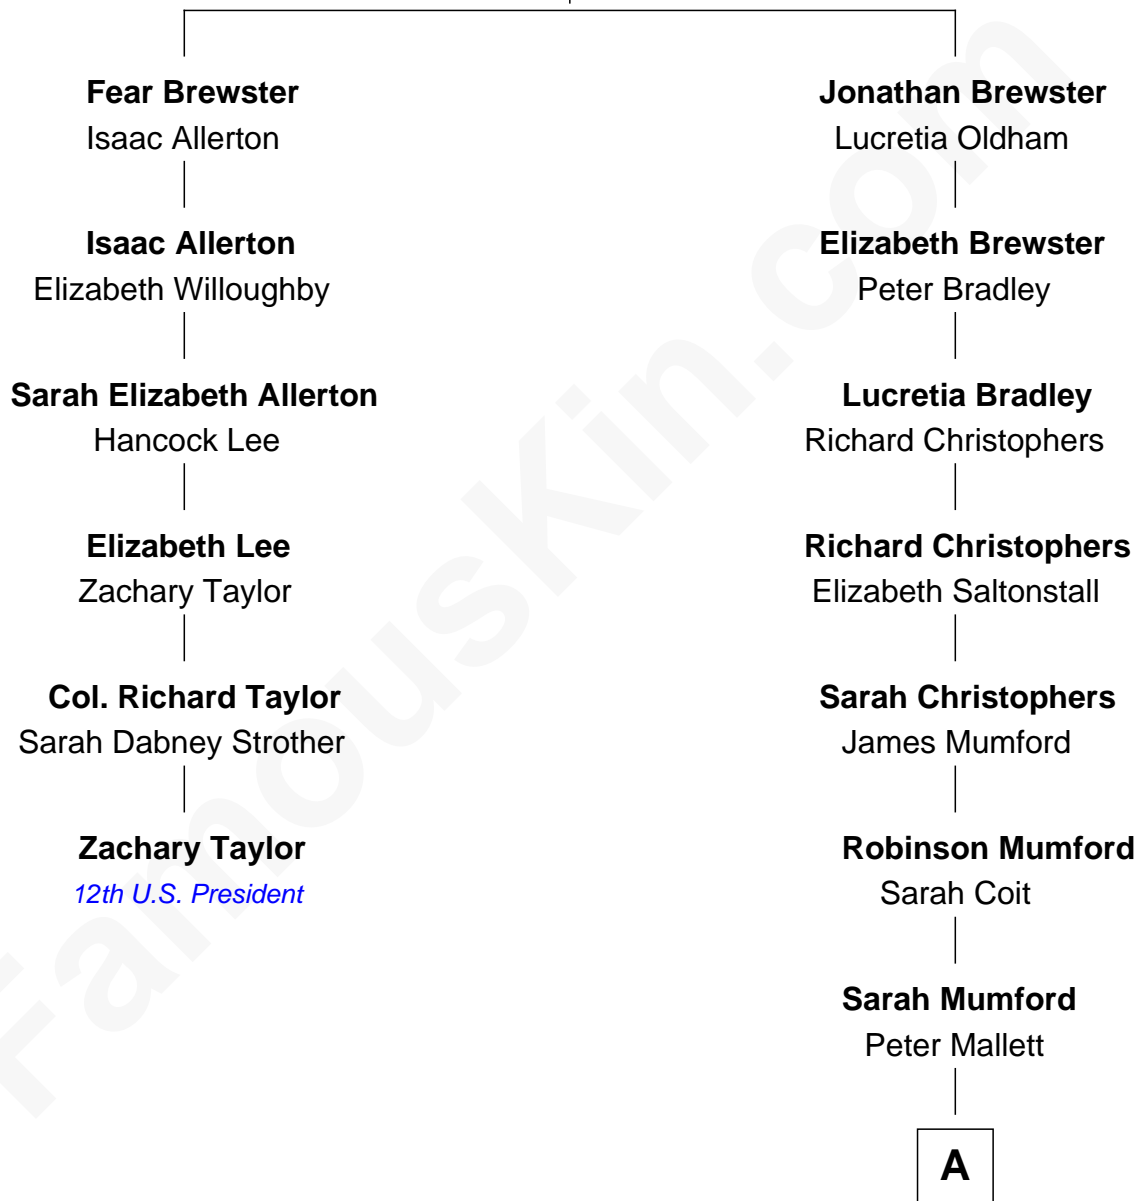

# FamousKin.com Relationship Chart of

**Zachary Taylor**

*12th U.S. President*

5th cousin 7 times removed of

**Carly Fiorina**

*CEO of Hewlett-Packard*

**William Brewster**

Mary - - - - -

**A**

**Caroline Mary Mallett**

Carleton Walker

**Margaret Isabella Walker**

Heinrich Weber

**John Walker Weber**

Maude Graves

**Cara Carleton Weber**