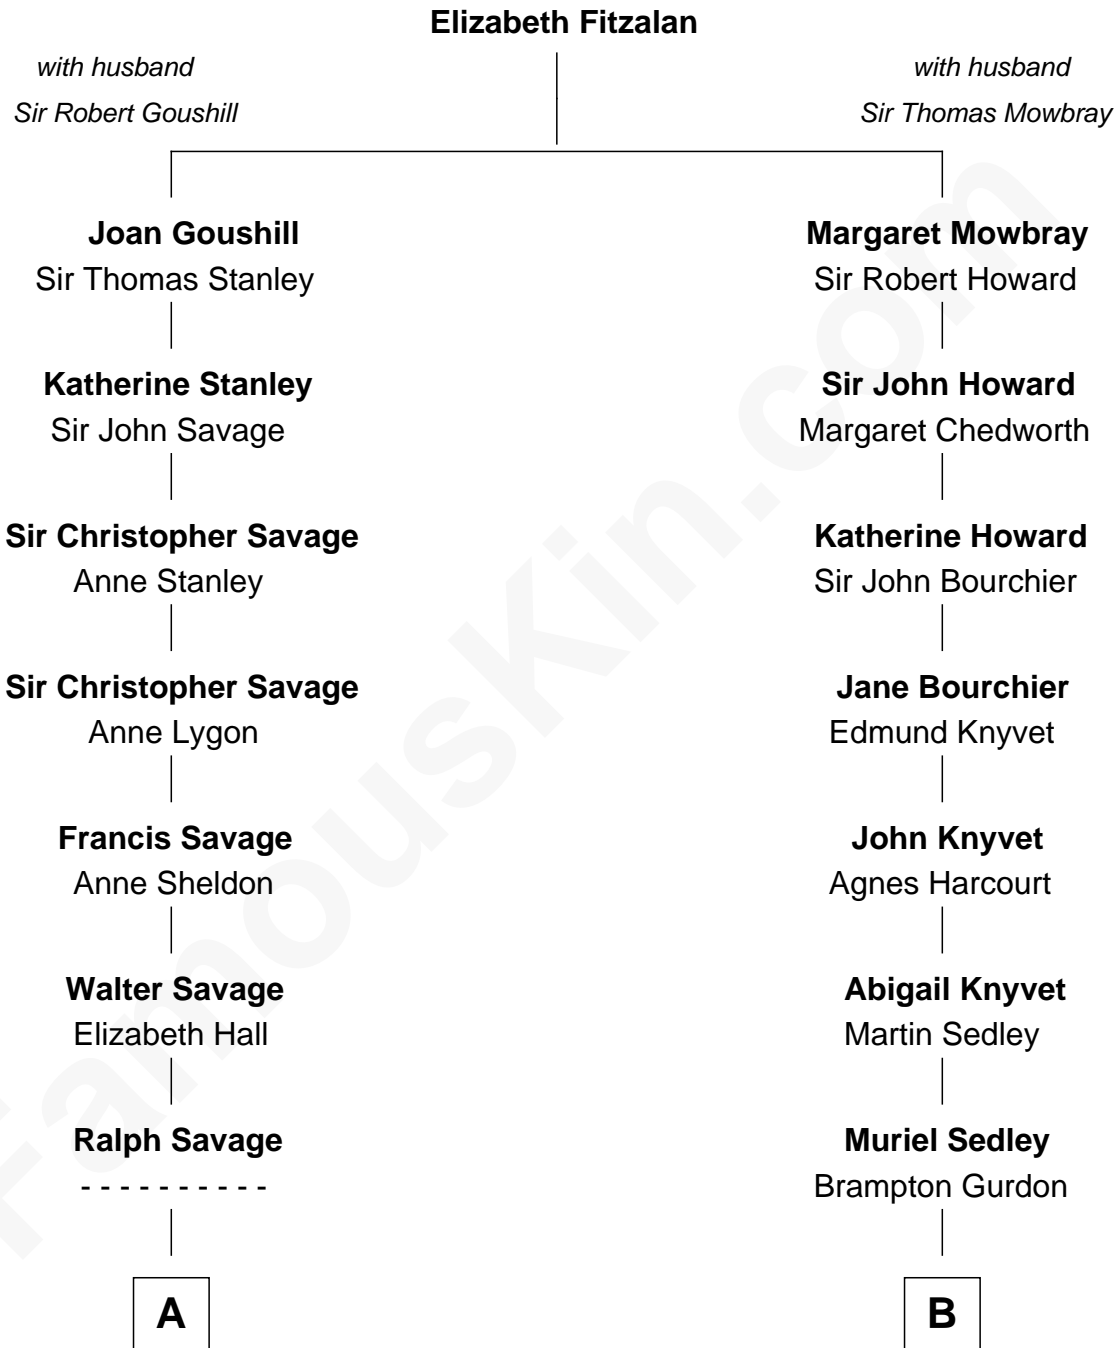

**FamousKin.com**  
**Relationship Chart of**  
**Zachary Taylor**  
*12th U.S. President*

**13th cousin 6 times removed of**  
**Carly Fiorina**  
*CEO of Hewlett-Packard*

C

**Cara Carleton Weber**

Harold Marvin Sneed