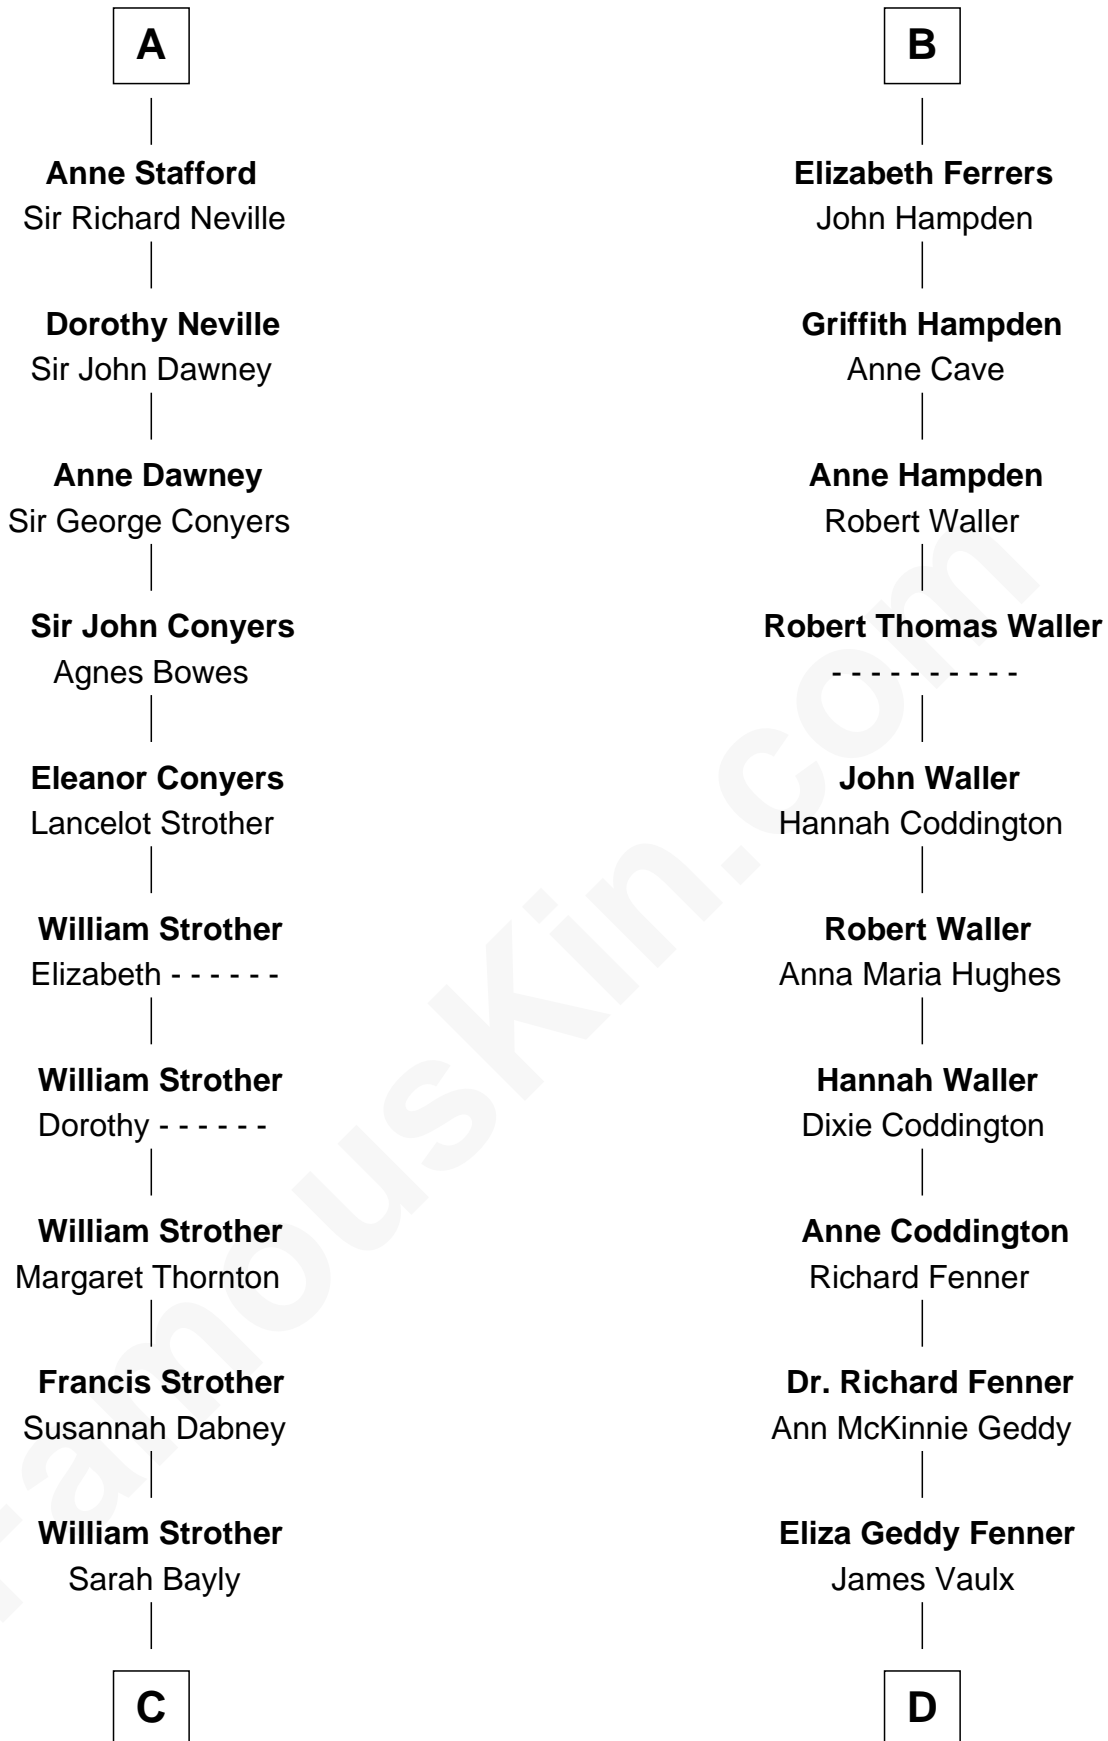

**FamousKin.com**  
**Relationship Chart of**  
**Zachary Taylor**  
*12th U.S. President*

**18th cousin 2 times removed of**  
**John McCain**  
*U.S. Senator from Arizona*

**C**

**Sarah Dabney Strother**

Col. Richard Taylor

**Zachary Taylor**

*12th U.S. President*

**D**

**James Junius Vaulx**

Margaret Garside

**Katherine Davey Vaulx**

Adm. John Sidney McCain

**Adm. John Sidney McCain**

Roberta Wright

**John McCain**

*U.S. Senator from Arizona*

FamousKin.com