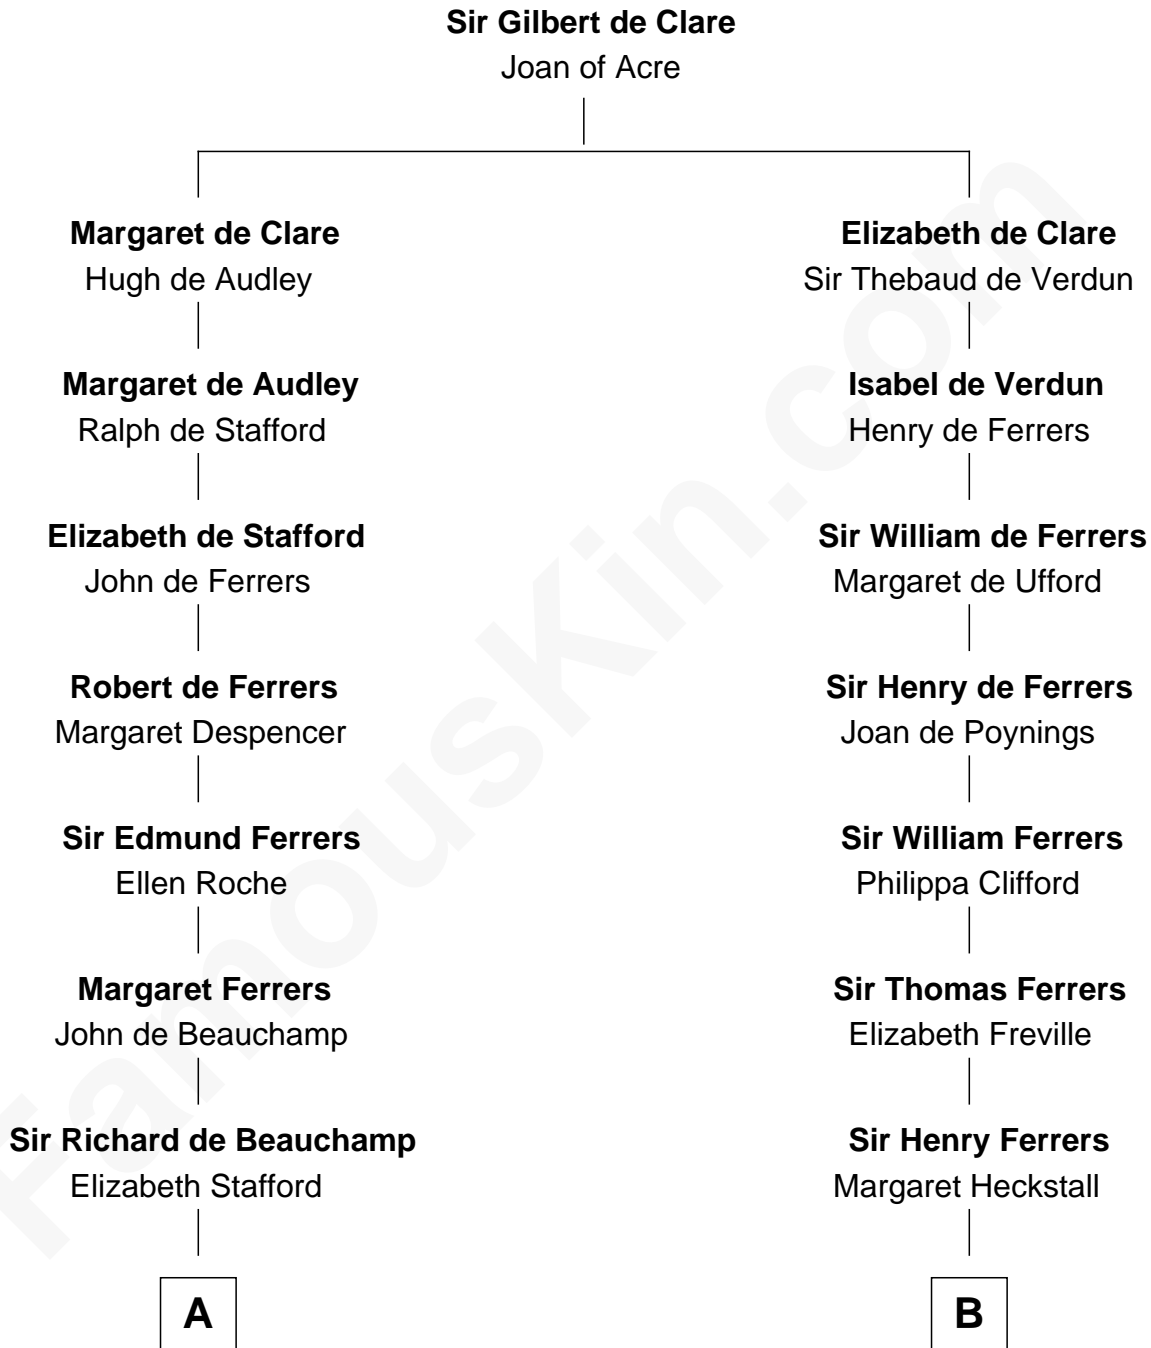

FamousKin.com
Relationship Chart of
Zachary Taylor
12th U.S. President

19th cousin 2 times removed of
John McCain
U.S. Senator from Arizona

C

William Strother

Sarah Bayly

Sarah Dabney Strother

Col. Richard Taylor

Zachary Taylor

12th U.S. President

D

Eliza Geddy Fenner

James Vaulx

James Junius Vaulx

Margaret Garside

Katherine Davey Vaulx