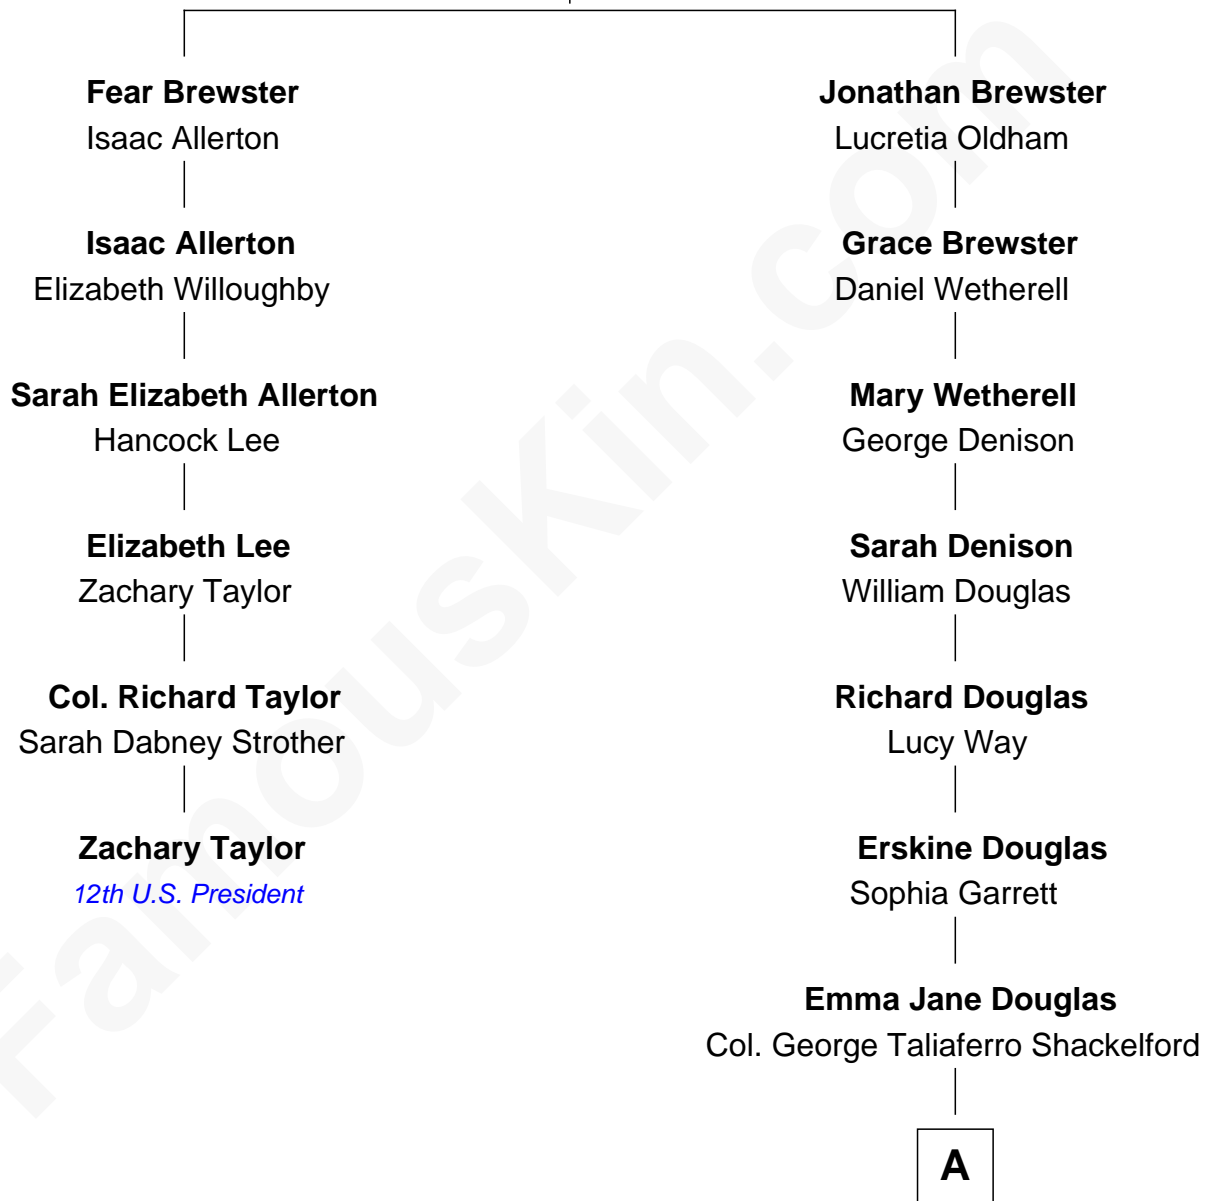

FamousKin.com Relationship Chart of

Zachary Taylor

12th U.S. President

5th cousin 5 times removed of

Illeana Douglas

TV and Movie Actress

William Brewster

Mary - - - - -

A

Lena Priscilla Shackelford
Edouard Gregory Hesselberg

Melvyn Edouard Hesselberg
Rosalind Hightower

Gregory Hesselberg
Joan Georgescu

Illeana Douglas
TV and Movie Actress