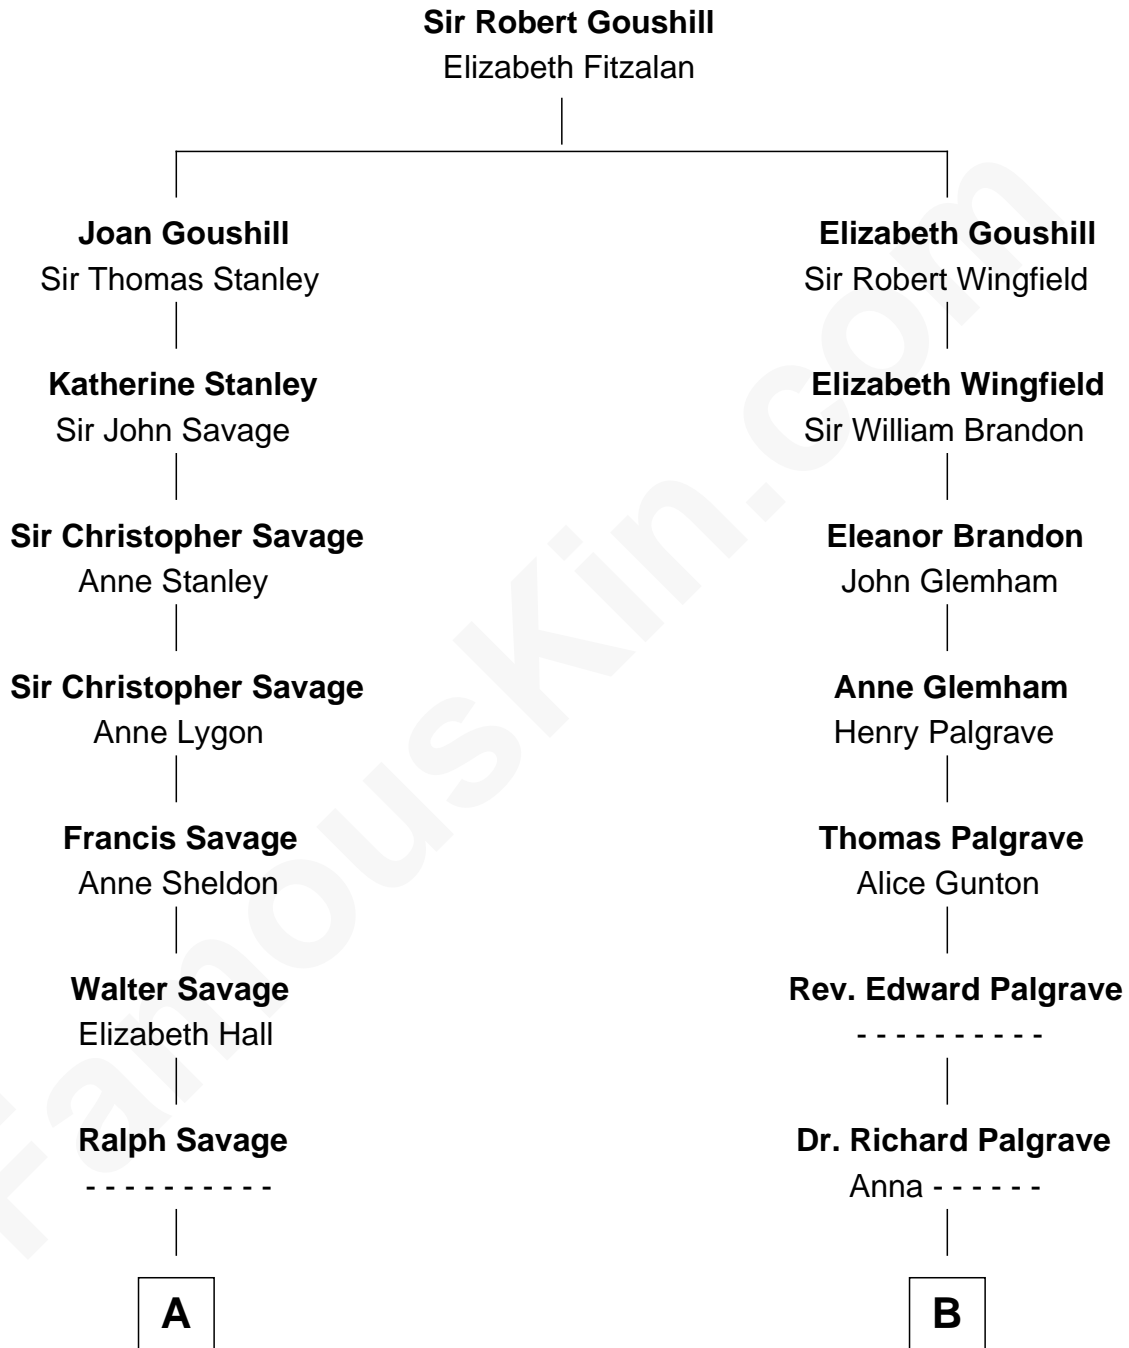

FamousKin.com
Relationship Chart of
Zachary Taylor
12th U.S. President

13th cousin 6 times removed of
Sarah Palin
9th Governor of Alaska

C

Charles Francis Heath

Nellie Marie Brandt

Charles Richard Heath

Sarah Sheeran

Sarah Palin

9th Governor of Alaska

FamousKin.com