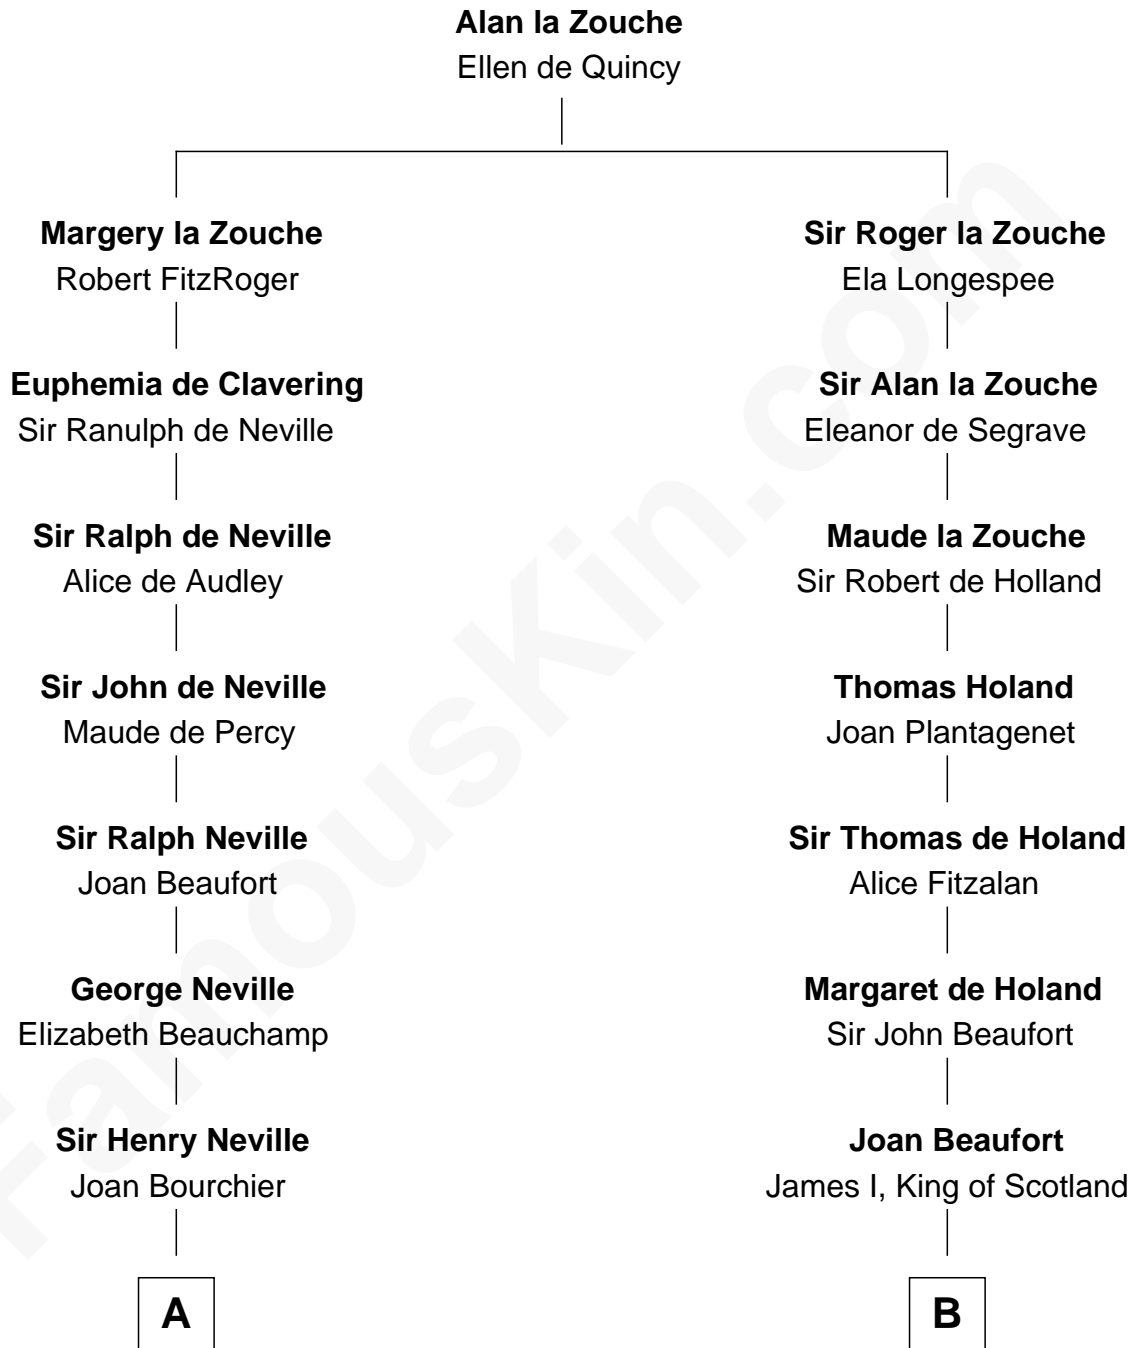

FamousKin.com
Relationship Chart of
Zachary Taylor
12th U.S. President

18th cousin 1 time removed of
Alexander Hamilton
1st U.S. Secretary of the Treasury

C

Sarah Dabney Strother

Col. Richard Taylor

Zachary Taylor

12th U.S. President

D

Alexander Hamilton

Elizabeth Pollock

James A. Hamilton

Rachel Fawcett

Alexander Hamilton

1st U.S. Secretary of the Treasury