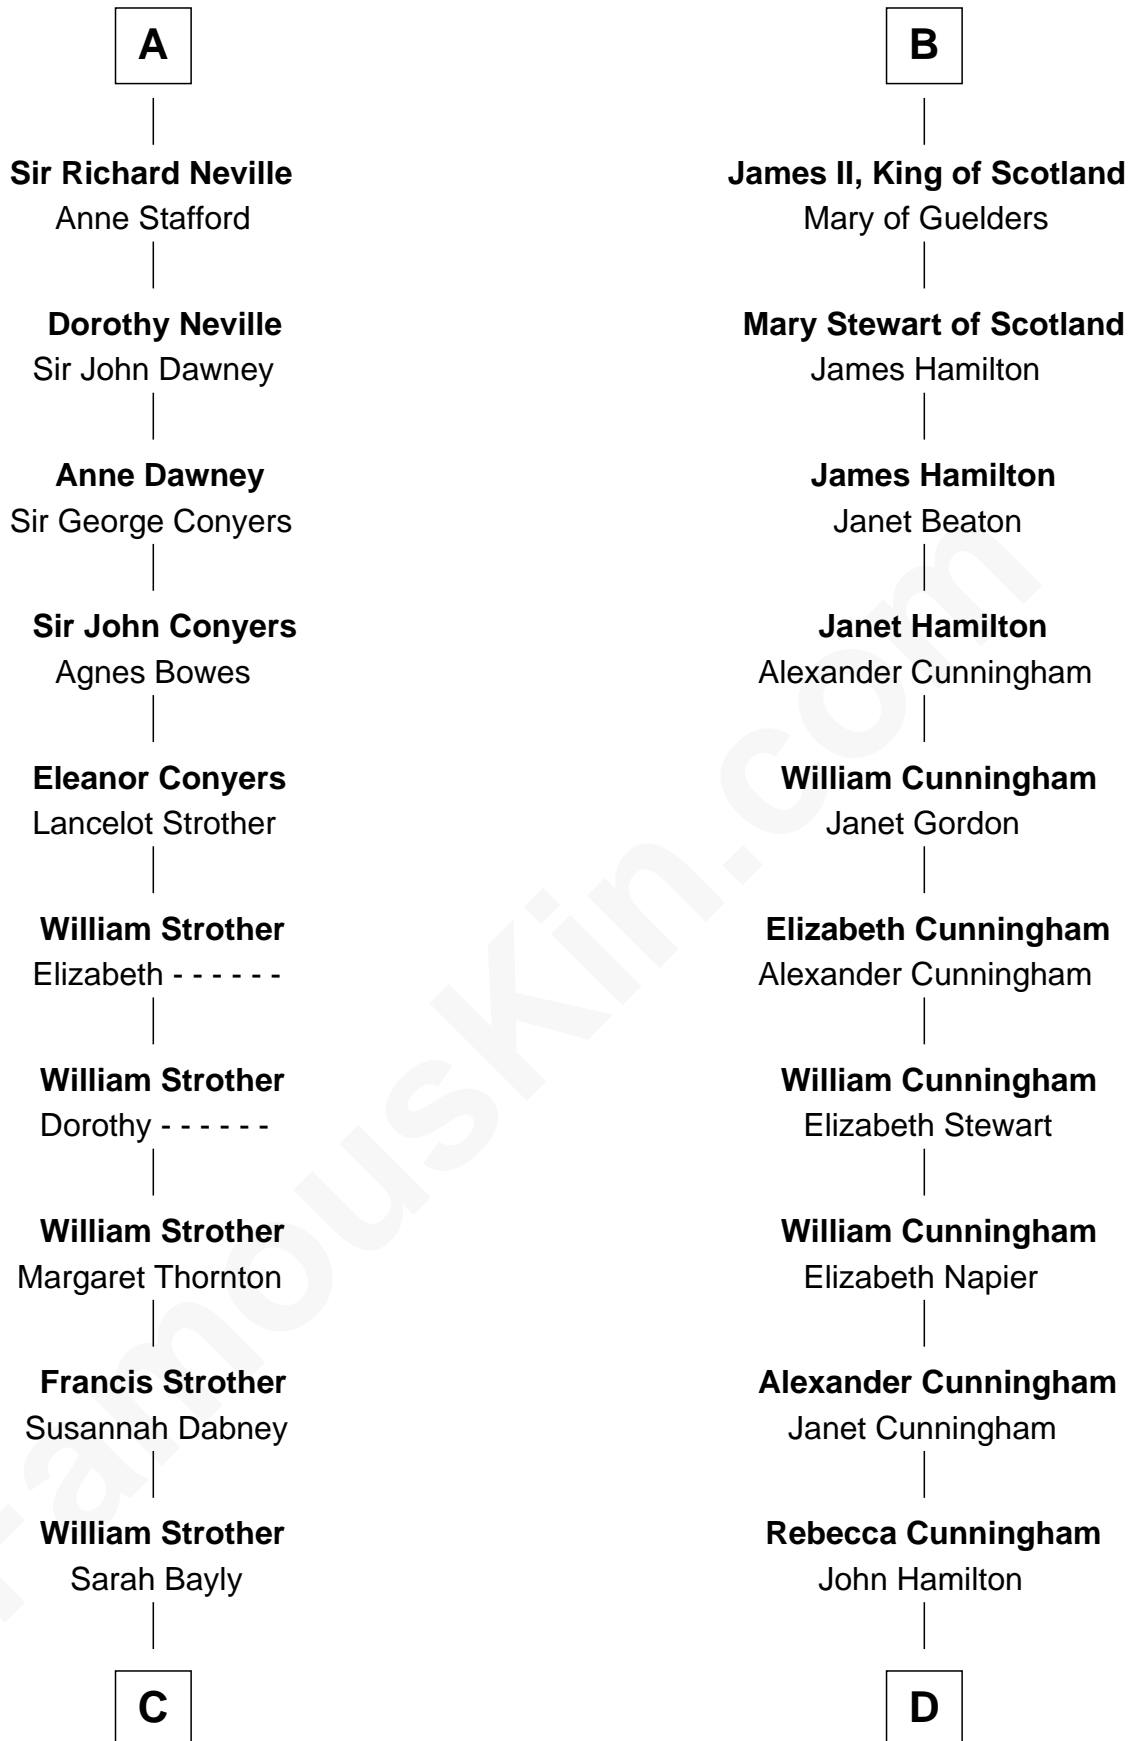

FamousKin.com
Relationship Chart of
Zachary Taylor
12th U.S. President

18th cousin 1 time removed of
Alexander Hamilton
1st U.S. Secretary of the Treasury

C

Sarah Dabney Strother

Col. Richard Taylor

Zachary Taylor

12th U.S. President

D

Alexander Hamilton

Elizabeth Pollock

James A. Hamilton

Rachel Fawcett

Alexander Hamilton

1st U.S. Secretary of the Treasury