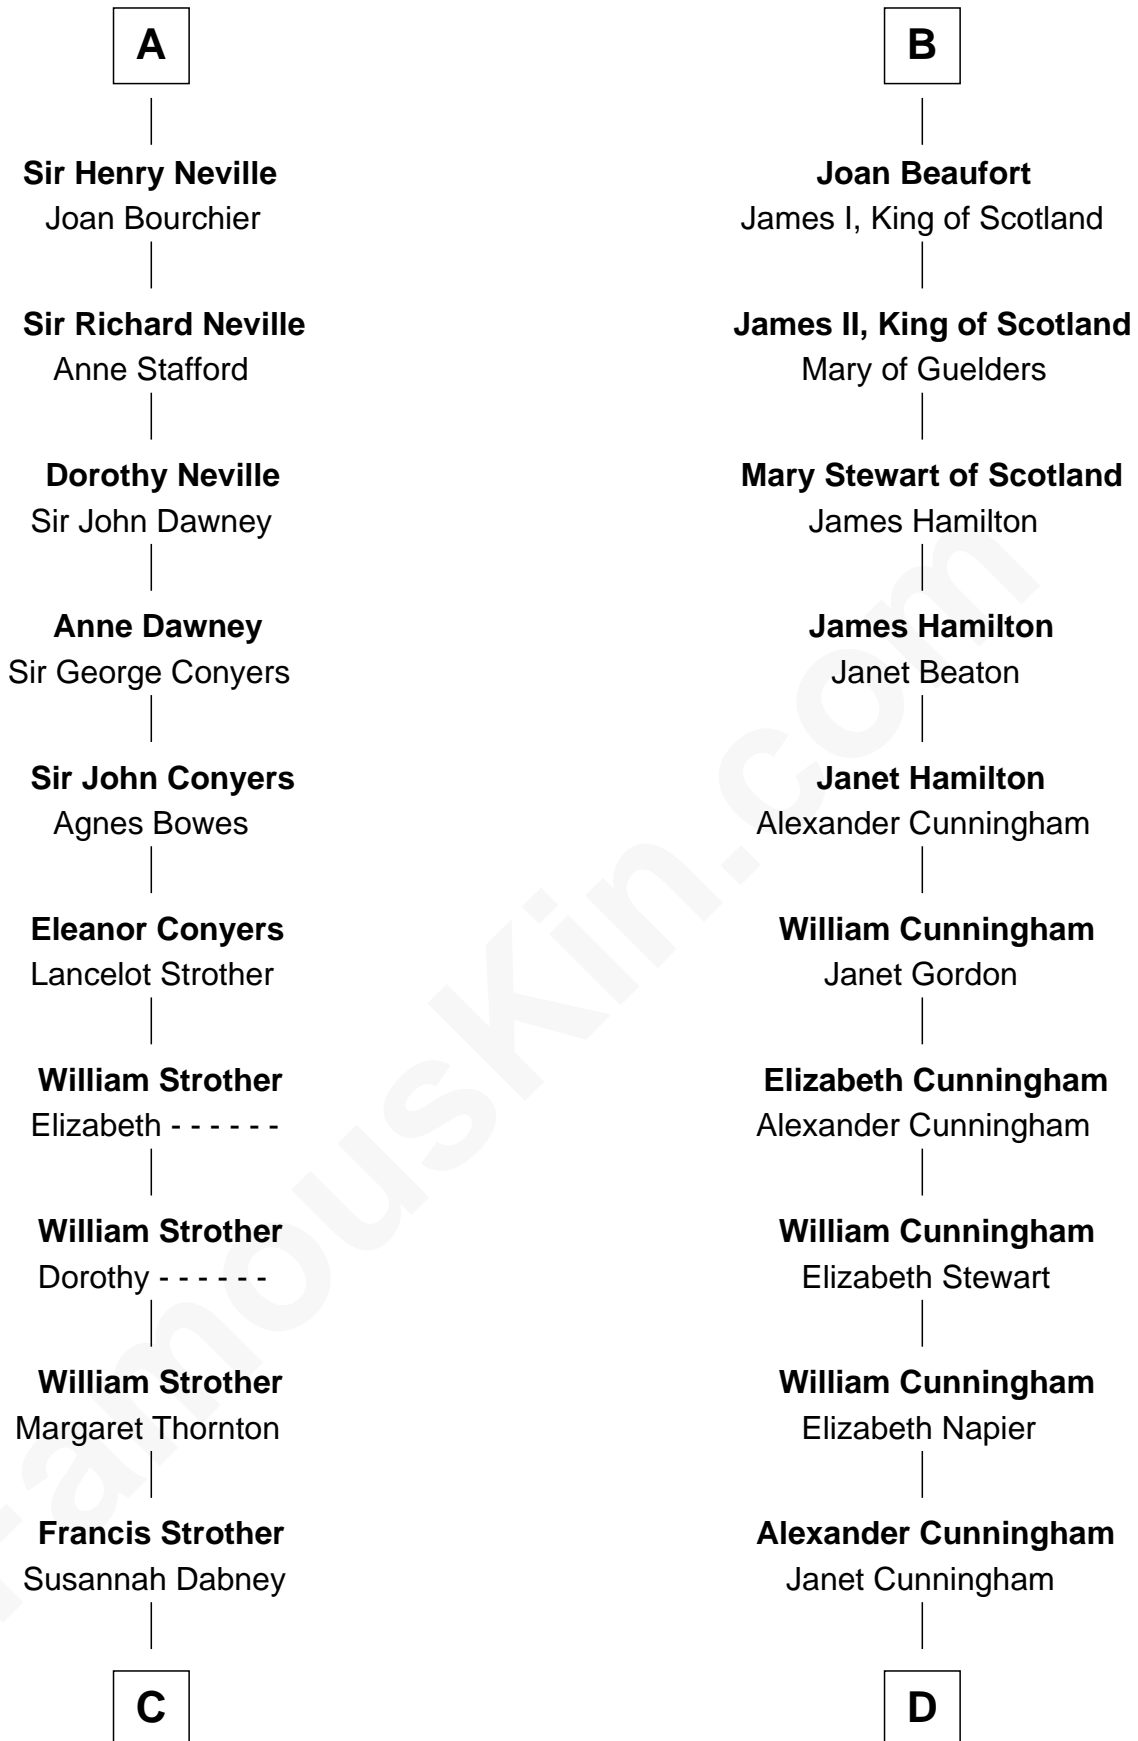

FamousKin.com Relationship Chart of

Zachary Taylor

12th U.S. President

19th cousin 1 time removed of

Alexander Hamilton

1st U.S. Secretary of the Treasury

Sir William Longespee

Ela of Salisbury

C

William Strother

Sarah Bayly

Sarah Dabney Strother

Col. Richard Taylor

Zachary Taylor

12th U.S. President

D

Rebecca Cunningham

John Hamilton

Alexander Hamilton

Elizabeth Pollock

James A. Hamilton

Rachel Fawcett

Alexander Hamilton

1st U.S. Secretary of the Treasury